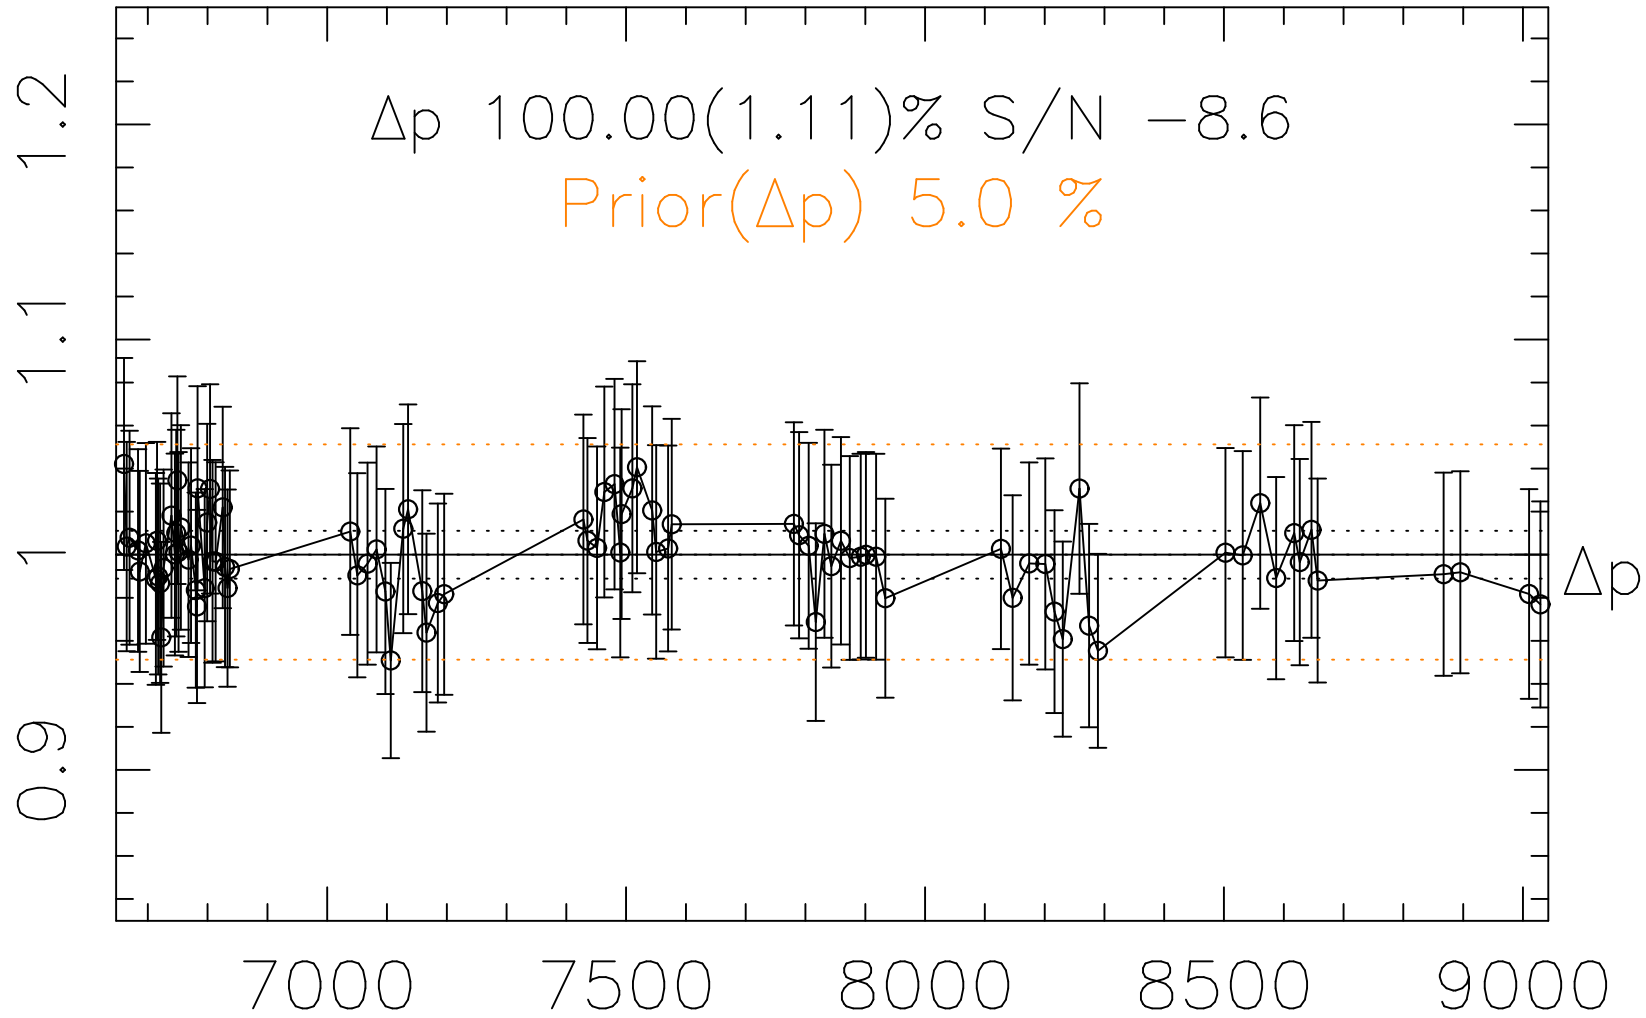

Phot Corrections

rm507

med(mad)%

Δp 1

MJD - 2450000