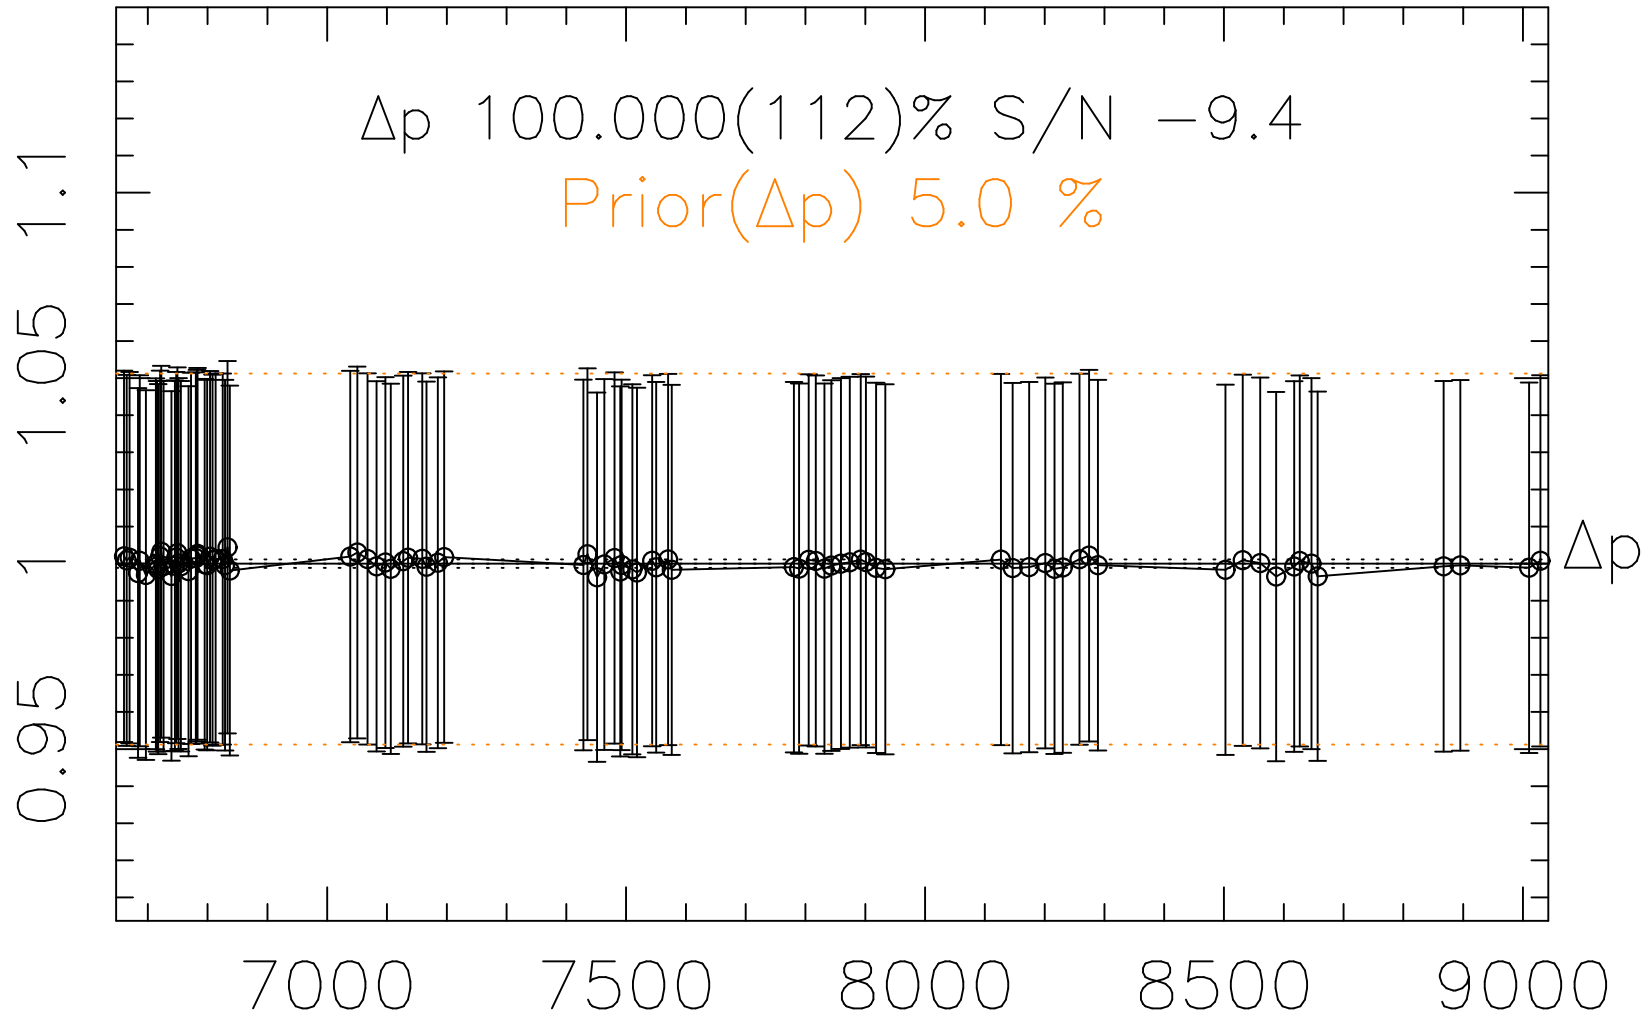

Phot Corrections

rm516

med(mad)%

Δp 1

MJD - 2450000