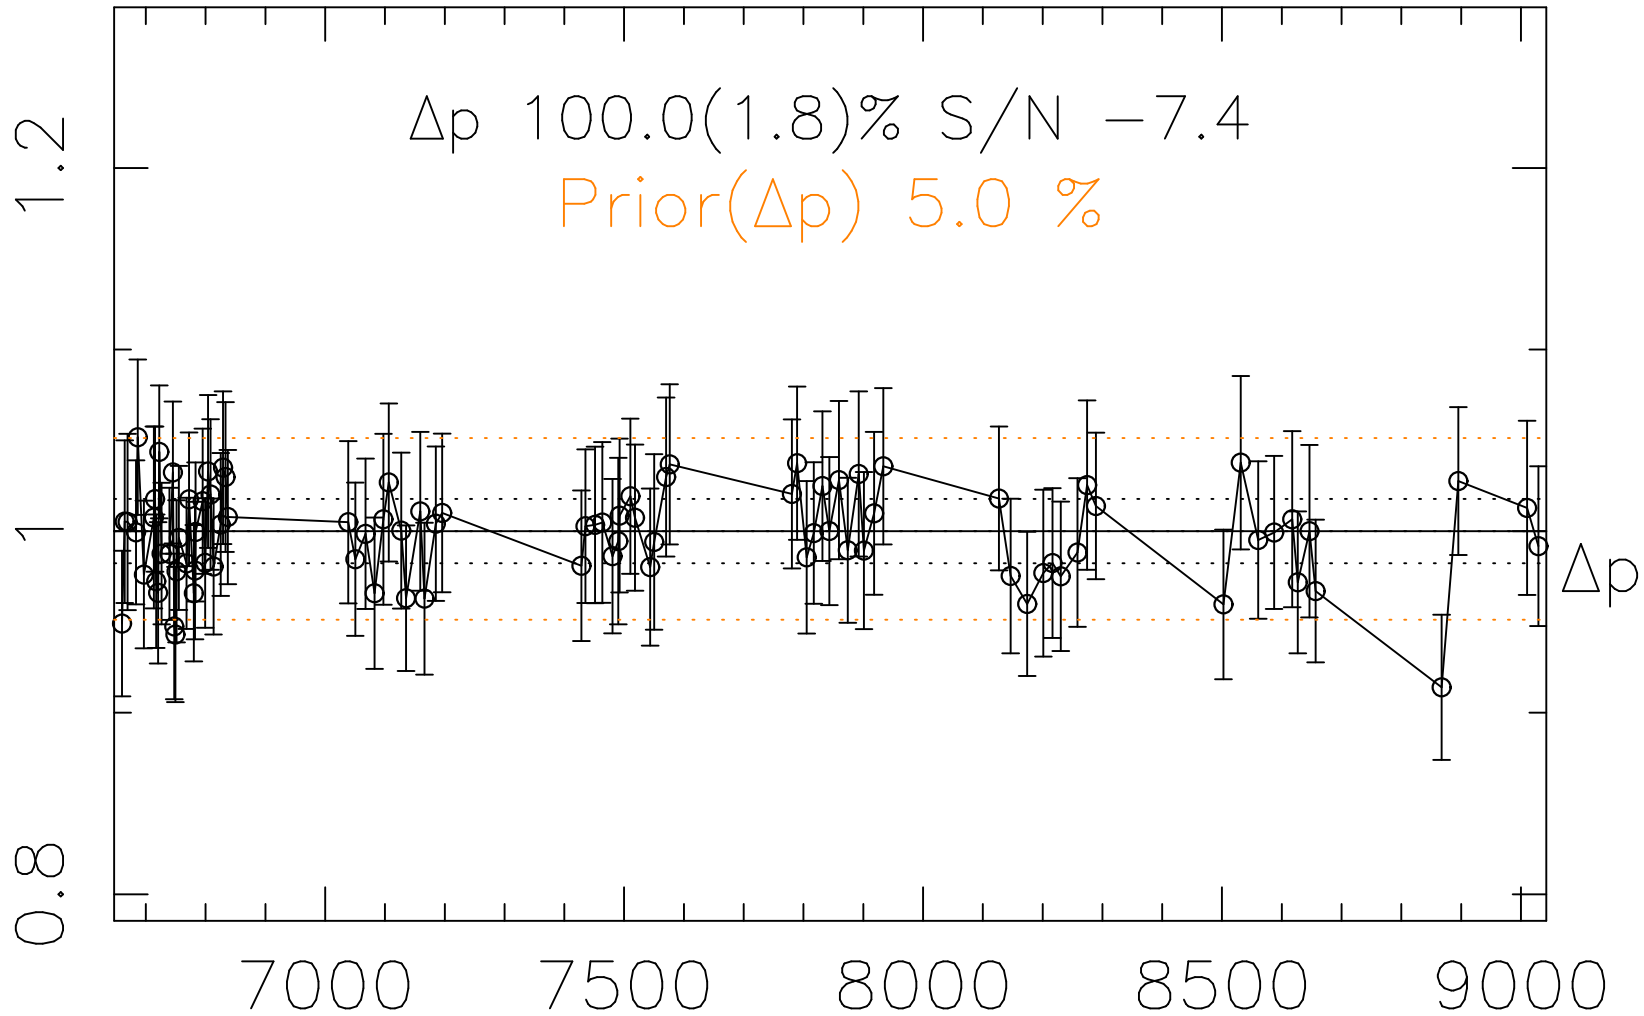

Phot Corrections

rm519

med(mad)%

Δp 1

MJD - 2450000