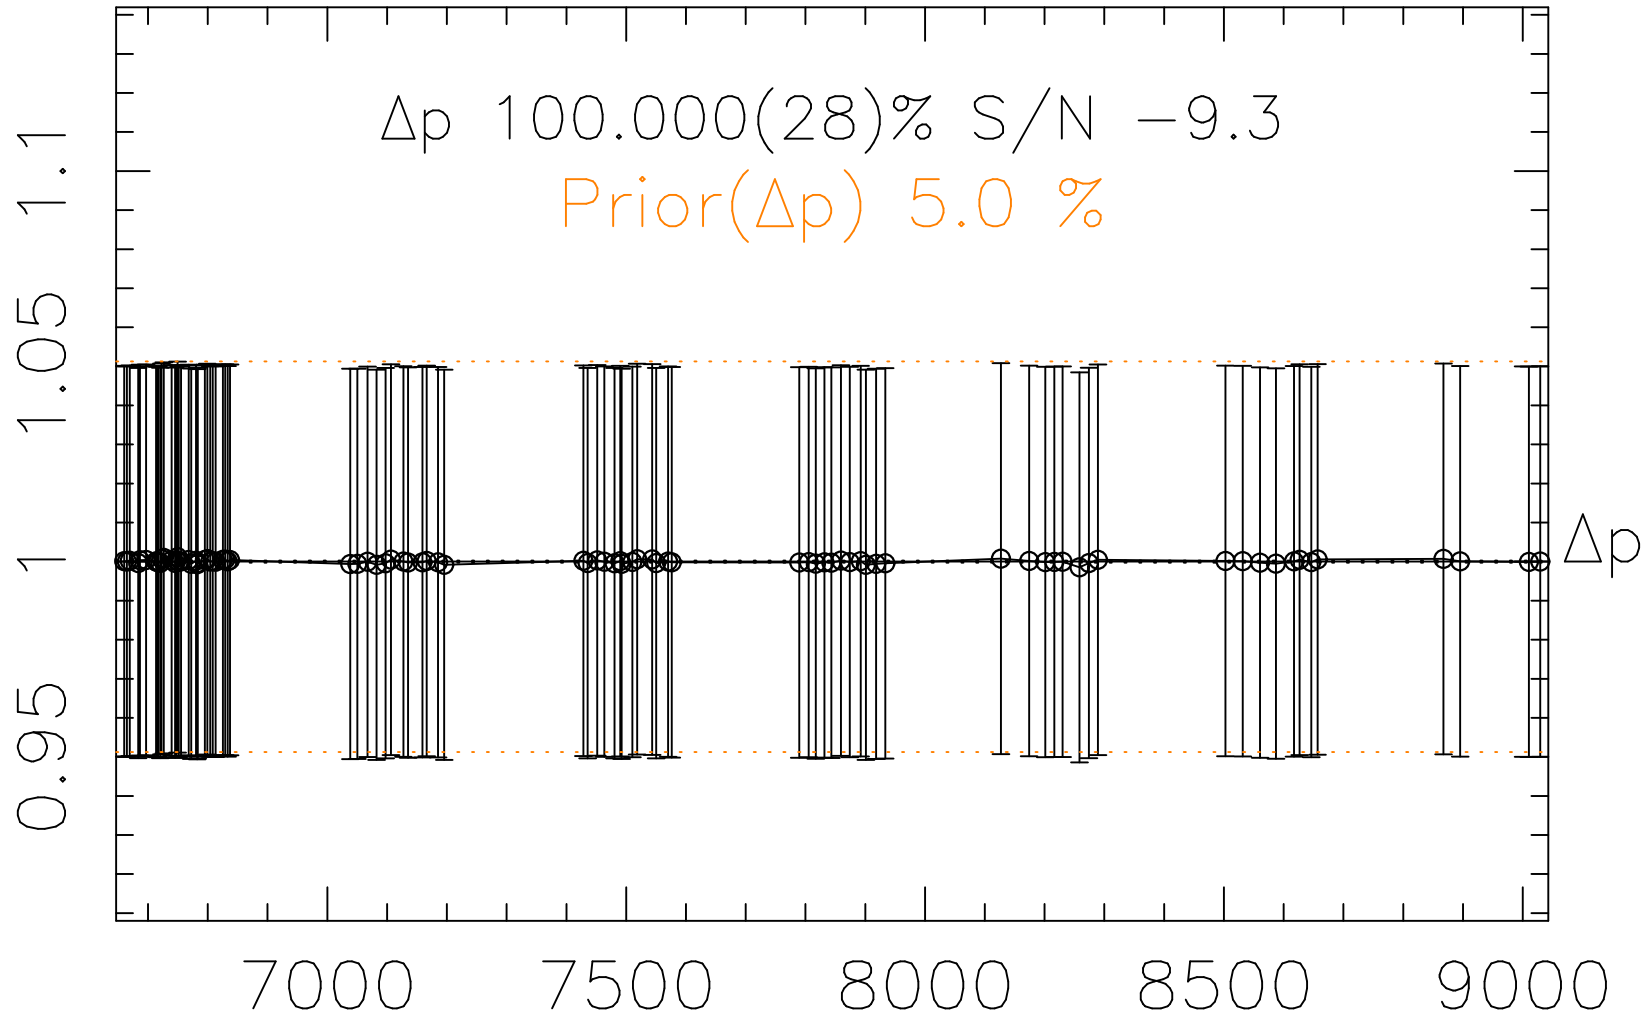

Phot Corrections

rm526

med(mad)%

Δp 1

MJD - 2450000