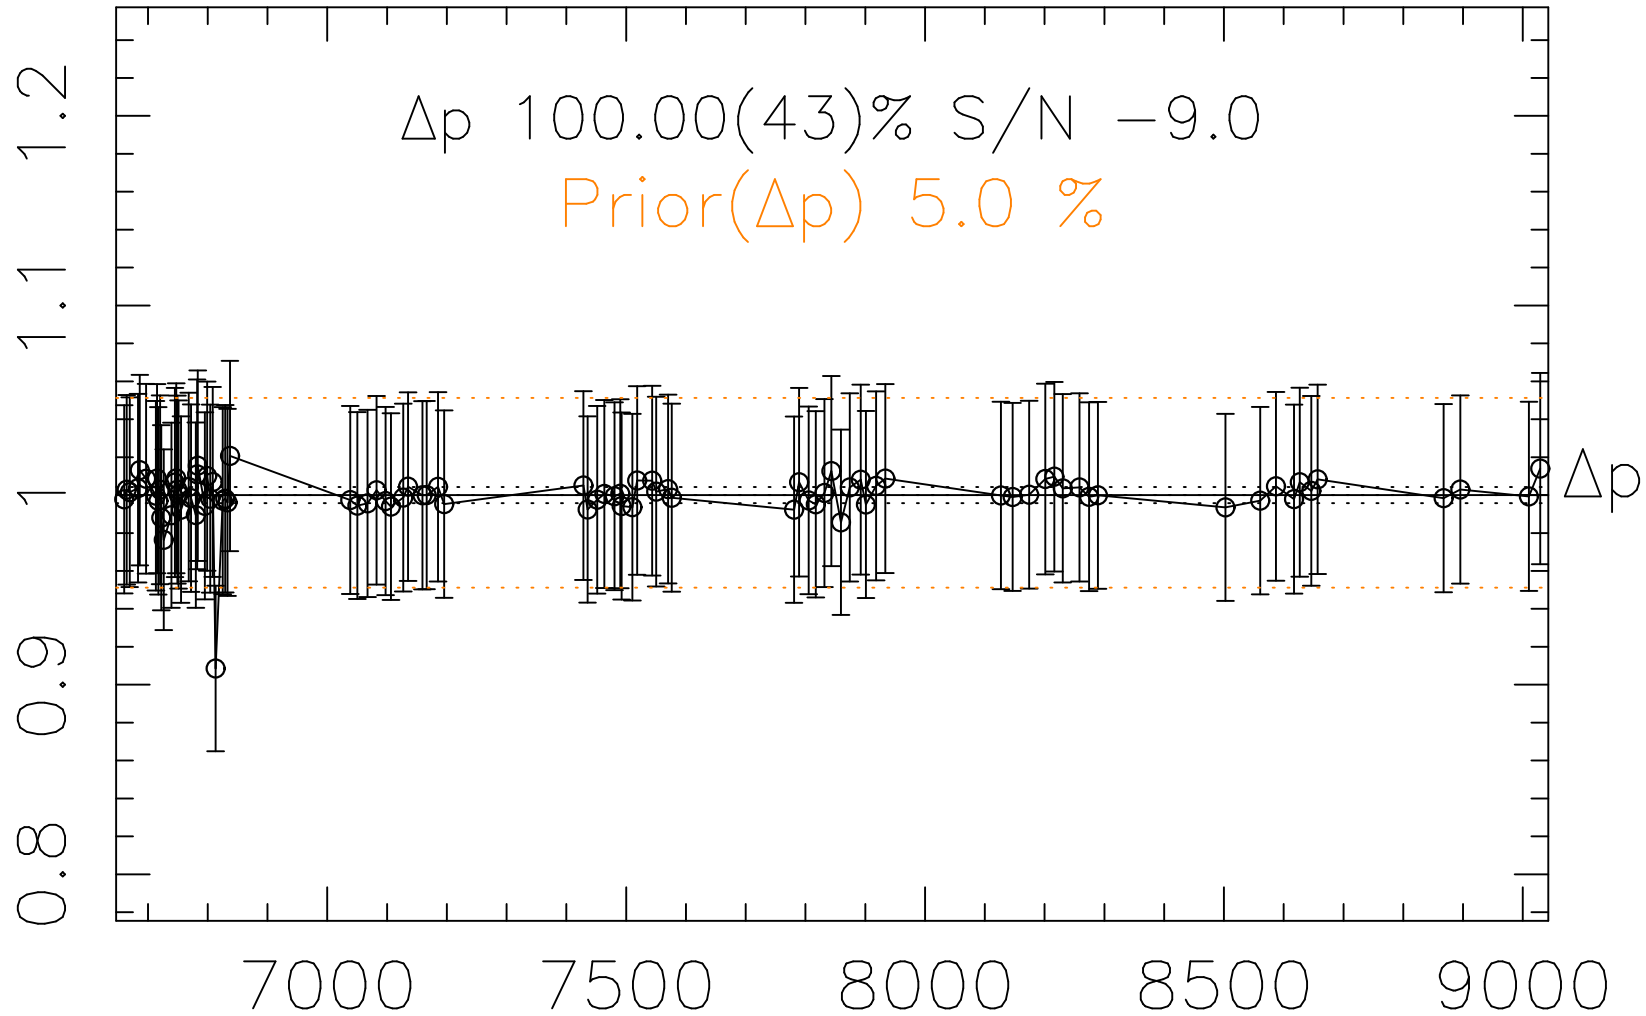

Phot Corrections

rm536

med(mad)%

Δp 1

MJD - 2450000