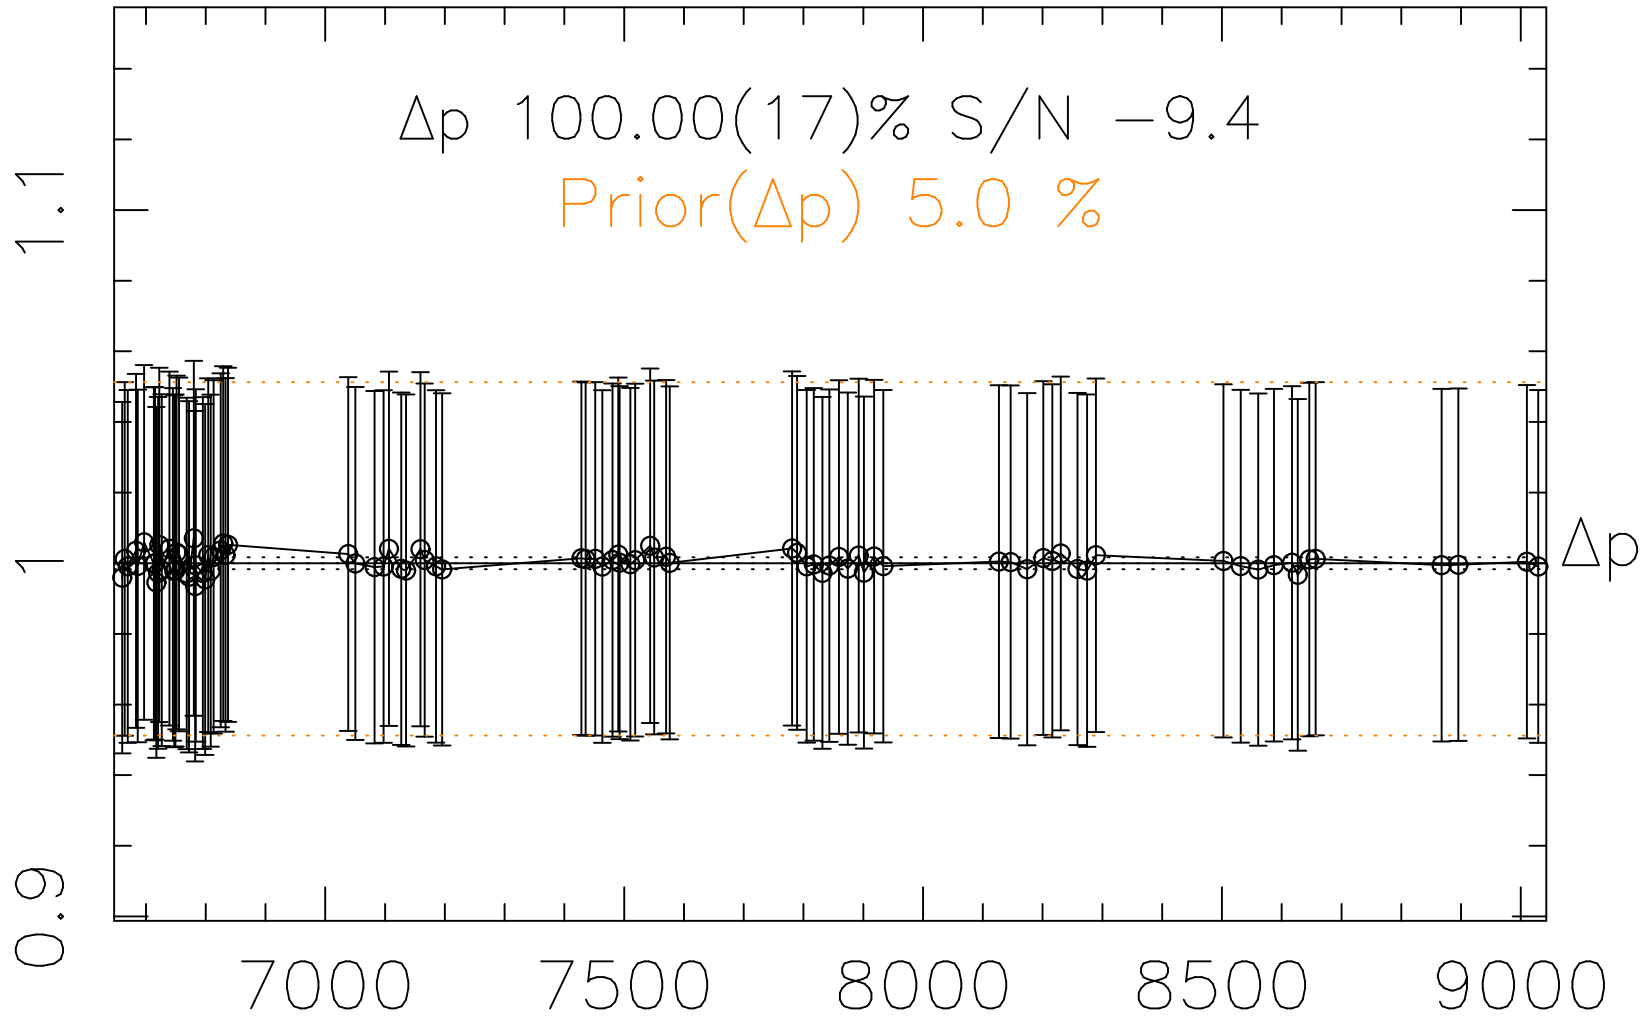

Phot Corrections

rm544

med(mad)%

Δp 1

MJD - 2450000