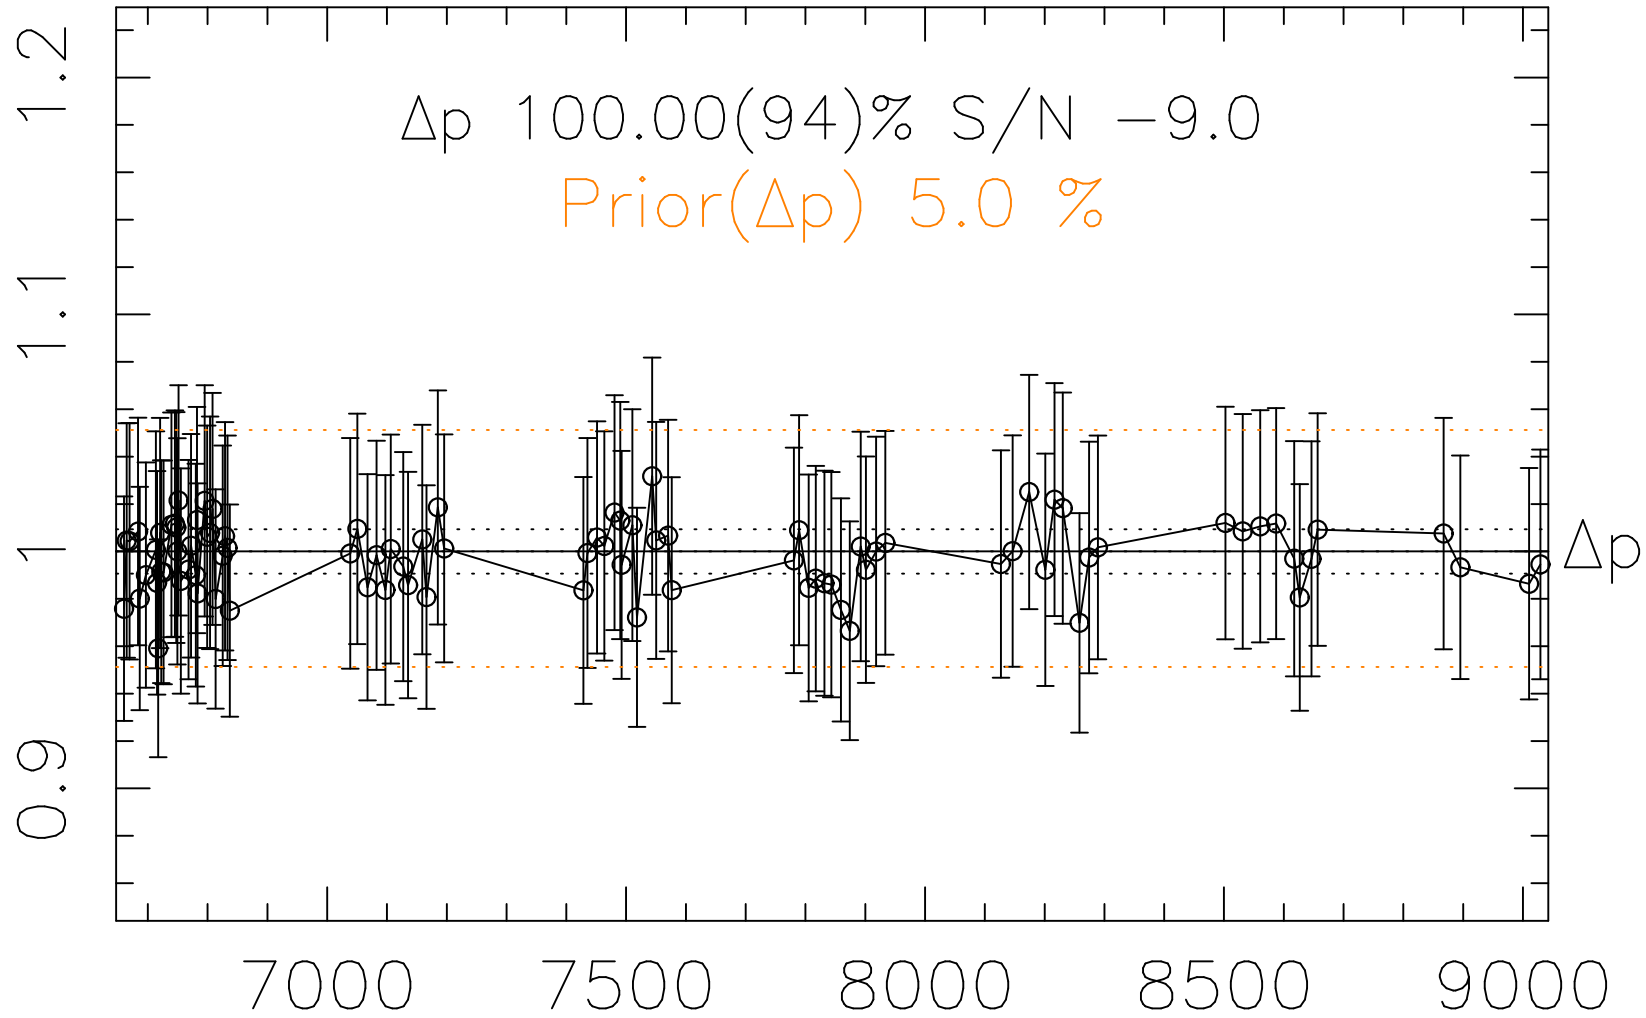

Phot Corrections

rm548

med(mad)%

Δp 1

MJD - 2450000