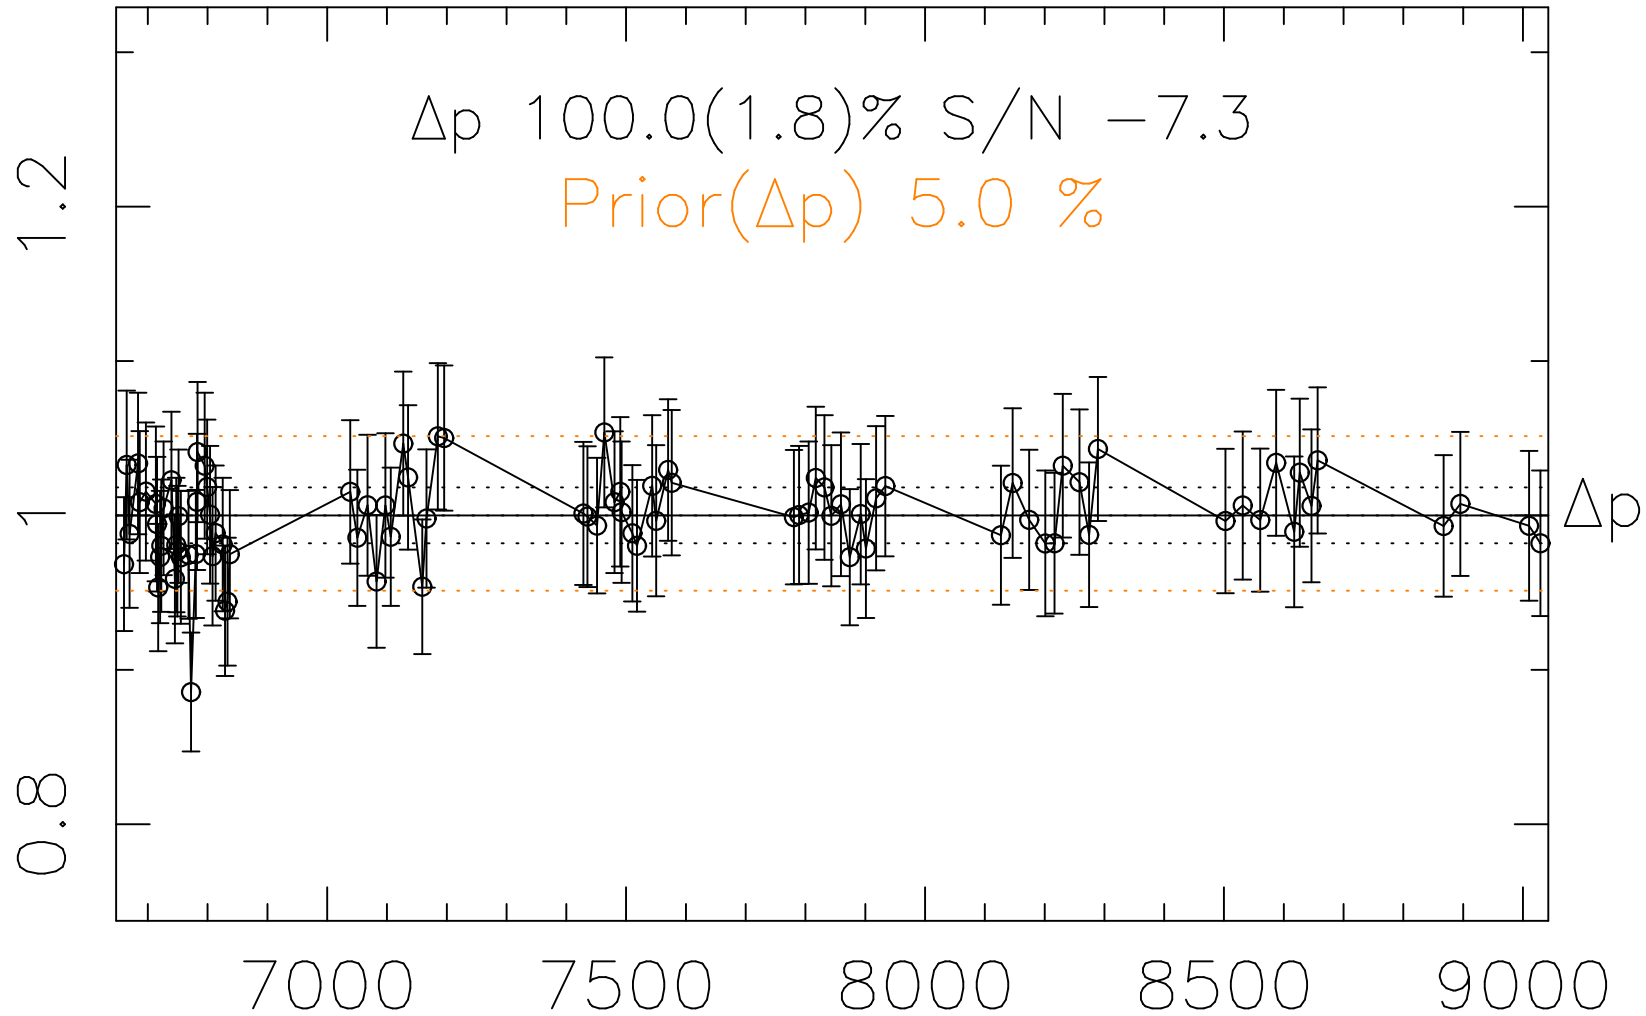

Phot Corrections

rm555

med(mad)%

Δp 1

MJD - 2450000