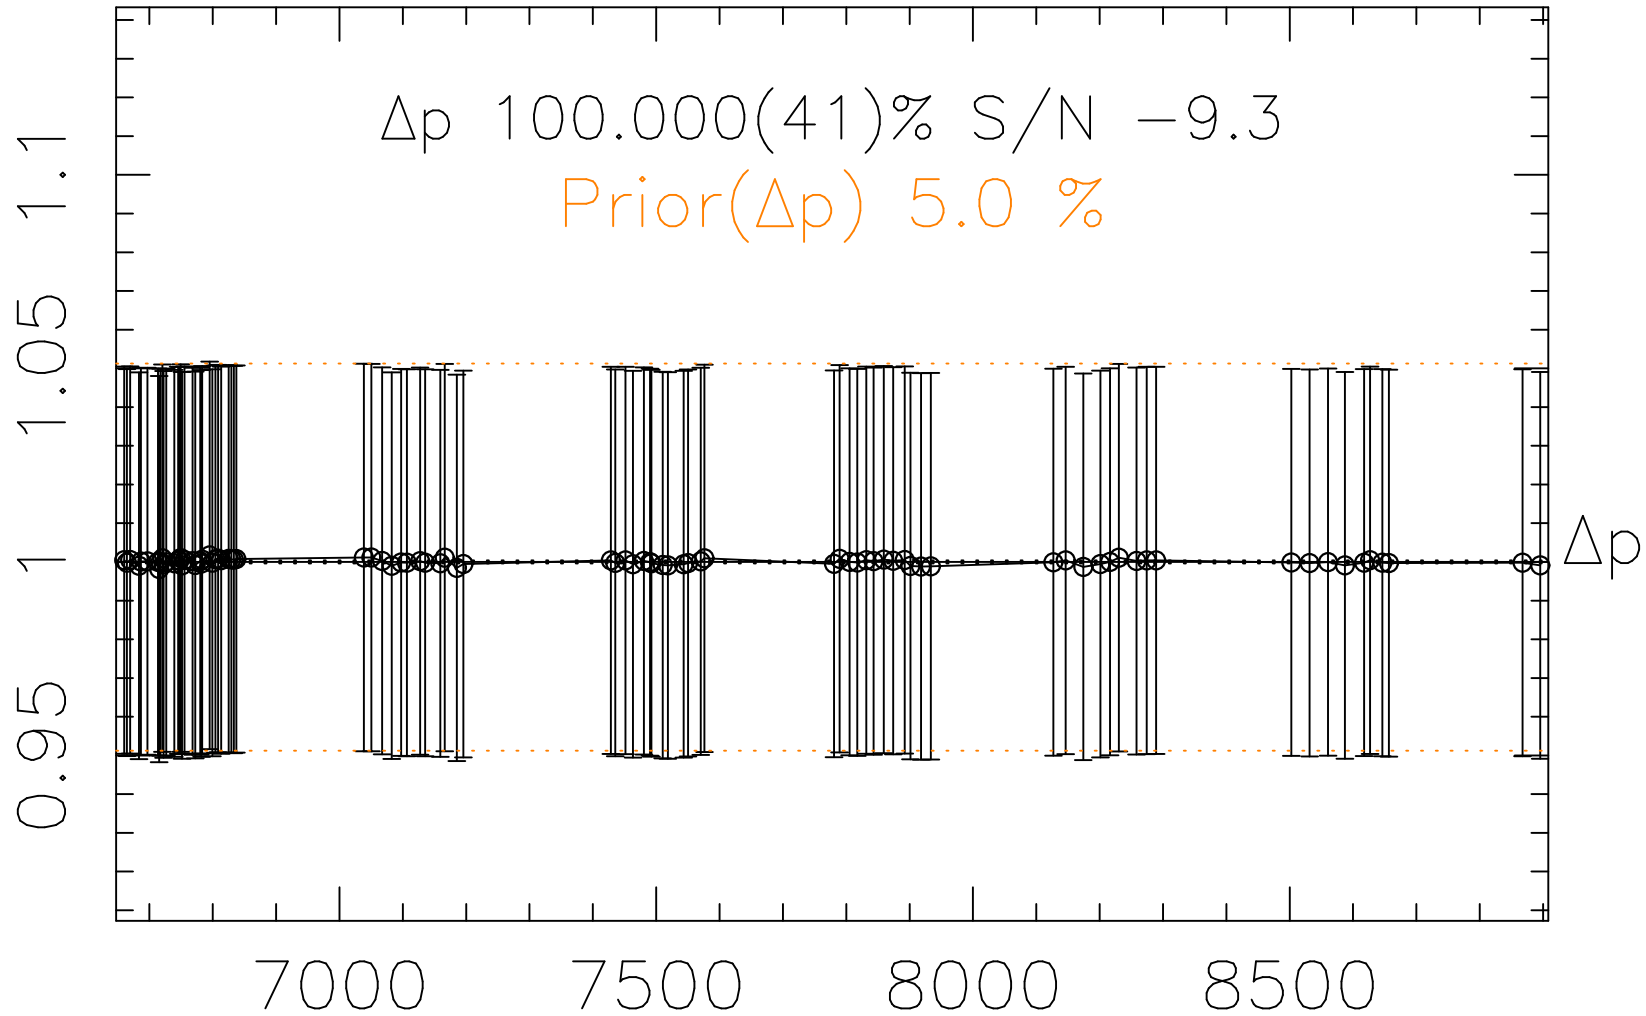

Phot Corrections

rm559

med(mad)%

Δp 1

MJD - 2450000