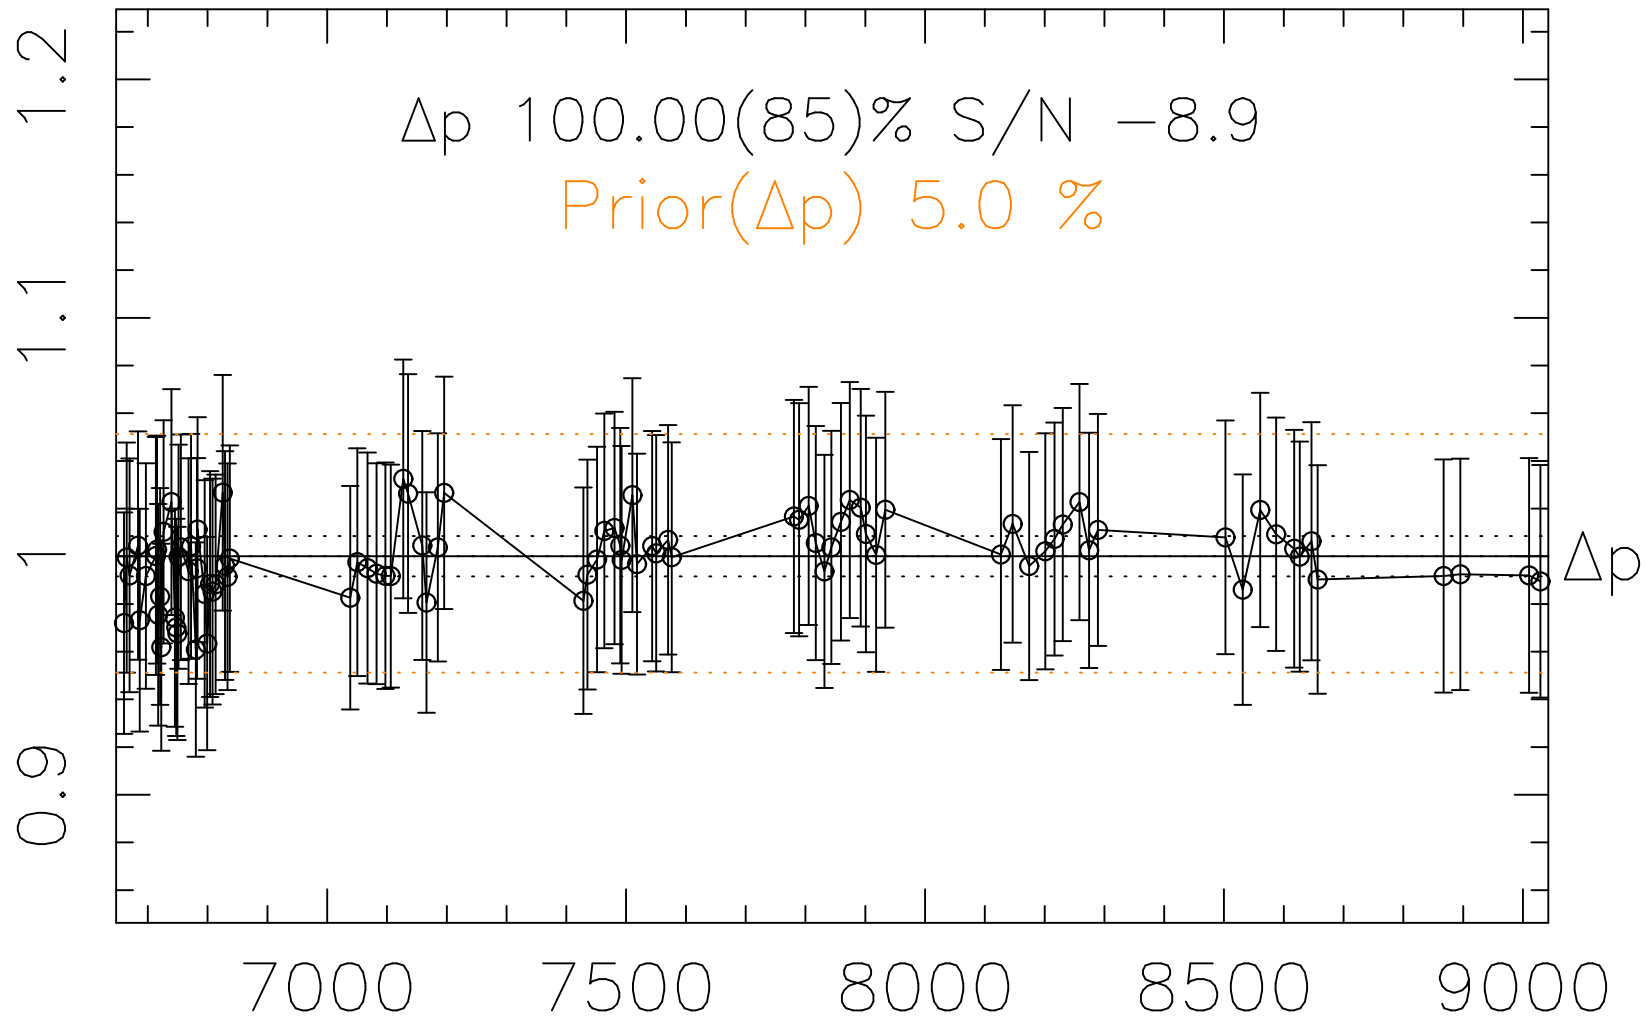

Phot Corrections

rm563

med(mad)%

Δp 1

MJD - 2450000