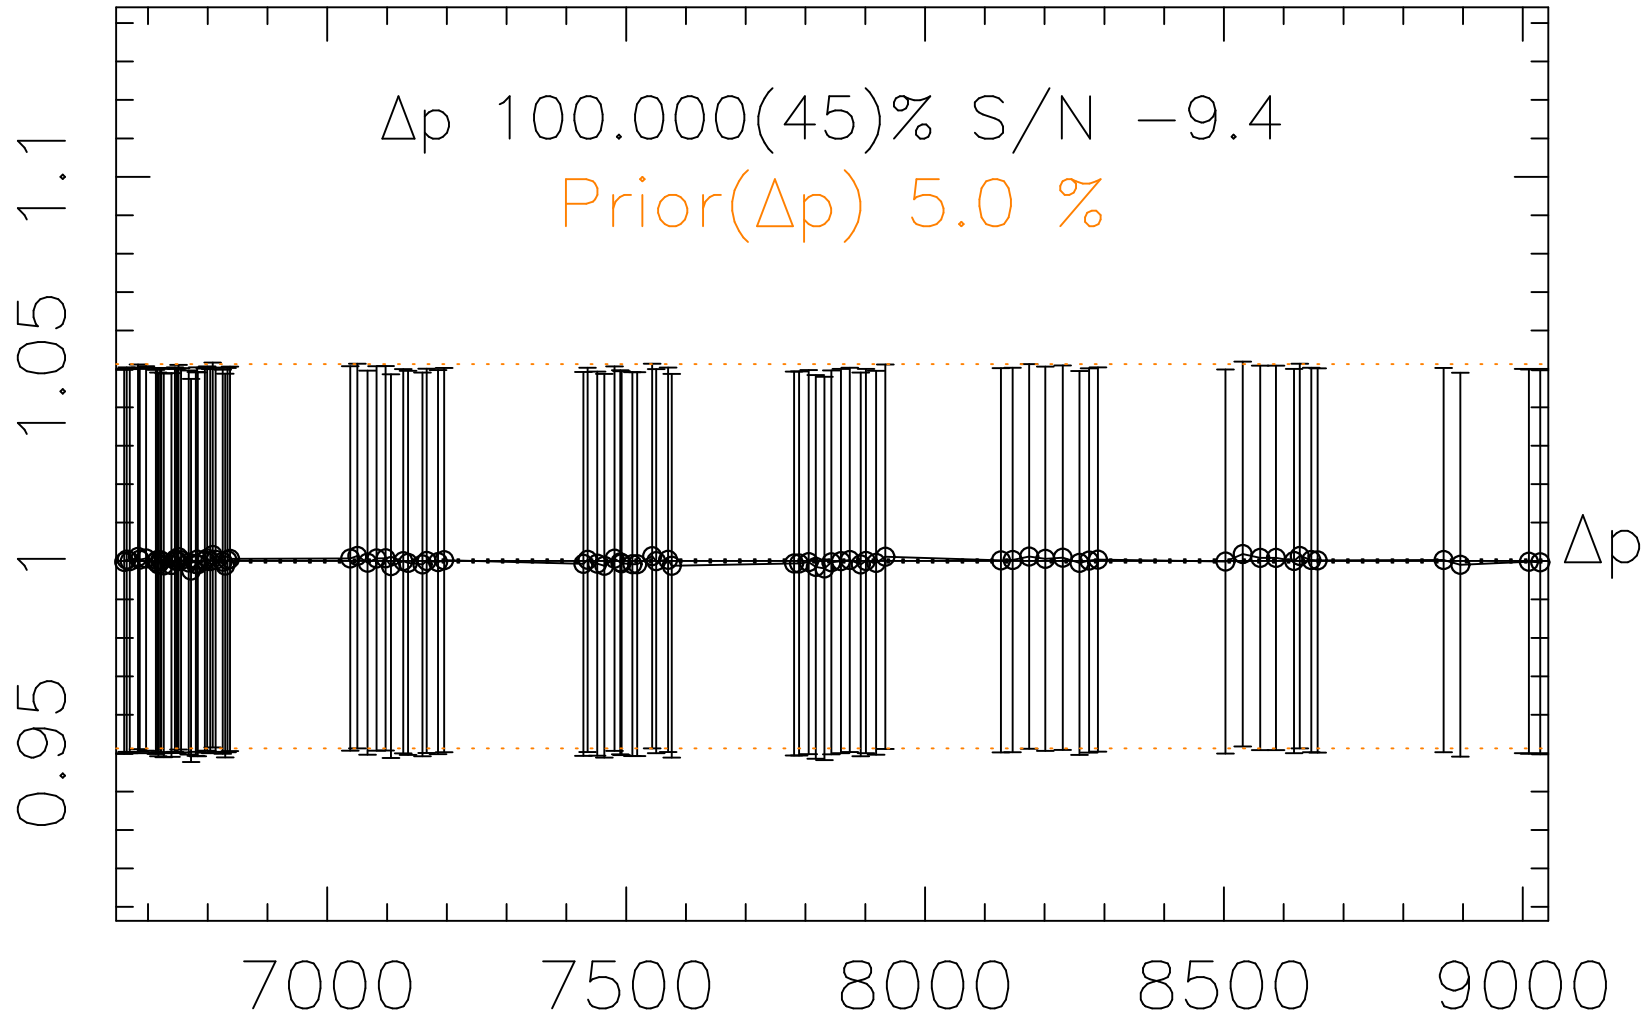

Phot Corrections

rm565

med(mad)%

Δp 1

MJD - 2450000