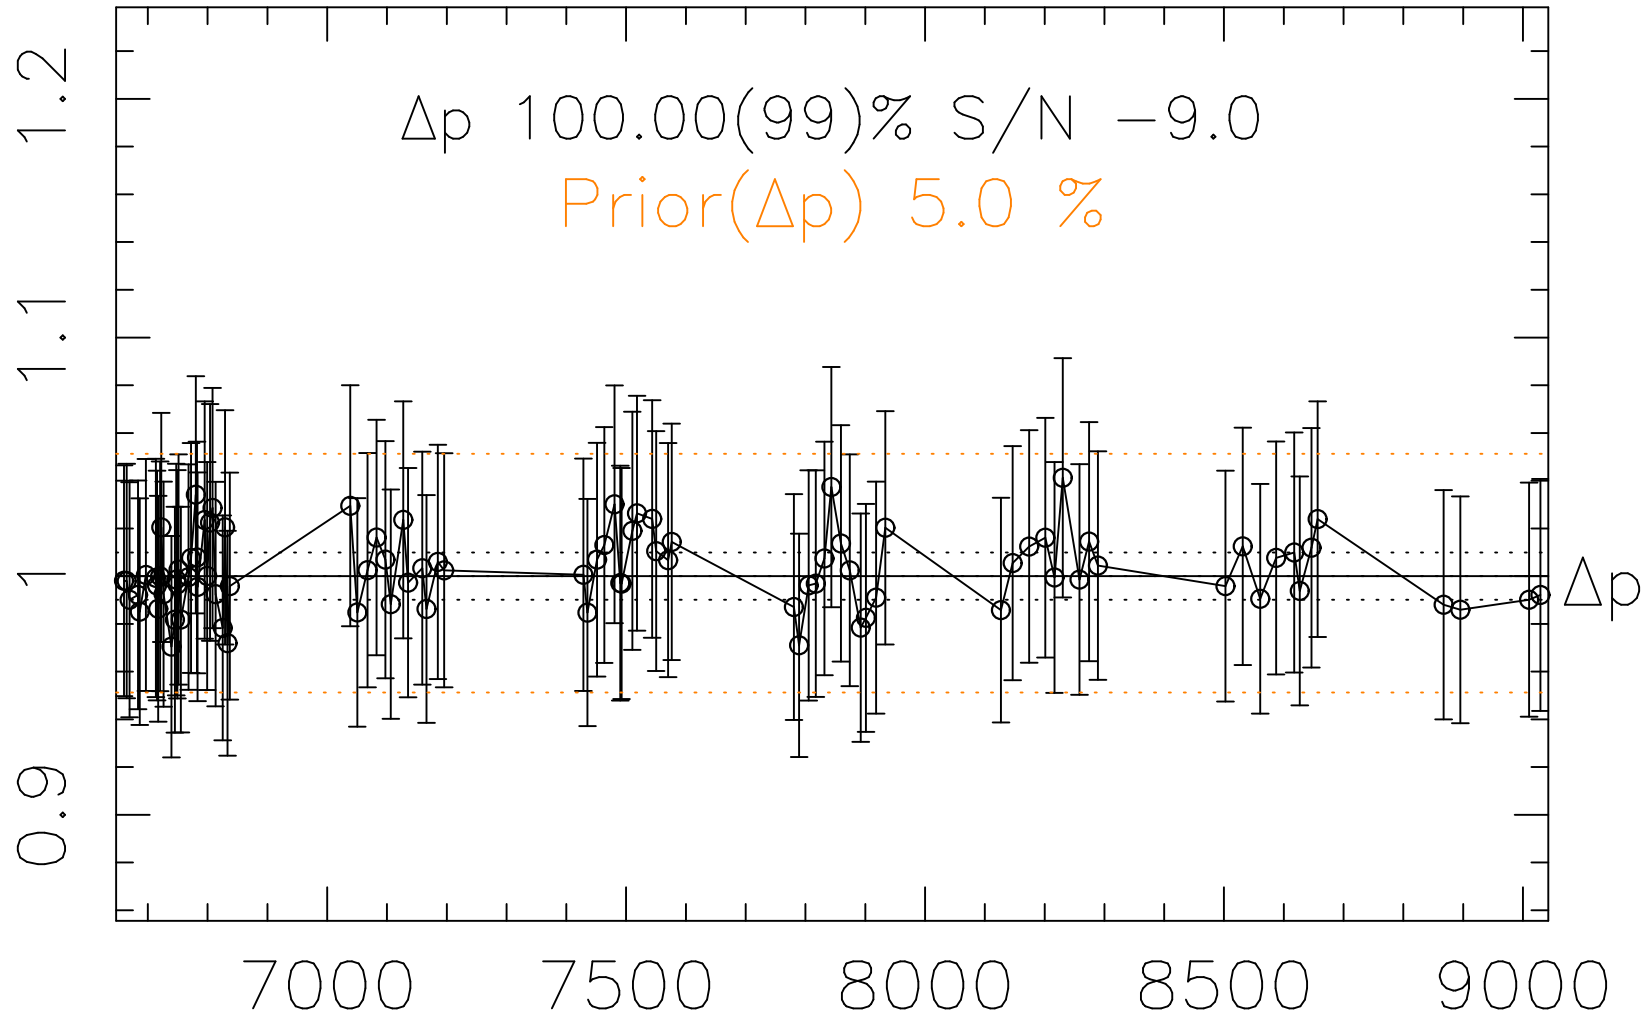

Phot Corrections

rm569

med(mad)%

Δp 1

MJD - 2450000