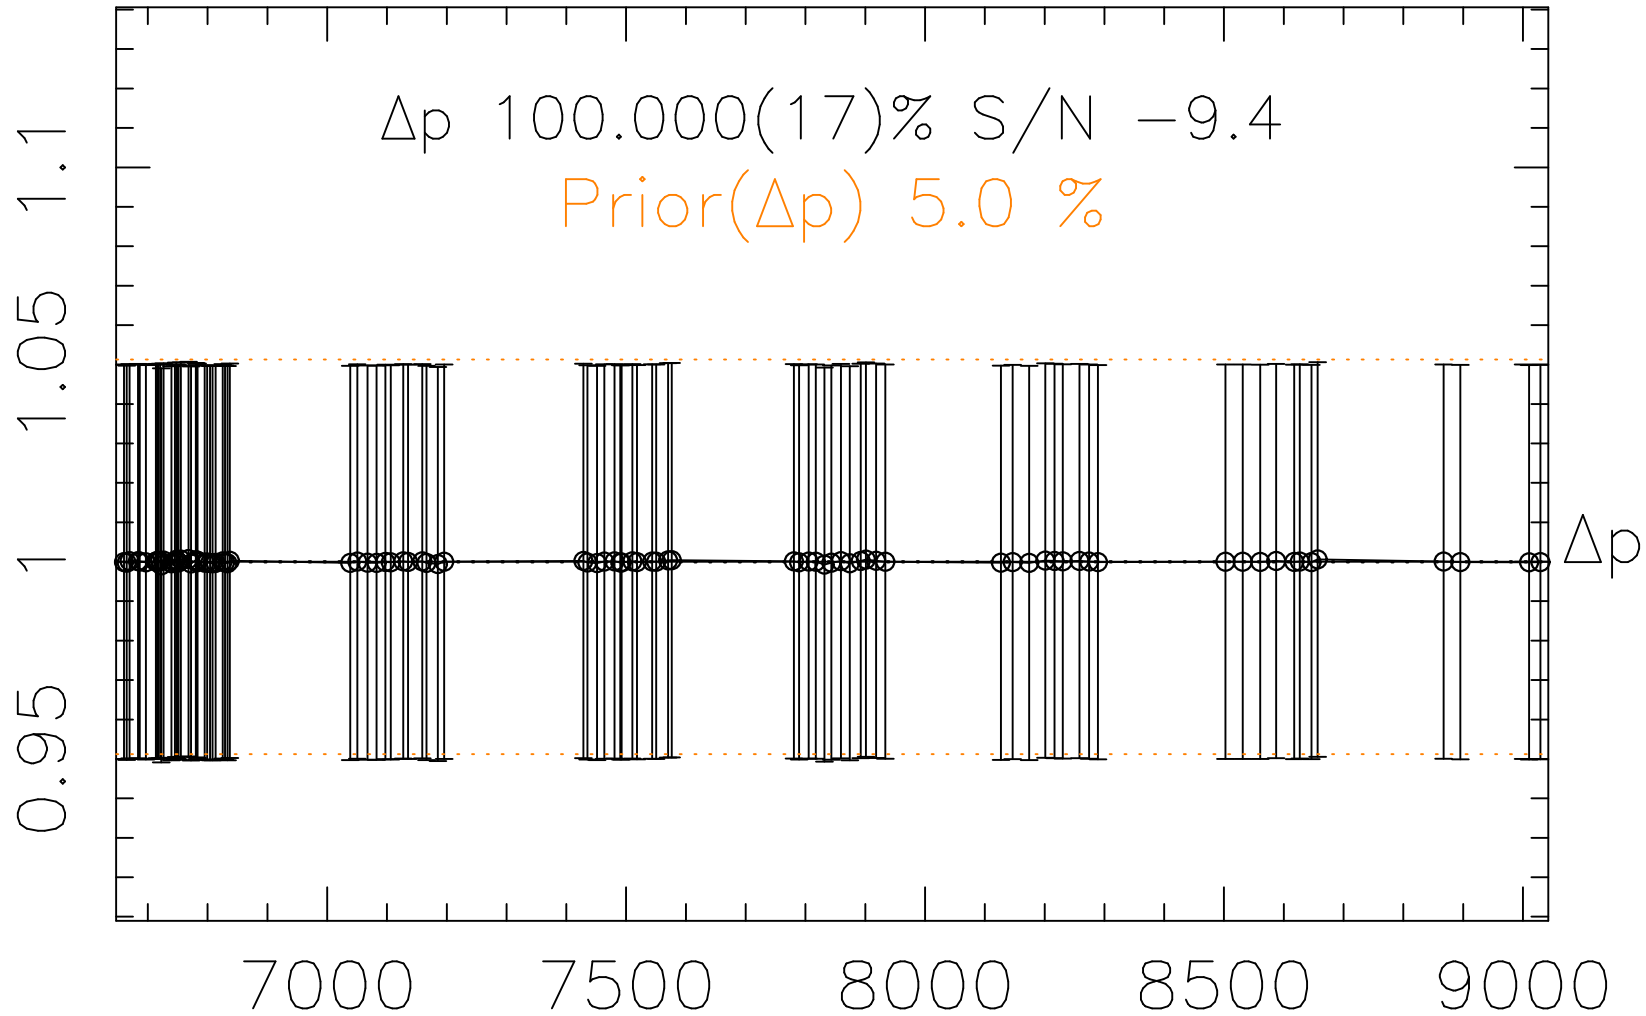

Phot Corrections

rm570

med(mad)%

Δp 1

MJD - 2450000