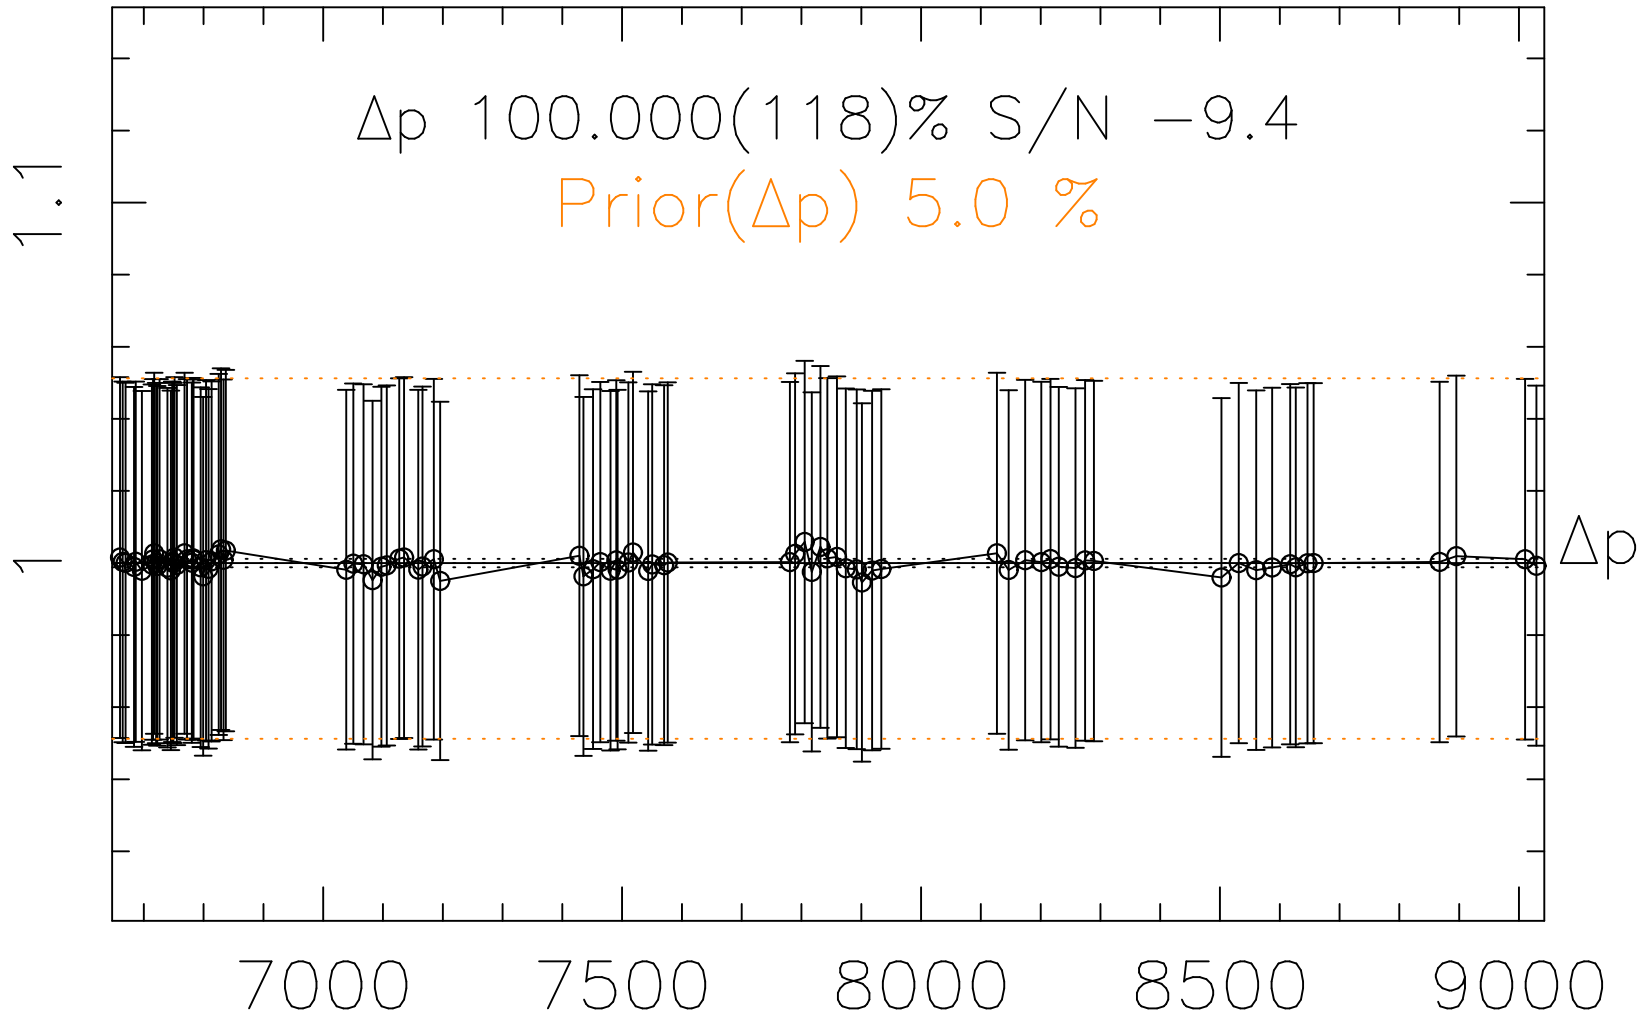

Phot Corrections

rm574

med(mad)%

Δp 1

MJD - 2450000