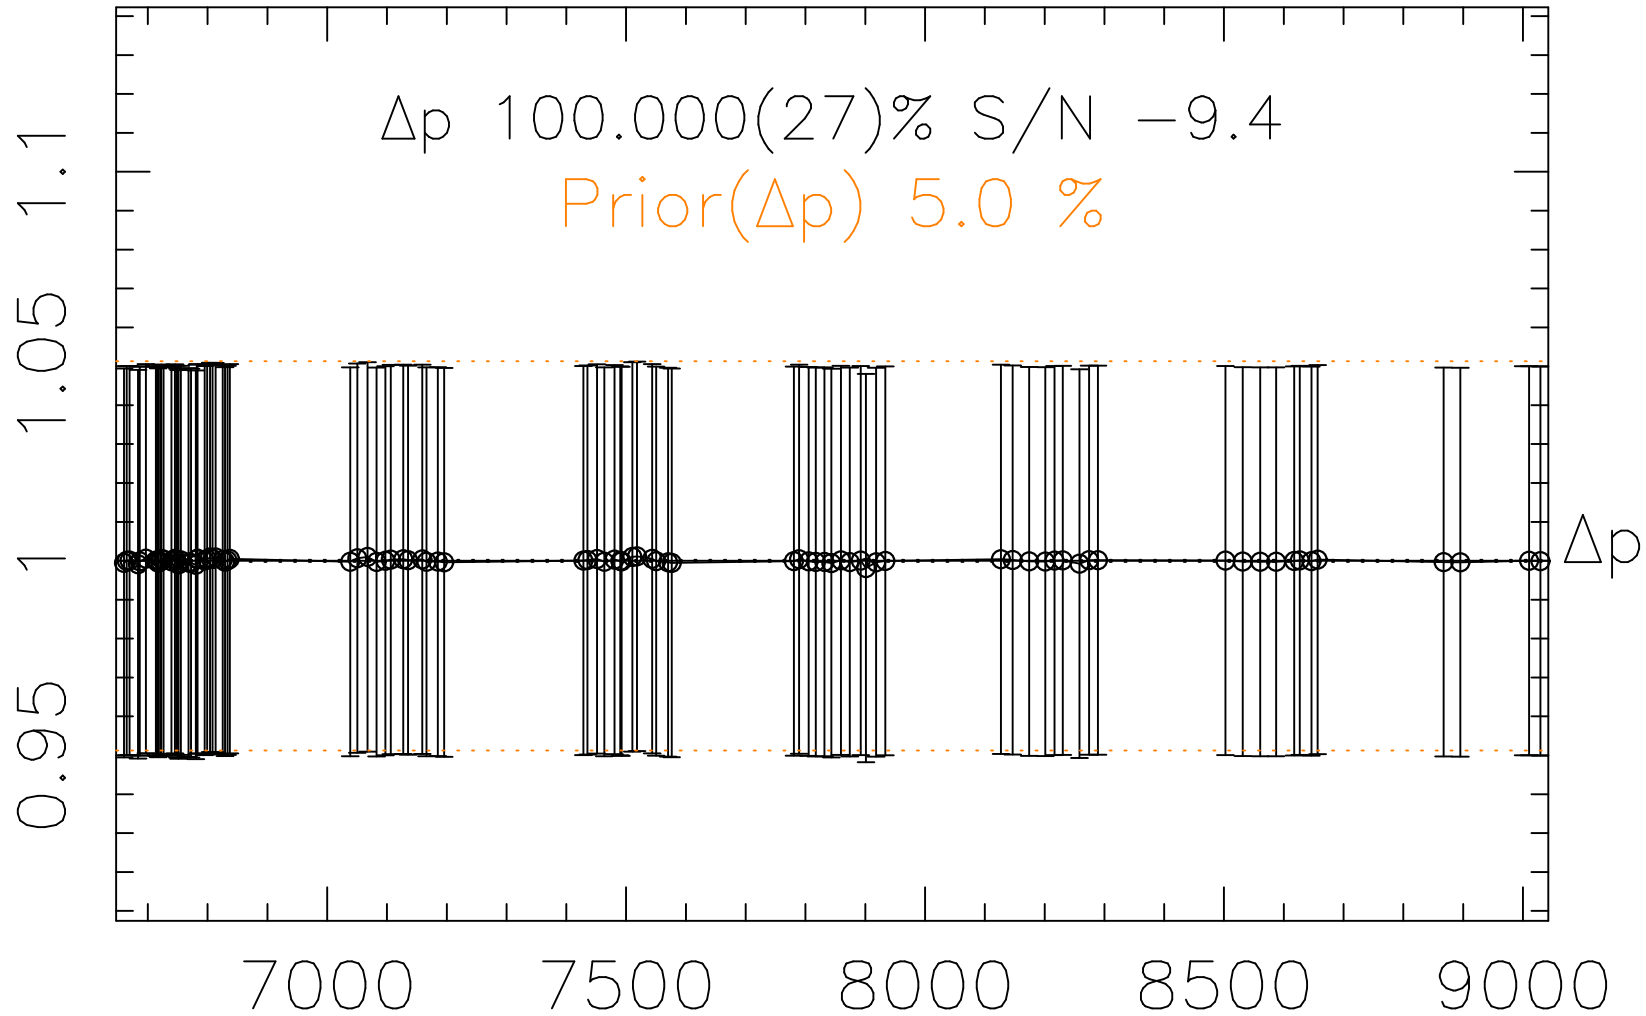

Phot Corrections

rm579

med(mad)%

Δp 1

MJD - 2450000