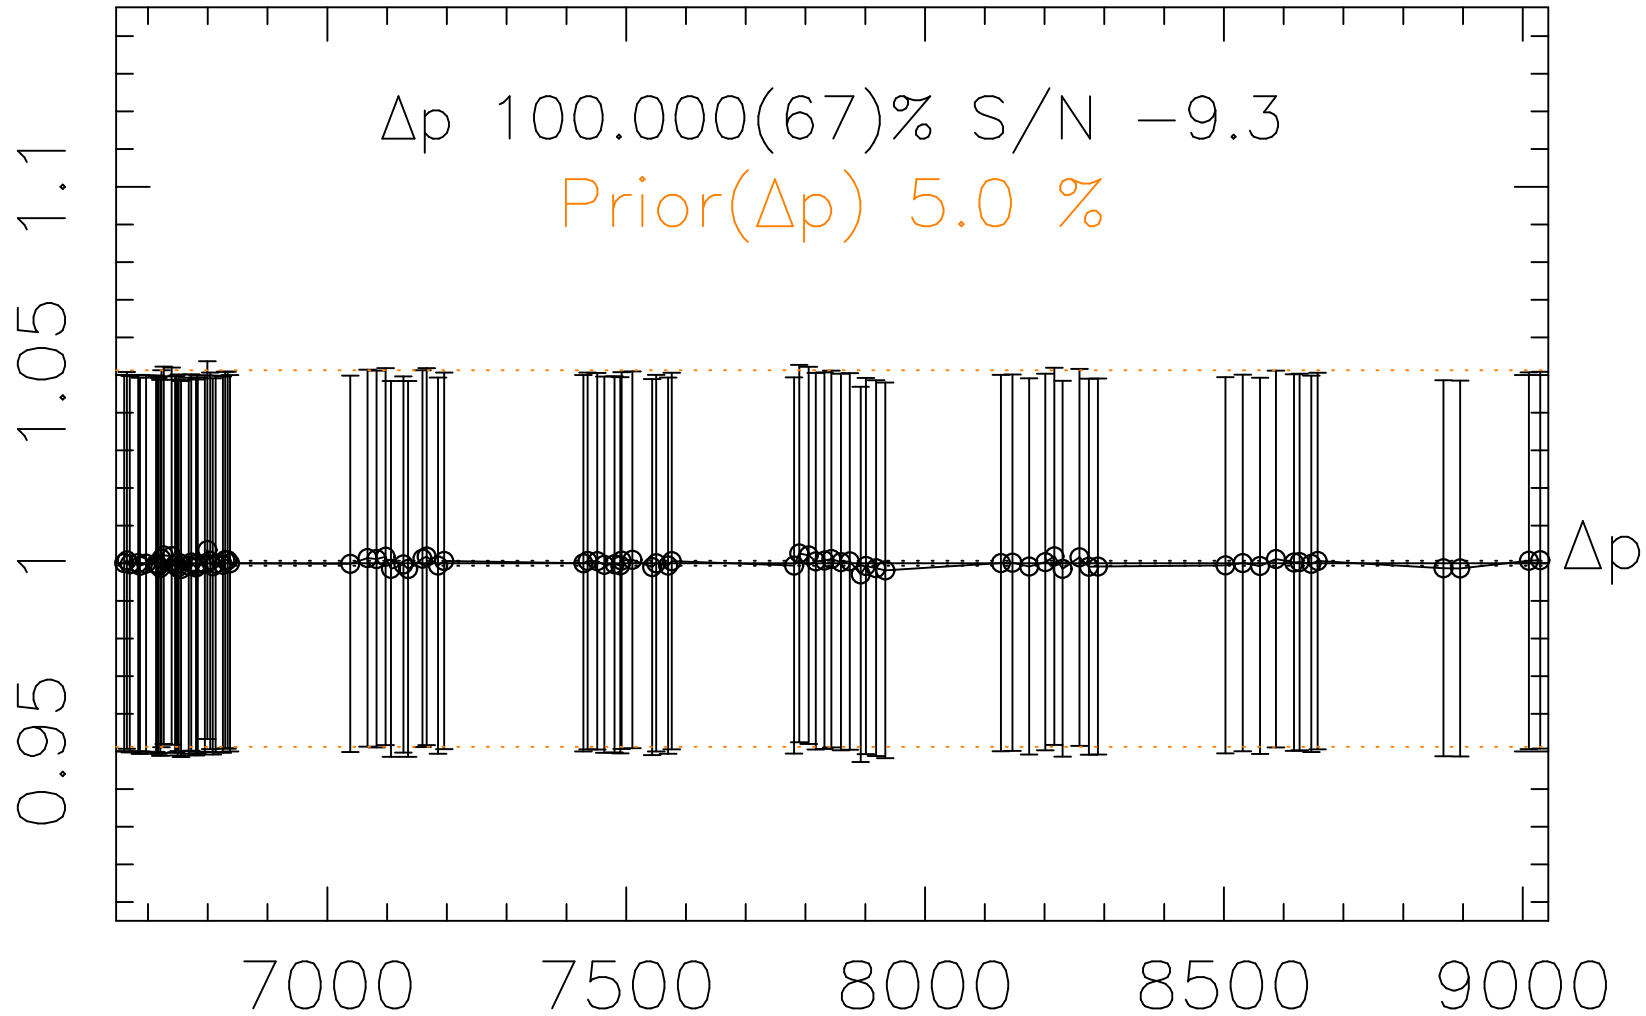

Phot Corrections

rm586

med(mad)%

Δp 1

MJD - 2450000