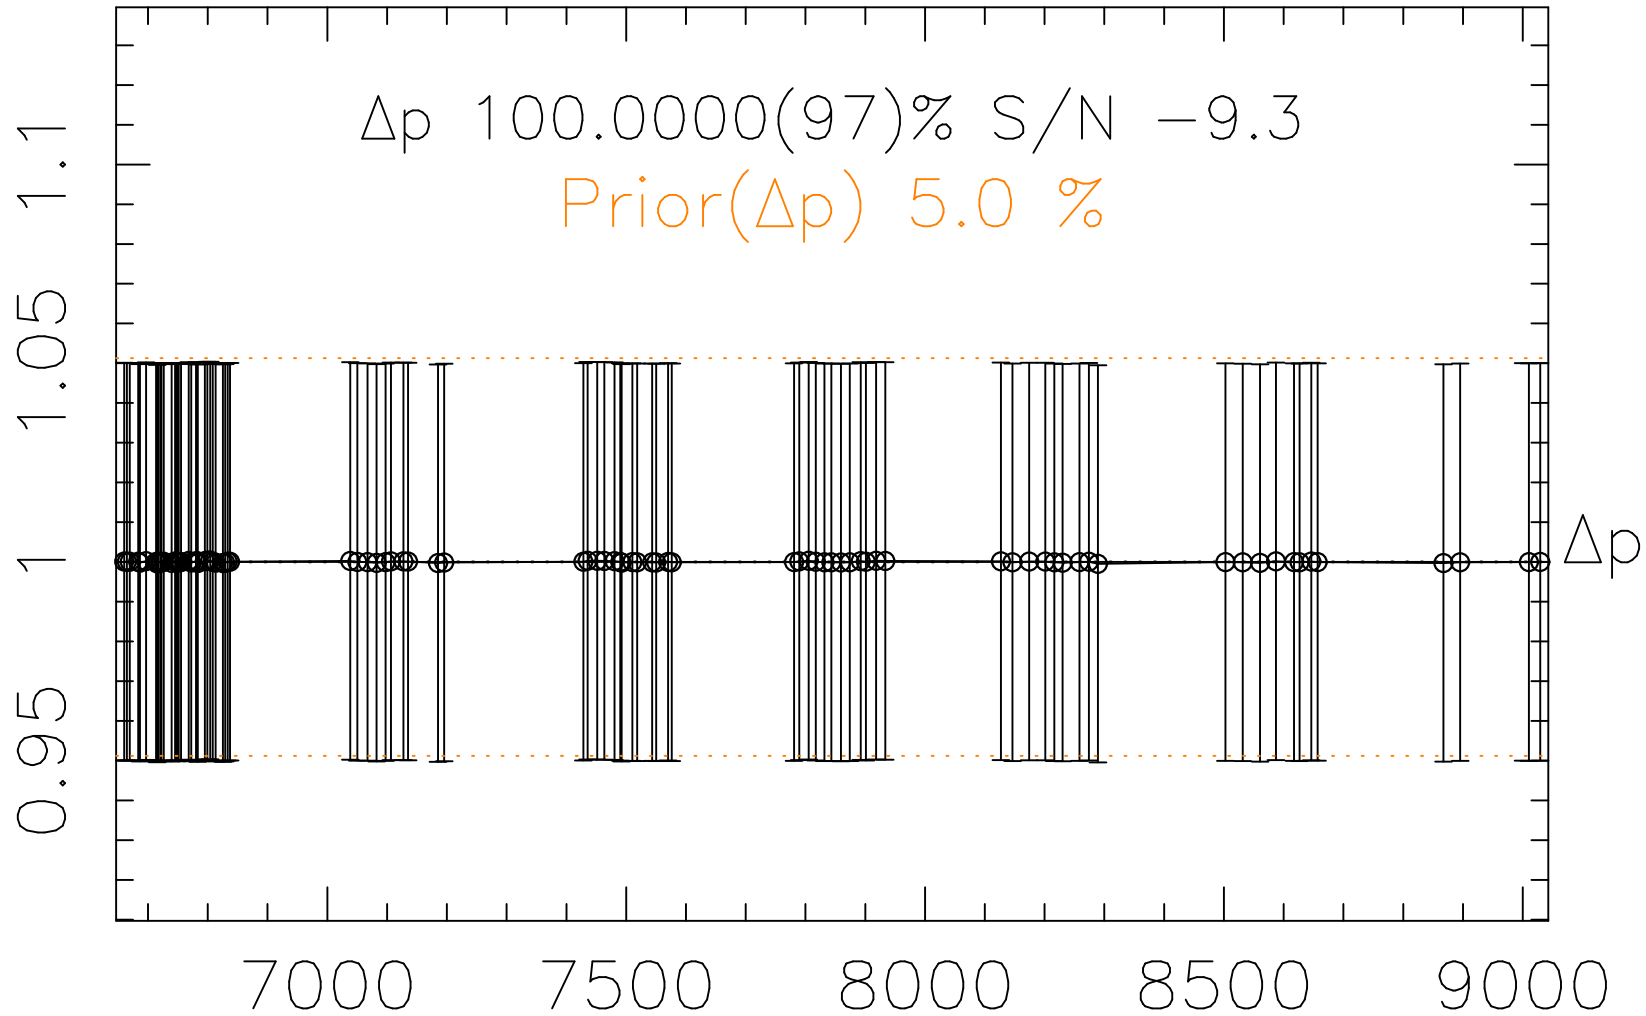

Phot Corrections

rm587

med(mad)%

Δp 1

MJD - 2450000