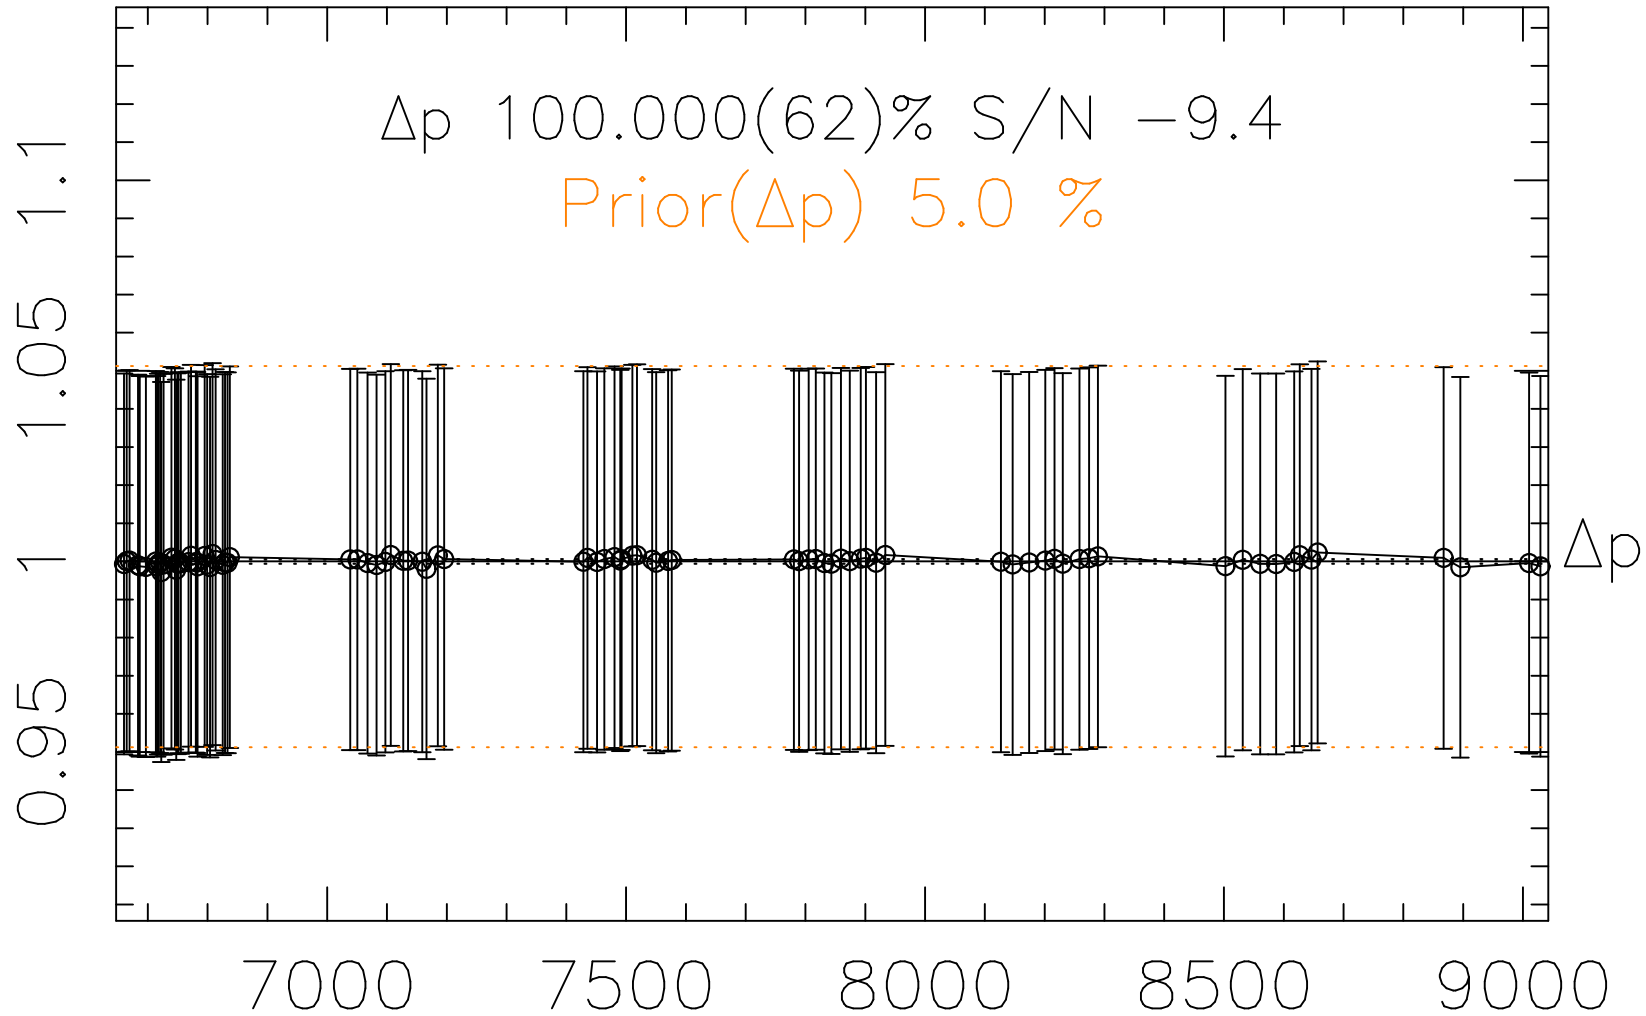

Phot Corrections

rm594

med(mad)%

Δp 1

MJD - 2450000