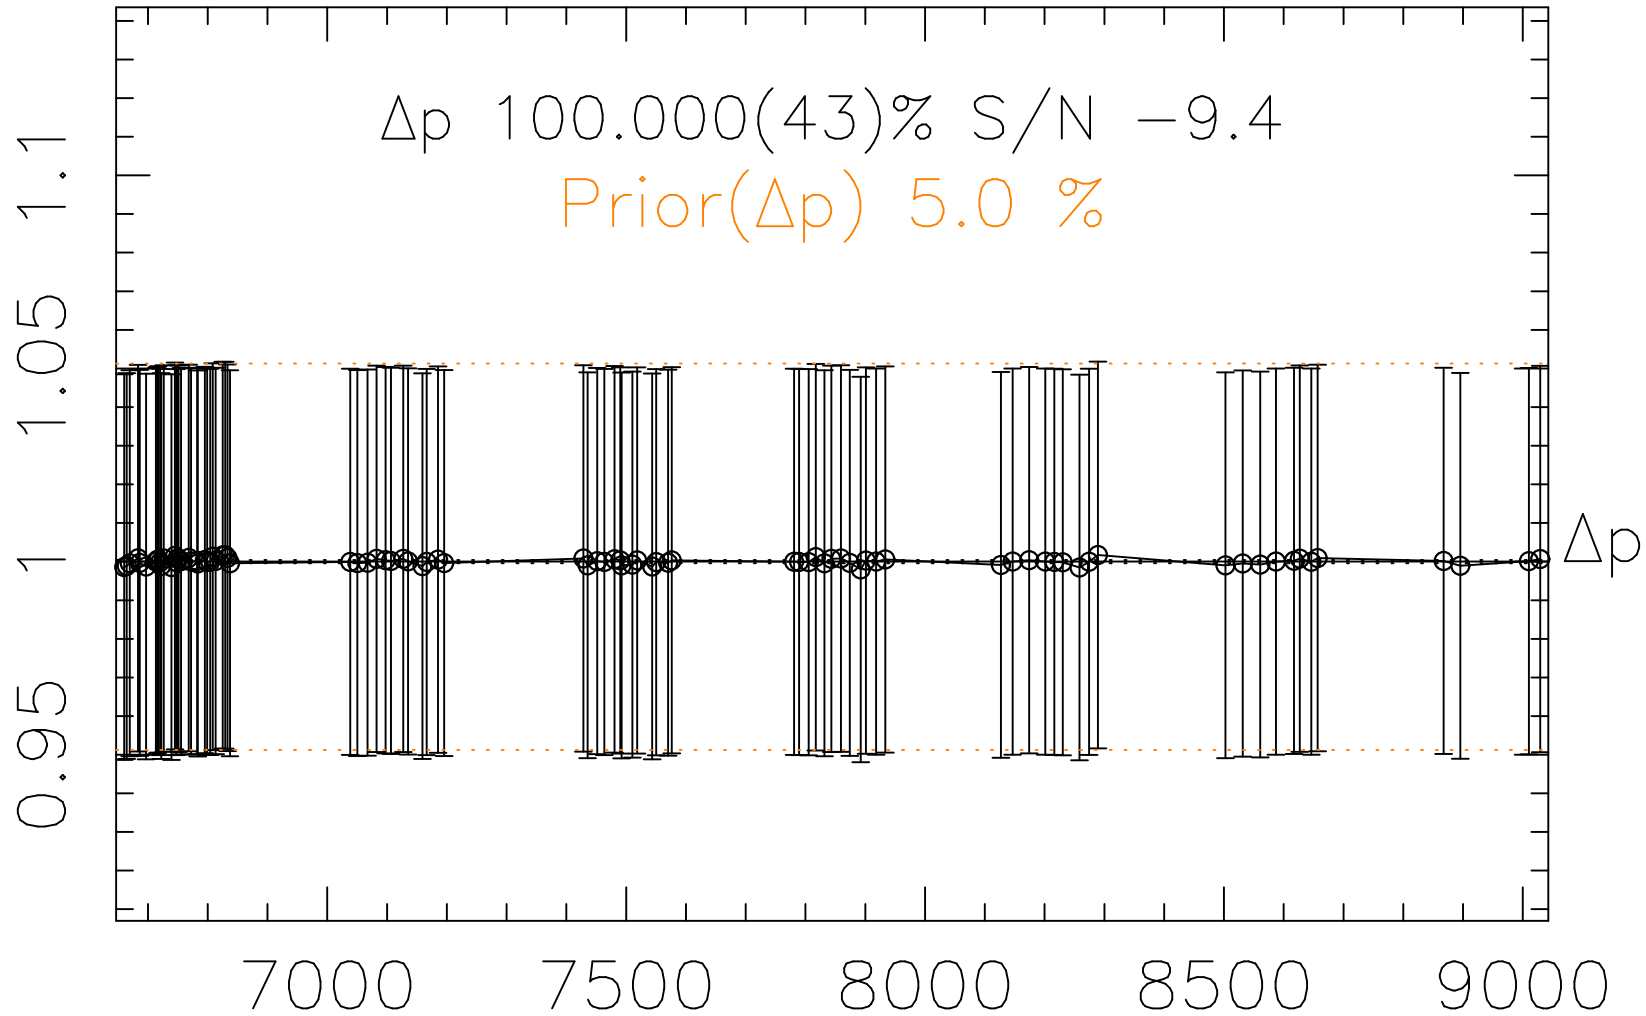

Phot Corrections

rm598

med(mad)%

Δp 1

MJD - 2450000