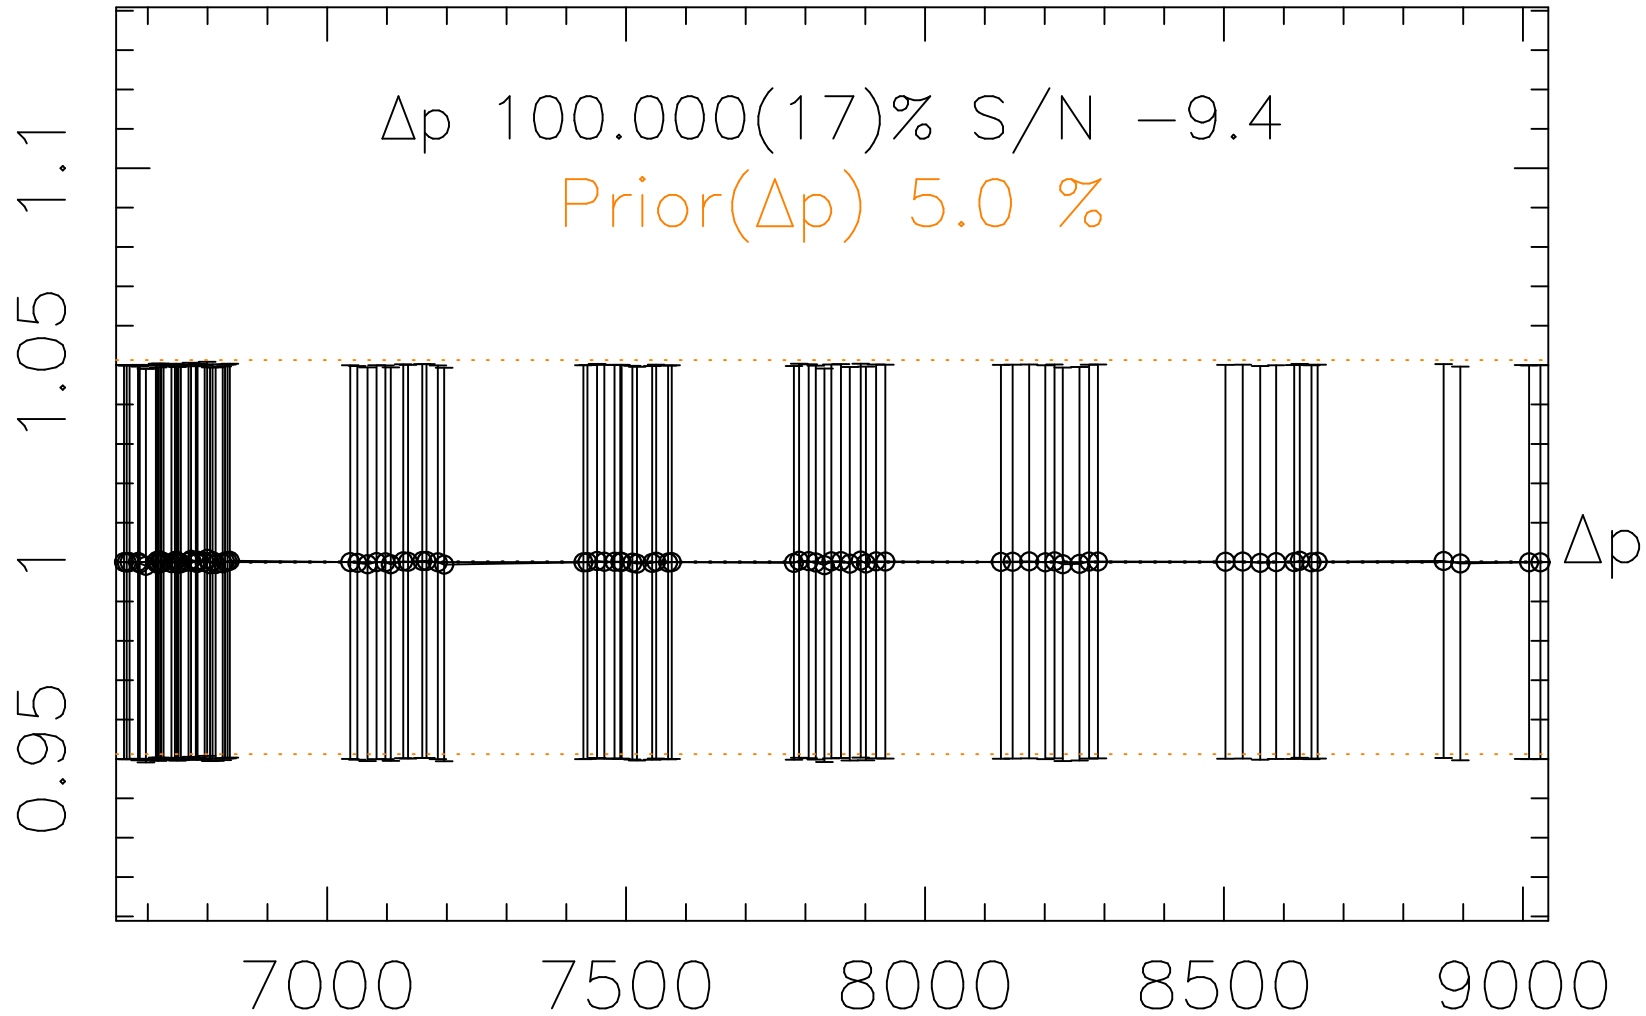

Phot Corrections

rm607

med(mad)%

Δp 1

MJD - 2450000