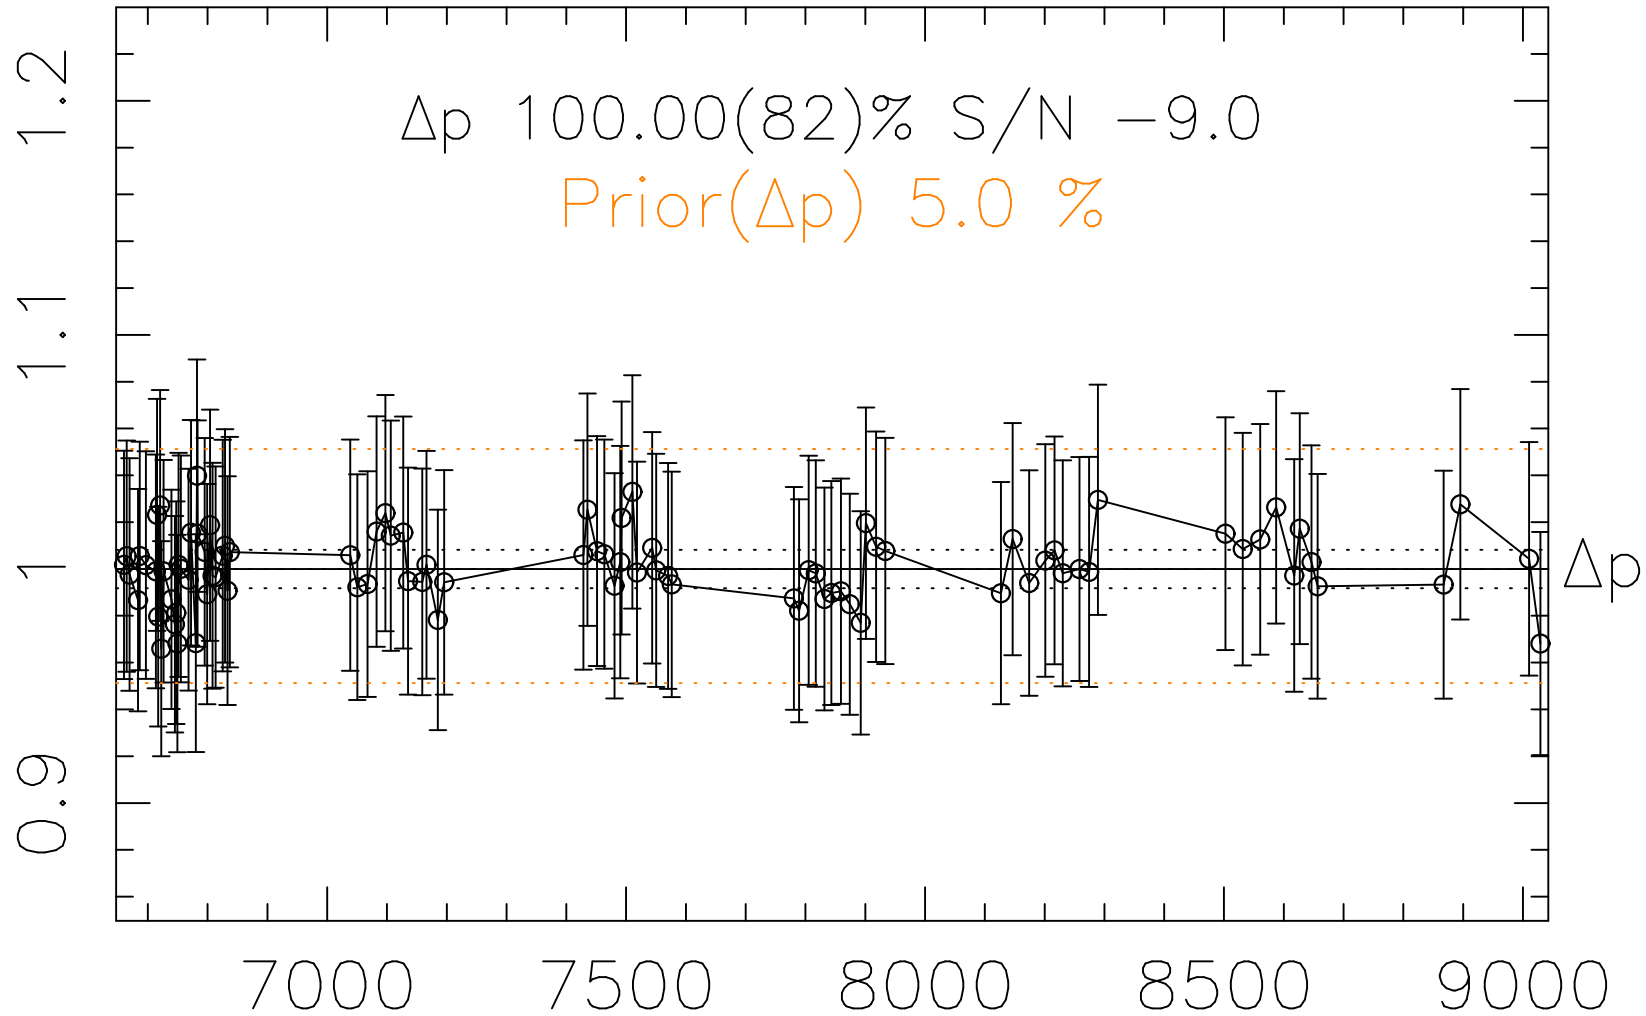

Phot Corrections

rm618

med(mad)%

Δp 1

MJD - 2450000