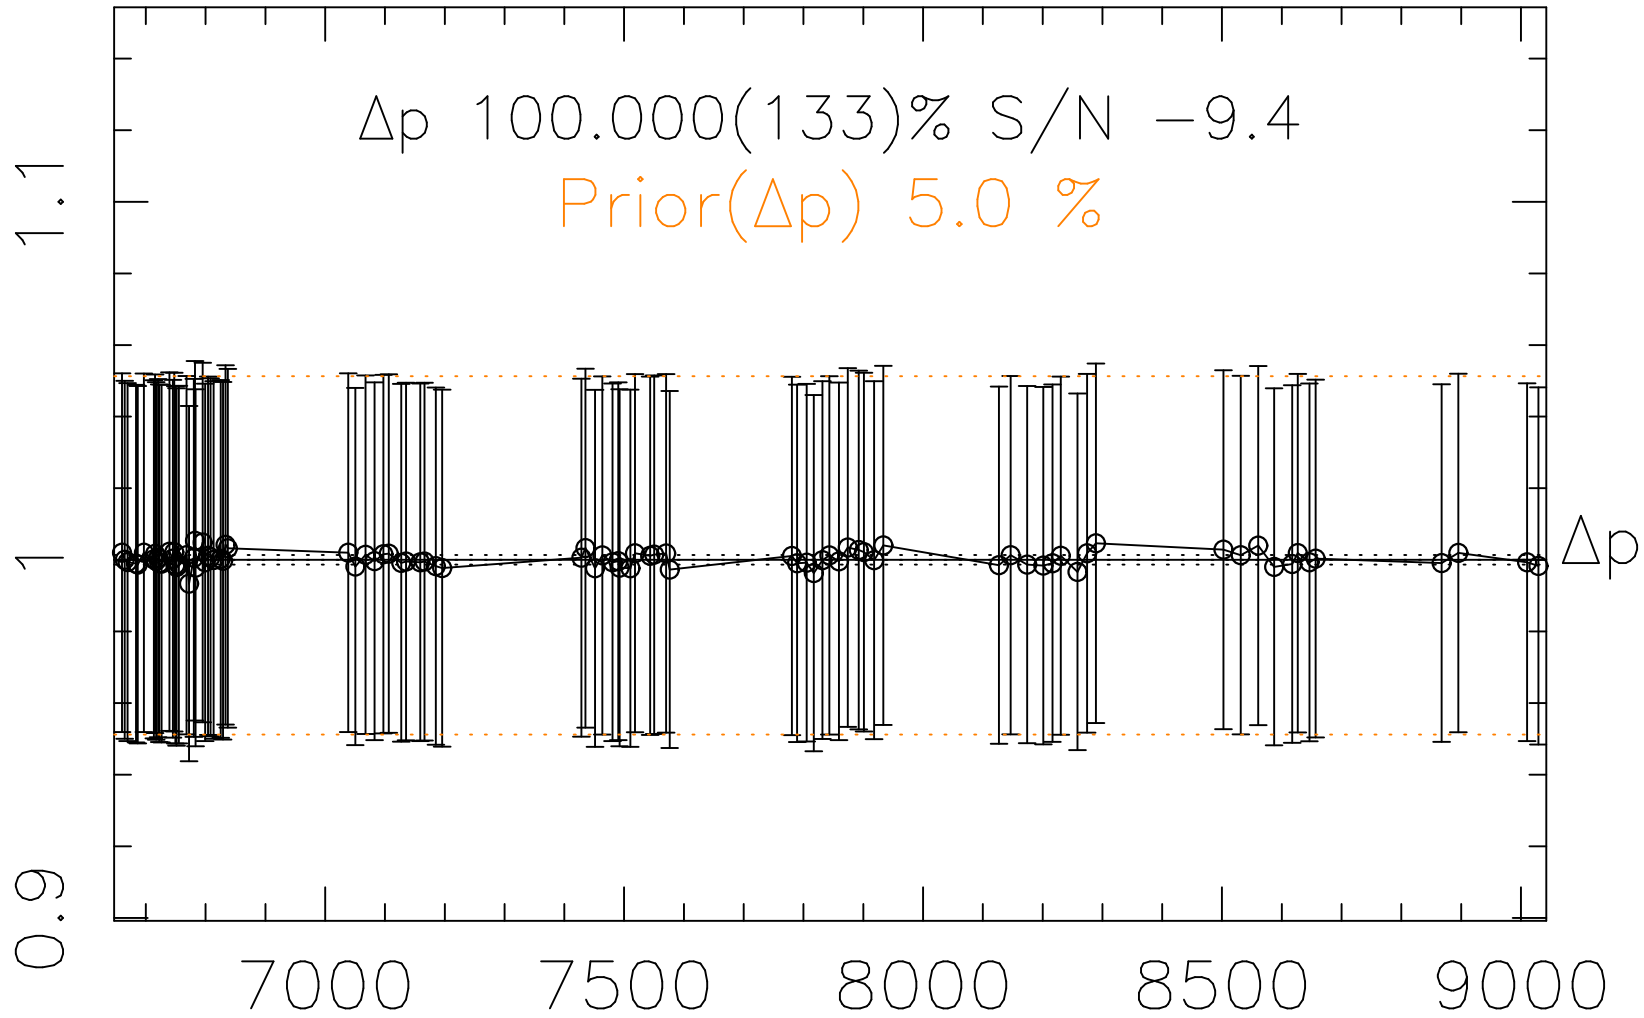

Phot Corrections

rm619

med(mad)%

Δp 1

MJD - 2450000