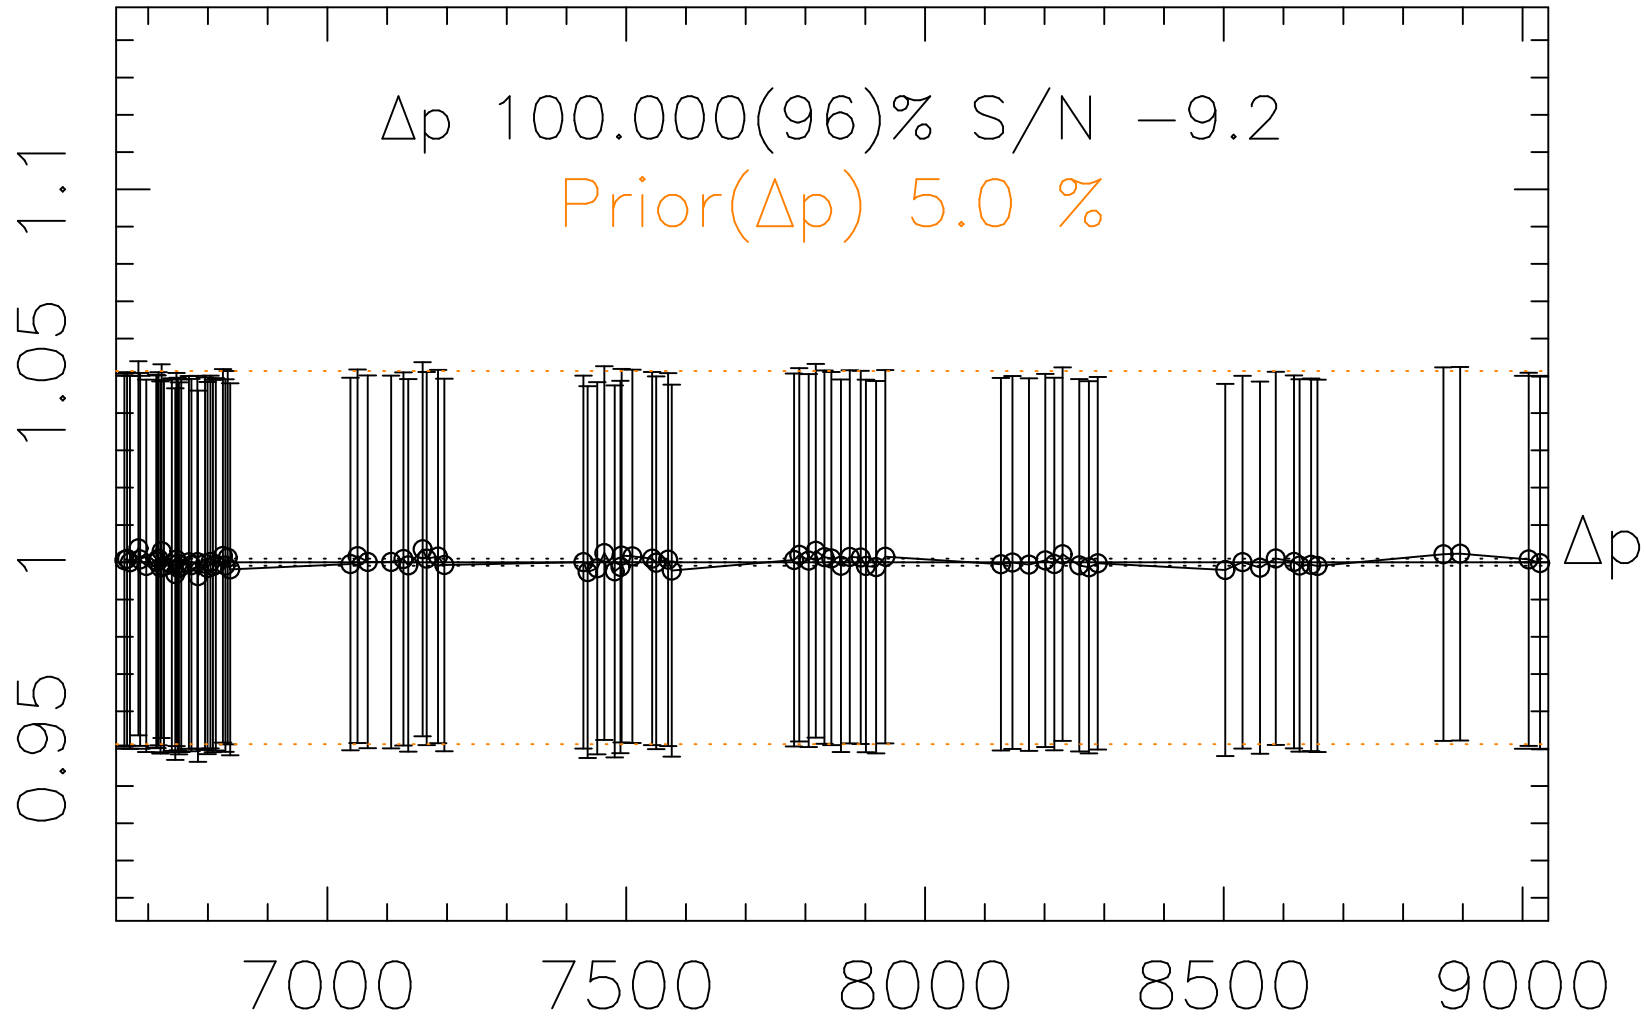

Phot Corrections

rm621

med(mad)%

Δp 1

MJD - 2450000