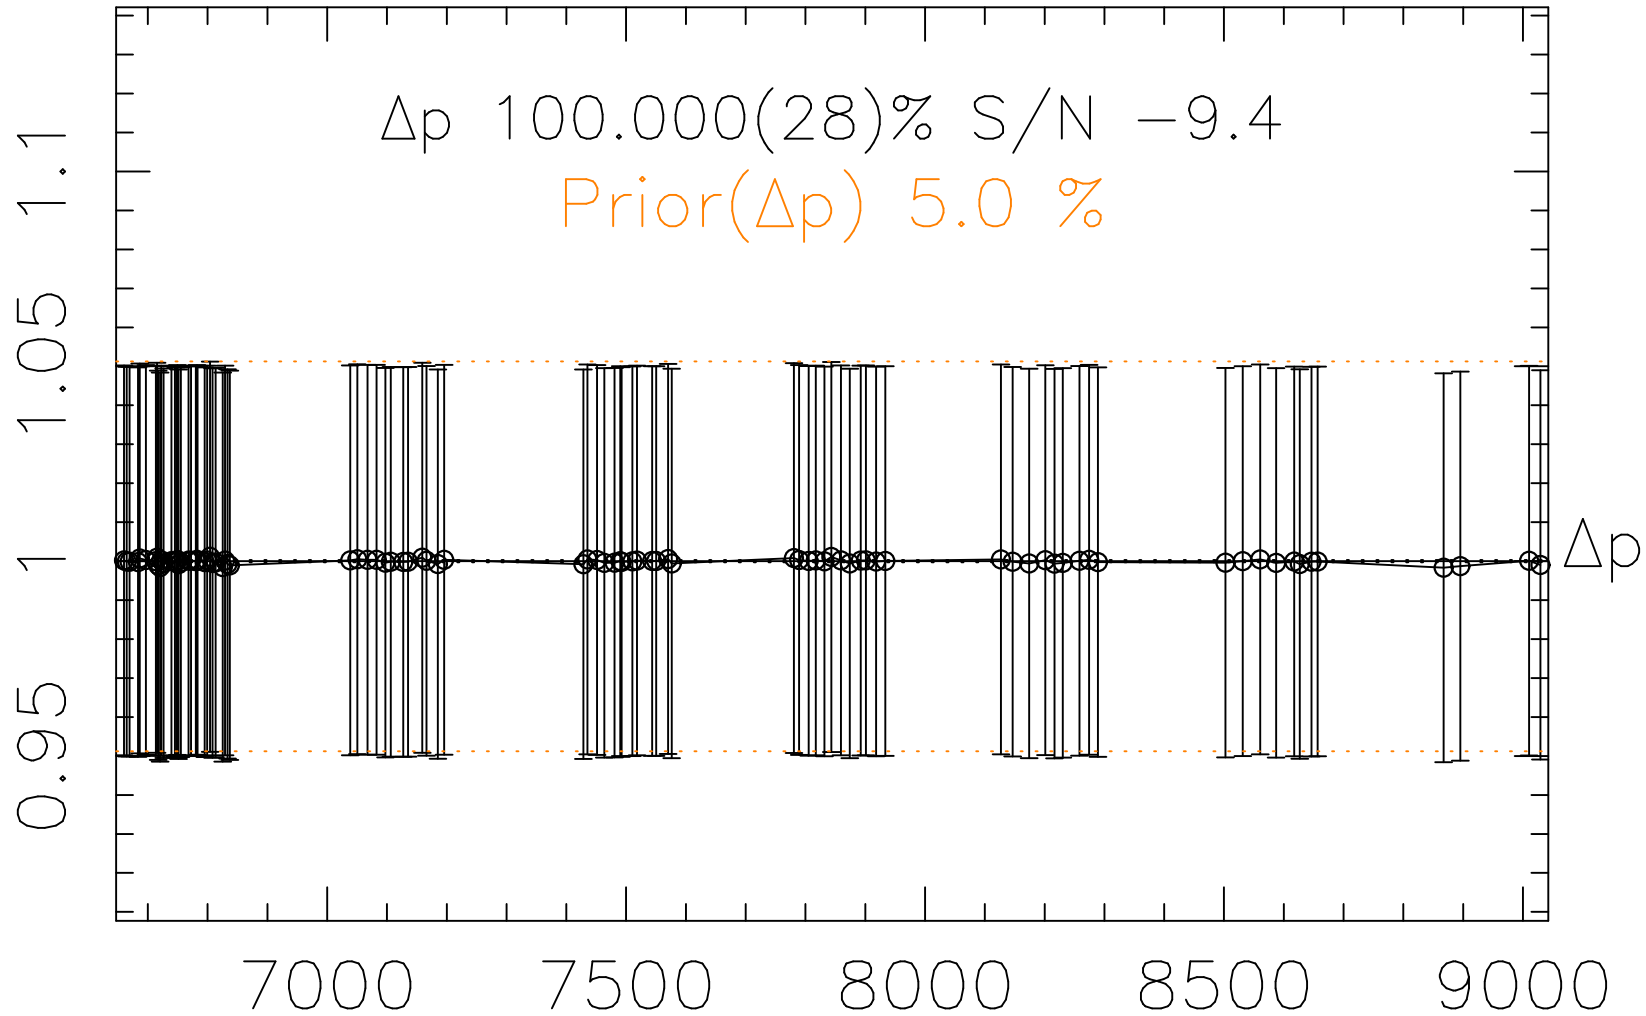

Phot Corrections

rm625

med(mad)%

Δp 1

MJD - 2450000