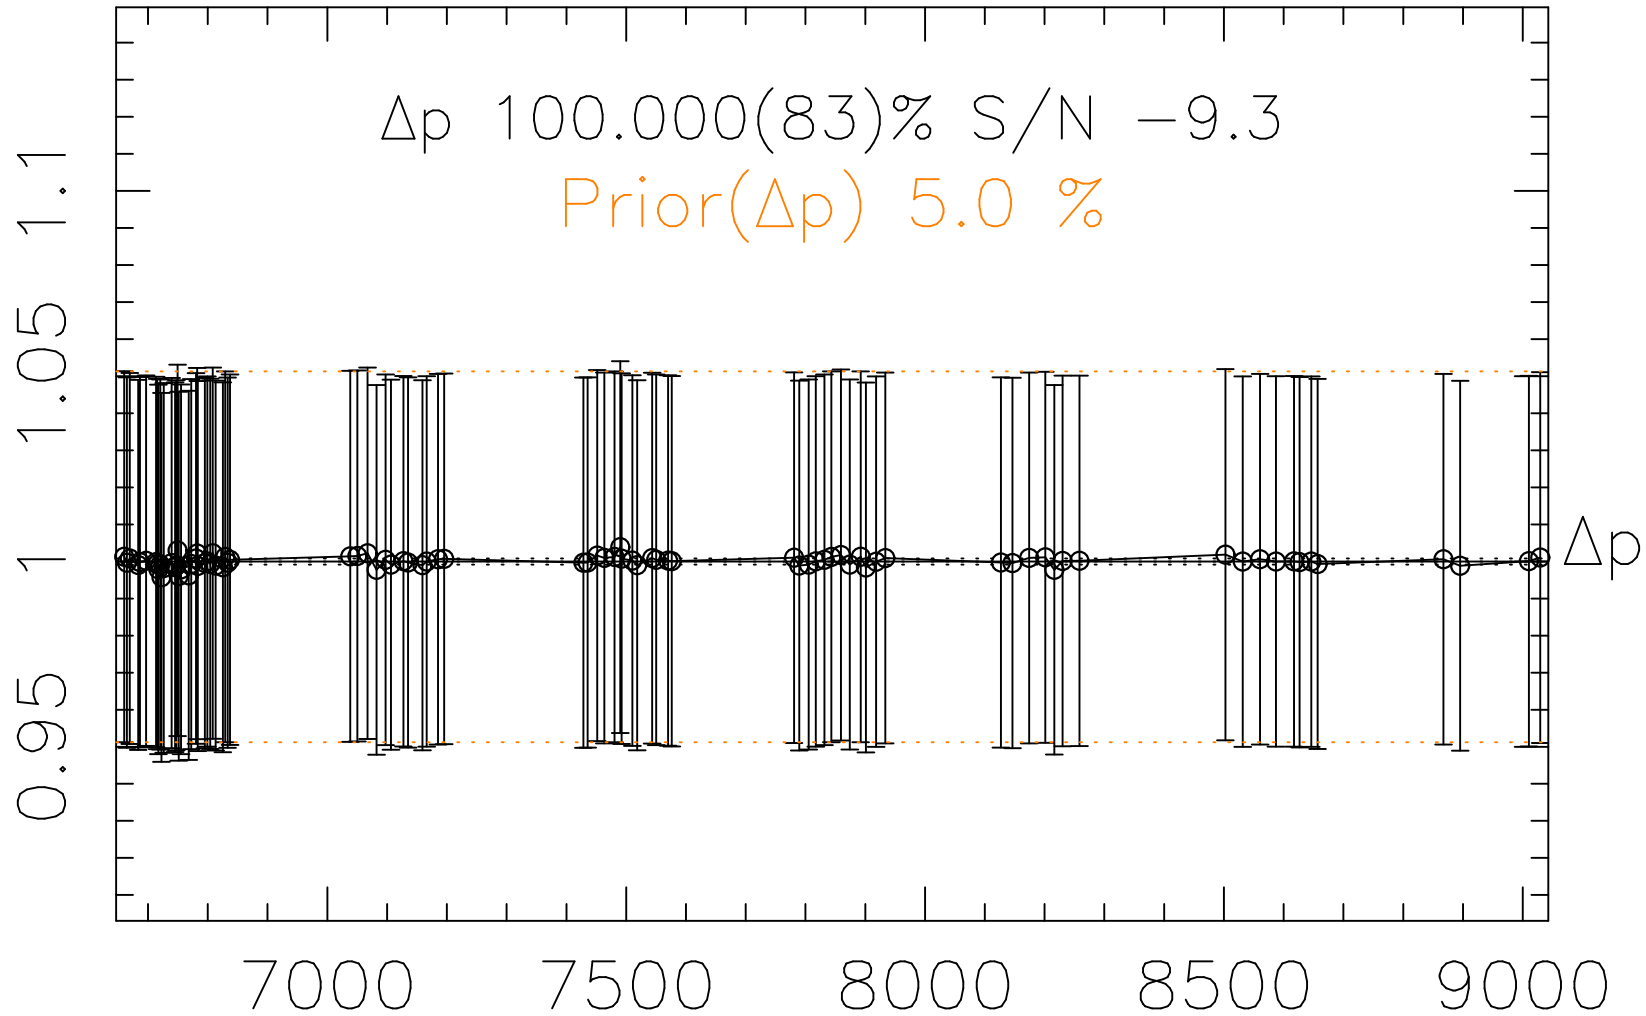

Phot Corrections

rm626

med(mad)%

Δp 1

MJD - 2450000