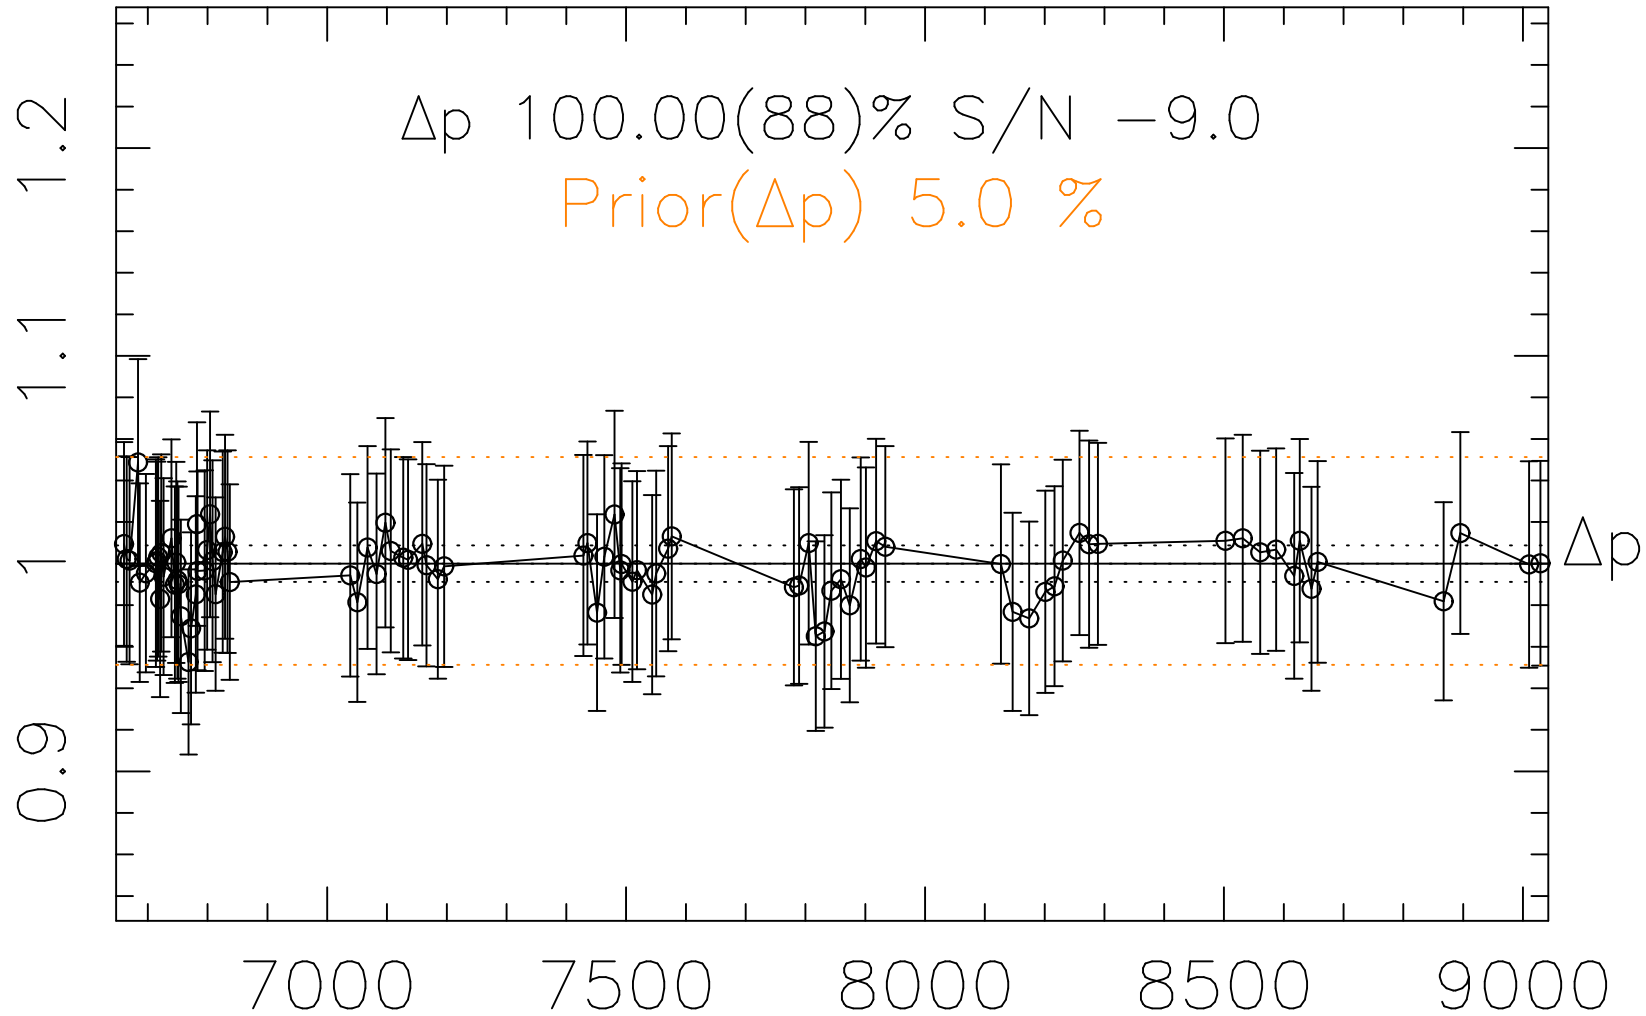

Phot Corrections

rm643

med(mad)%

Δp 1

MJD - 2450000