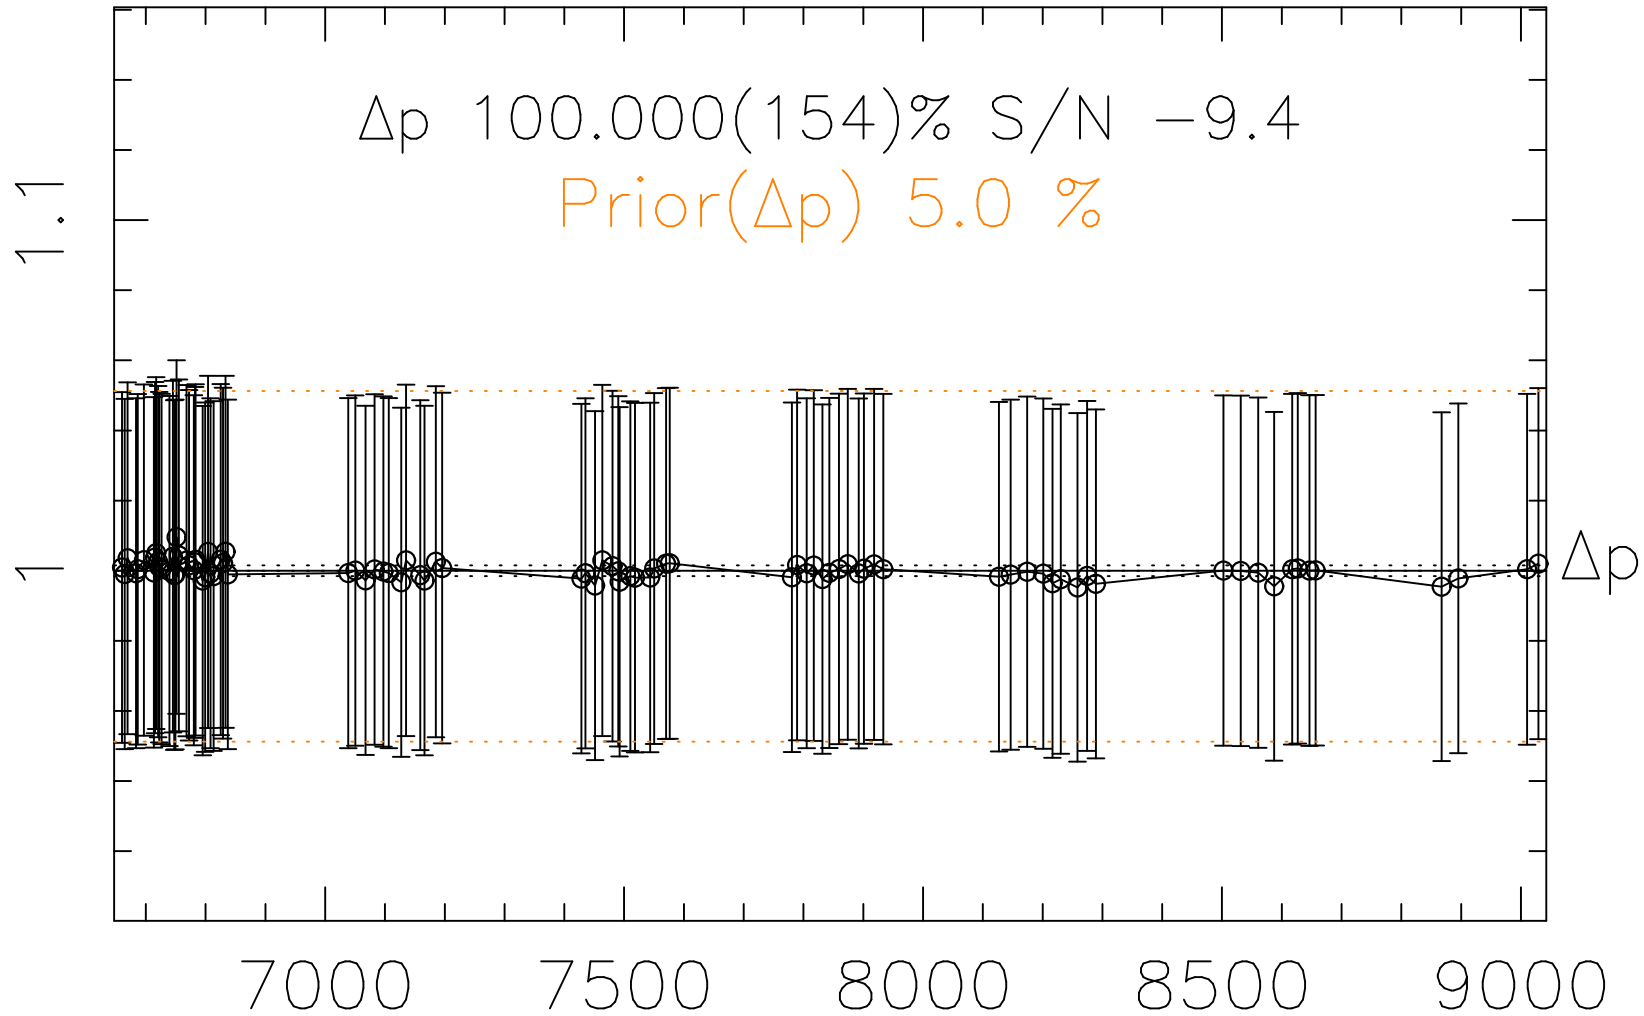

Phot Corrections

rm658

med(mad)%

Δp 1

MJD - 2450000