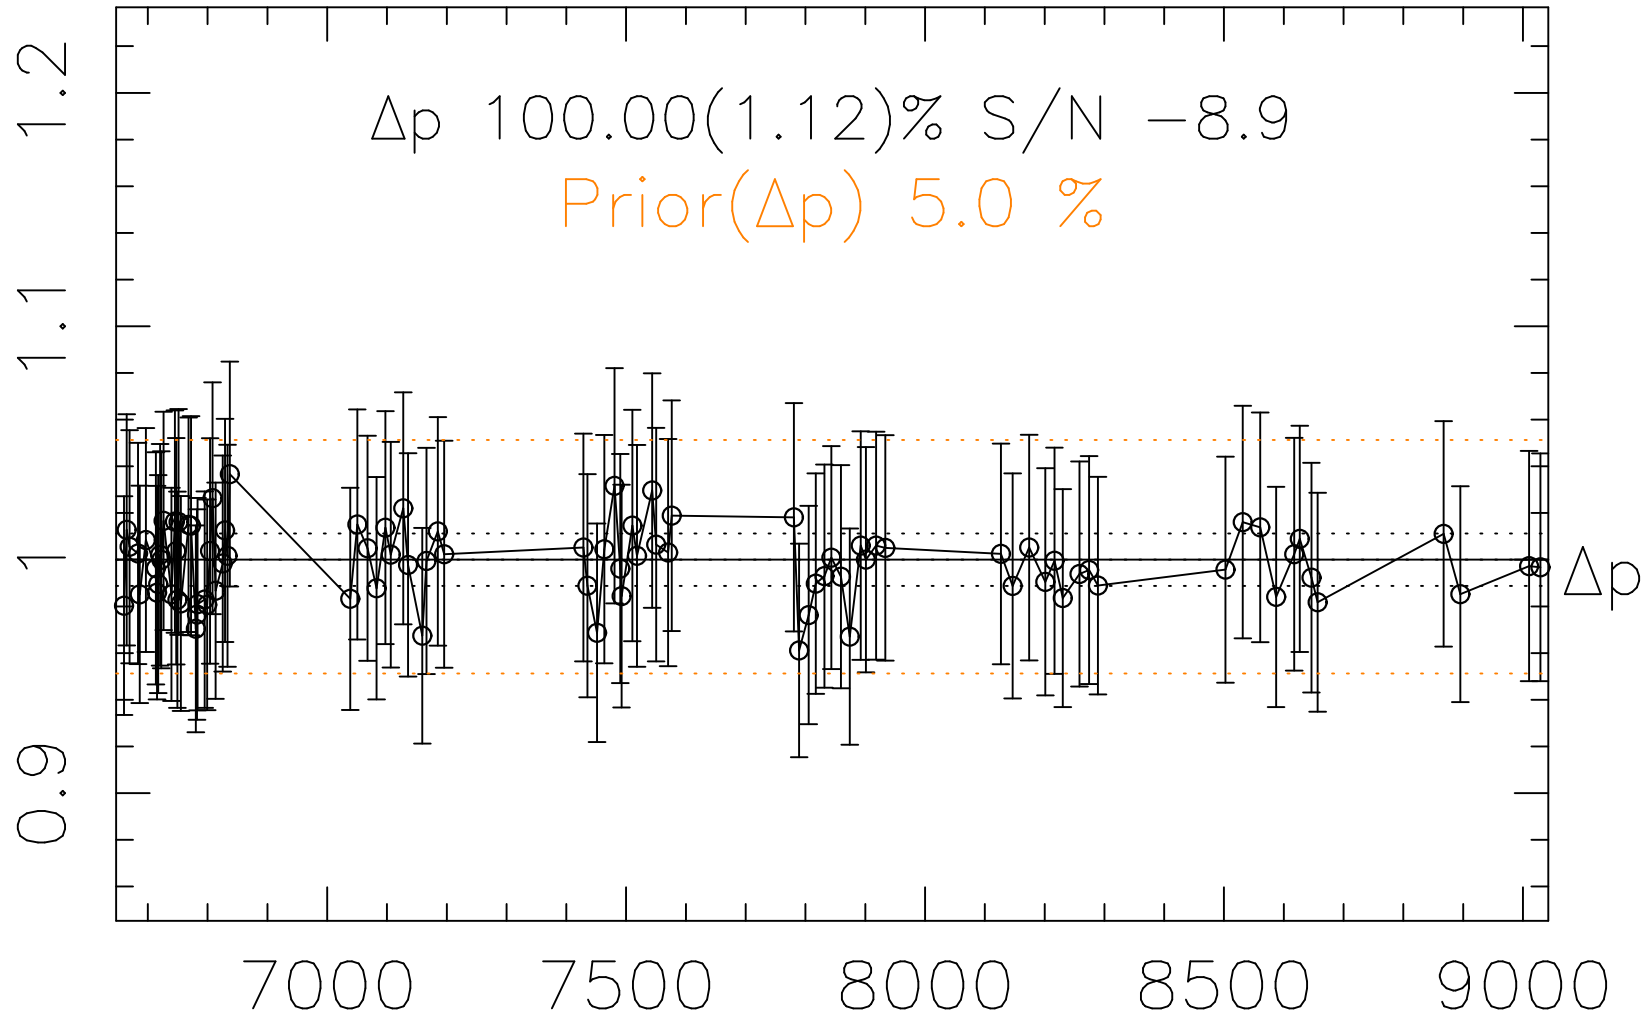

Phot Corrections

rm659

med(mad)%

Δp 1

MJD - 2450000