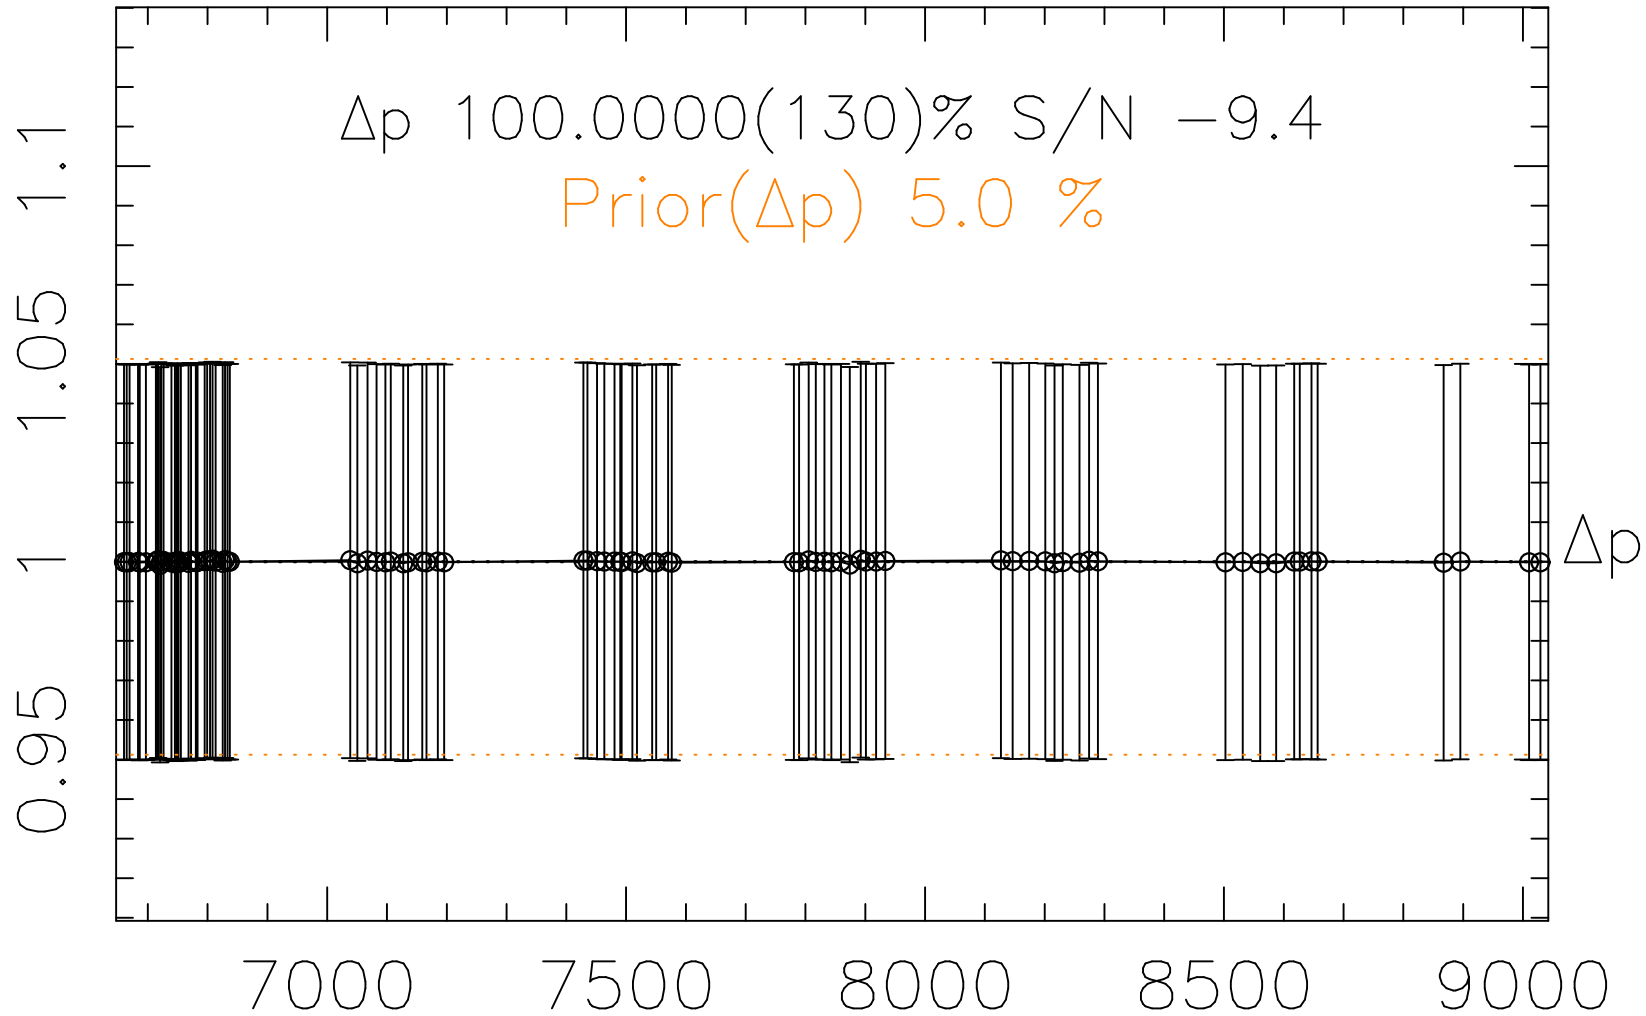

Phot Corrections

rm679

med(mad)%

Δp 1

MJD - 2450000