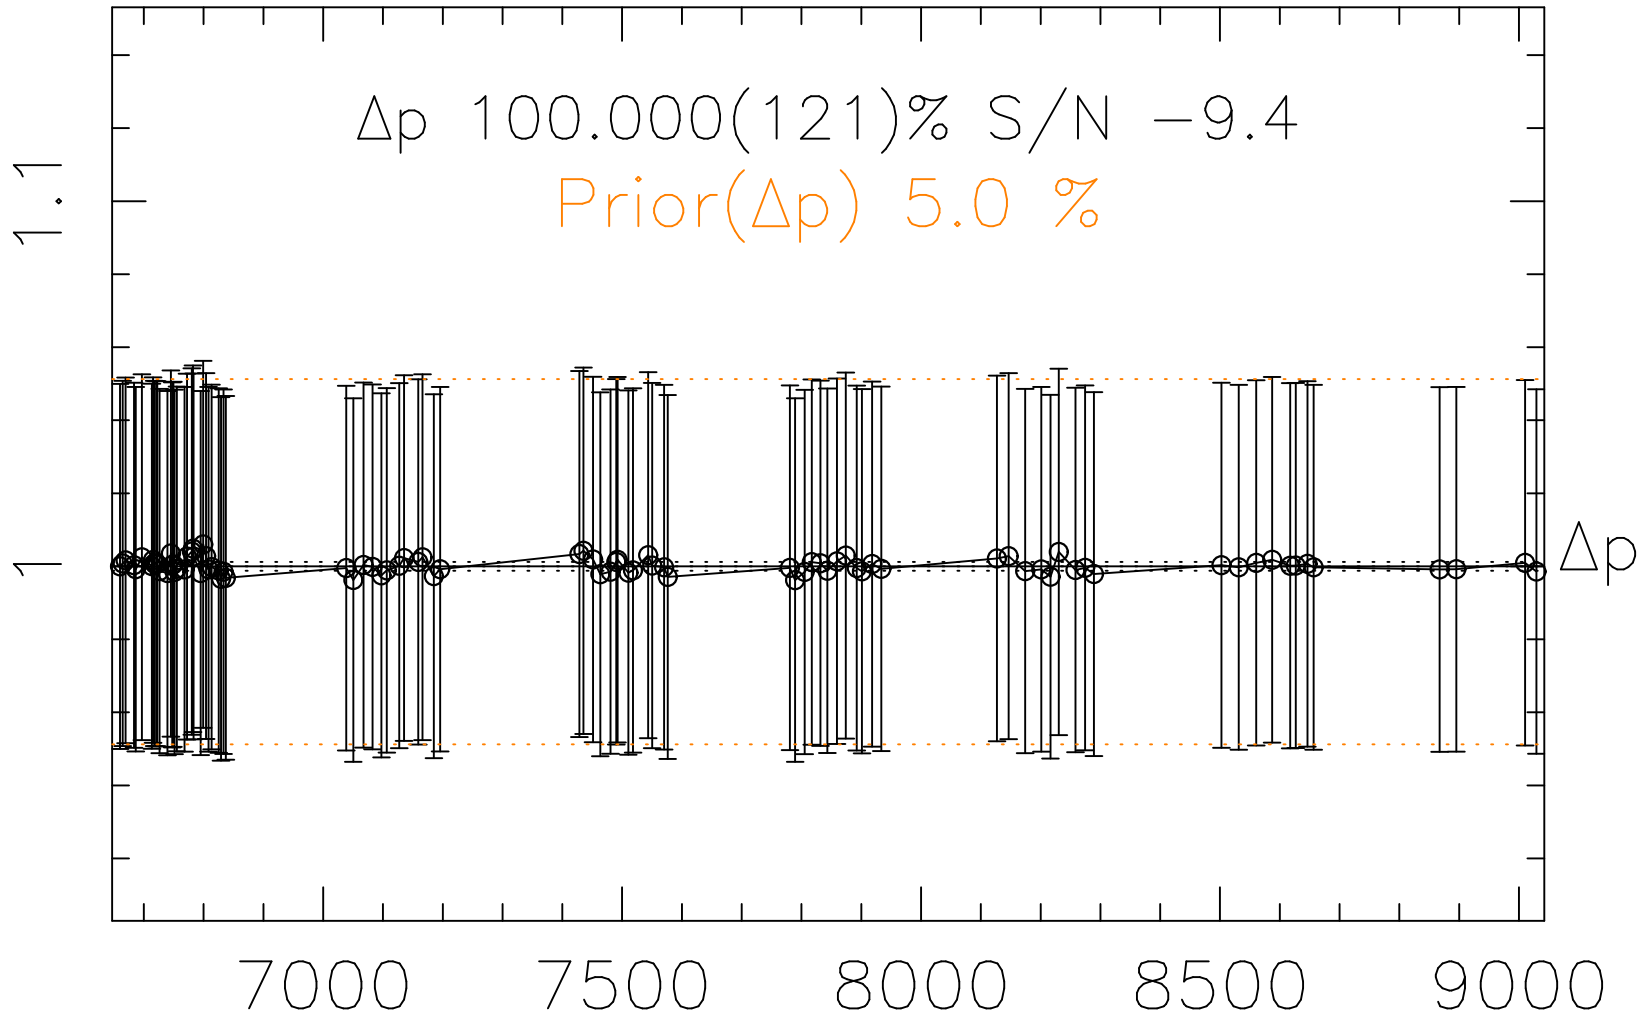

Phot Corrections

rm705

med(mad)%

Δp 1

MJD - 2450000