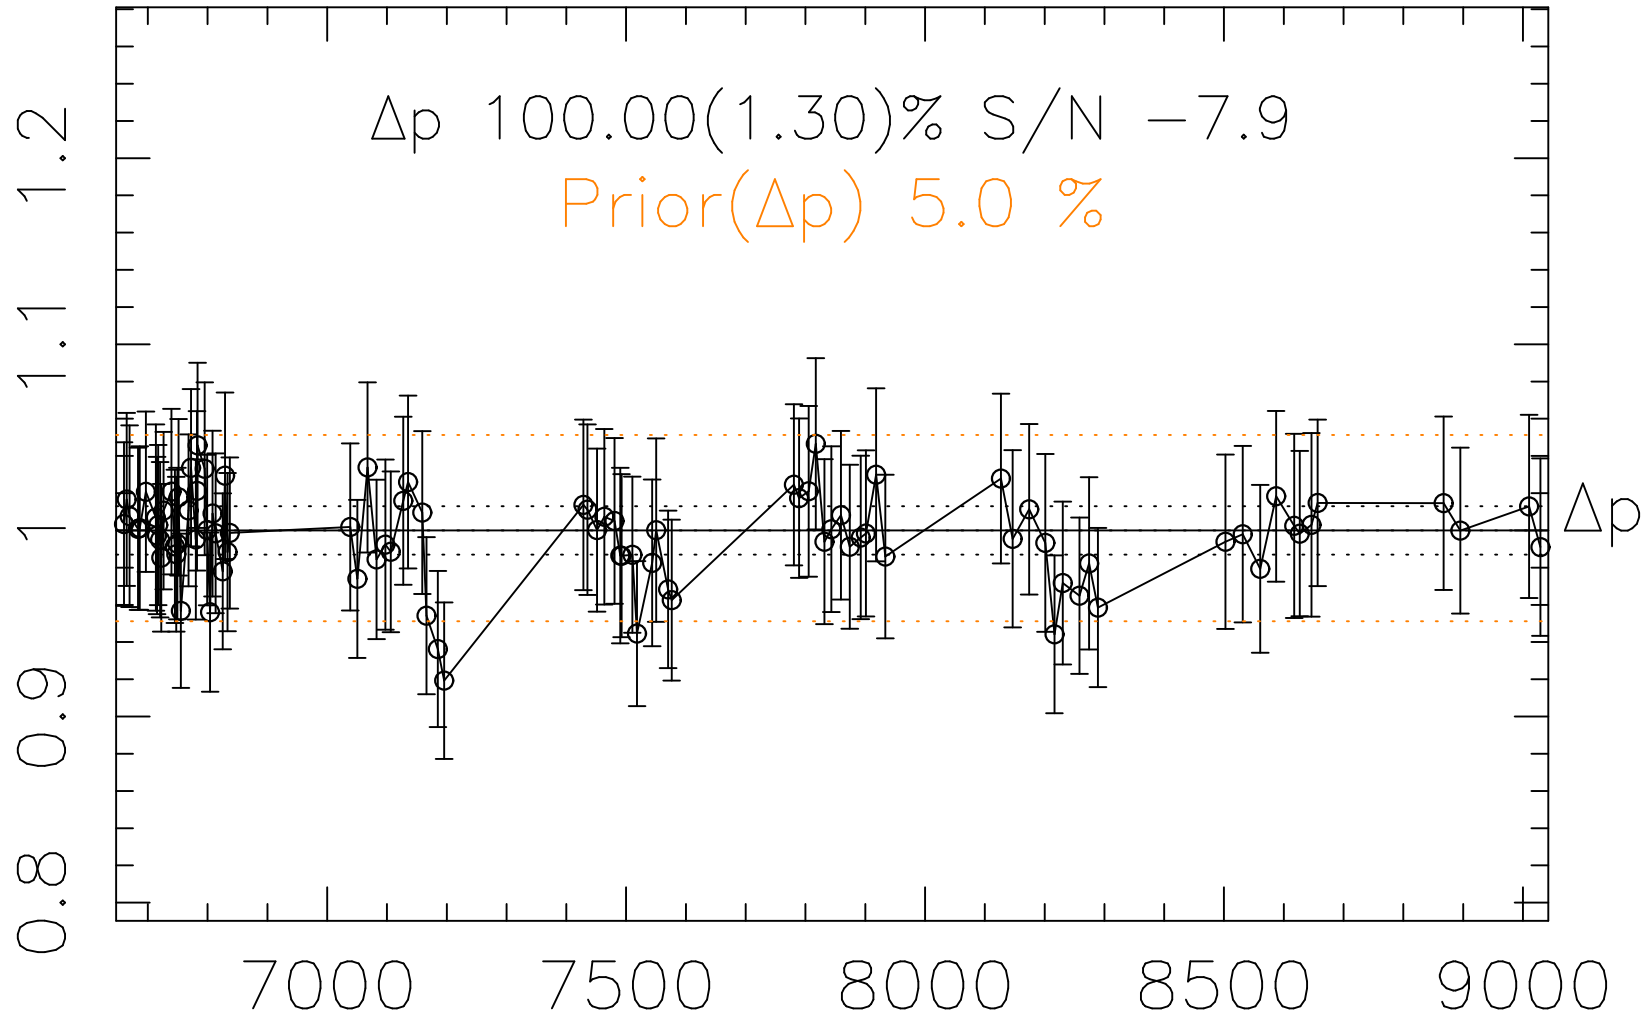

Phot Corrections

rm708

med(mad)%

Δp 1

MJD - 2450000