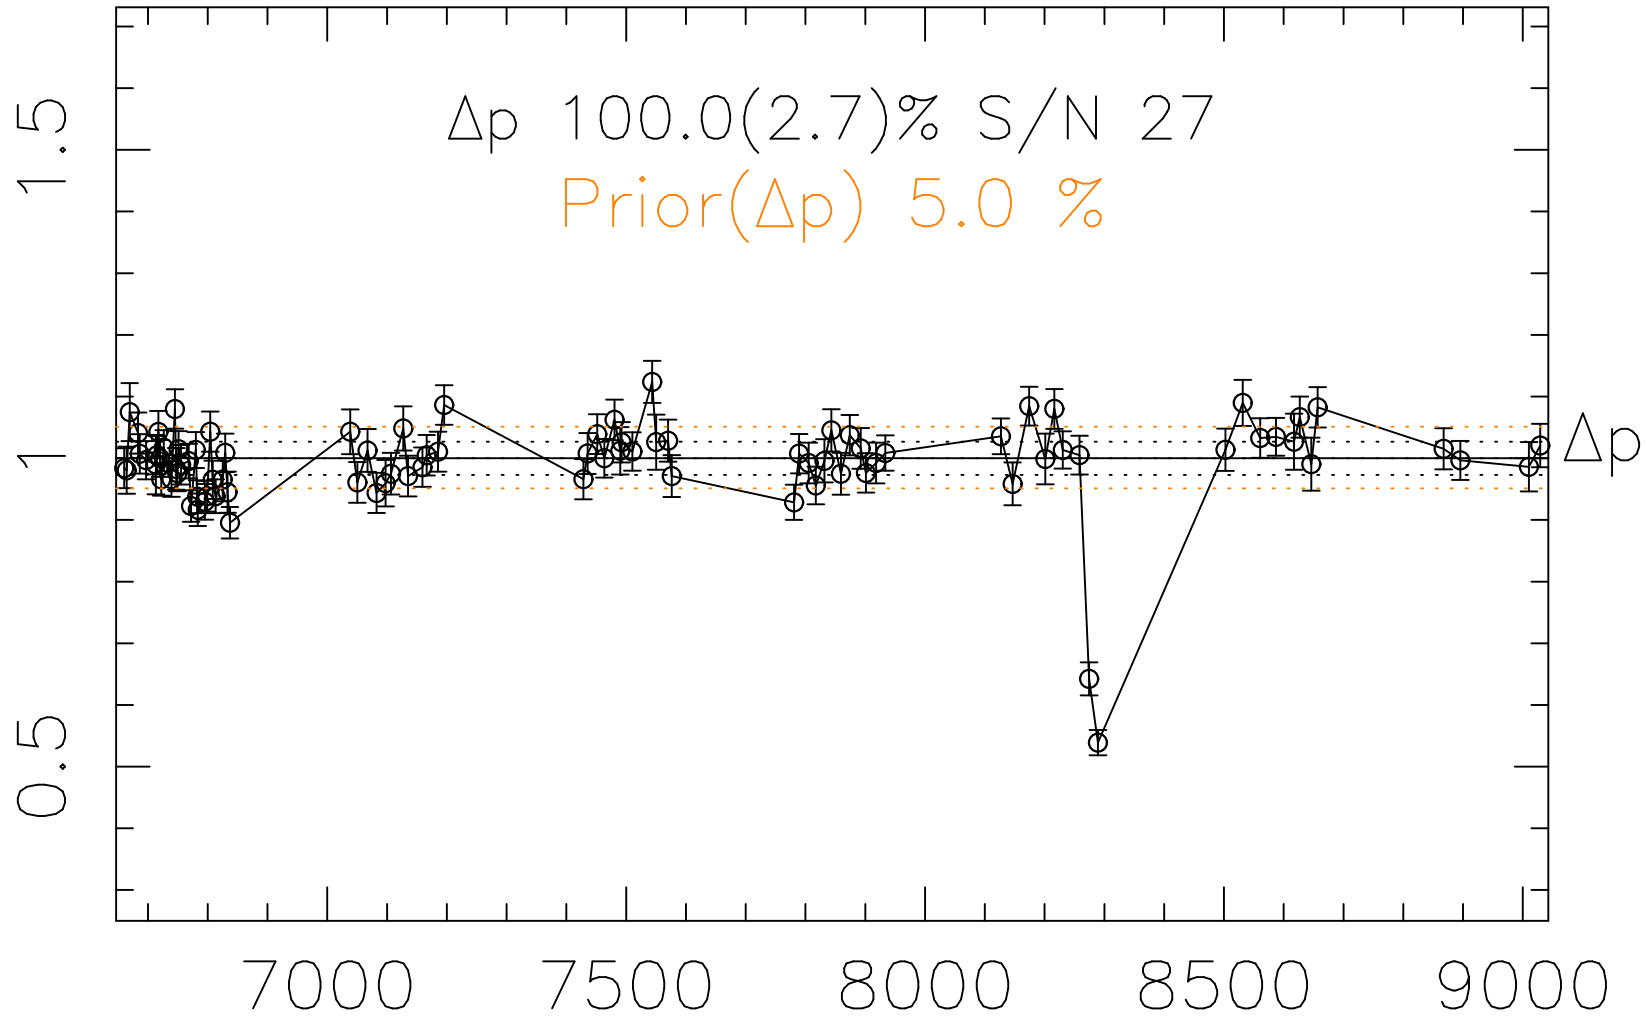

Phot Corrections

rm720

med(mad)%

Δp 1

MJD - 2450000