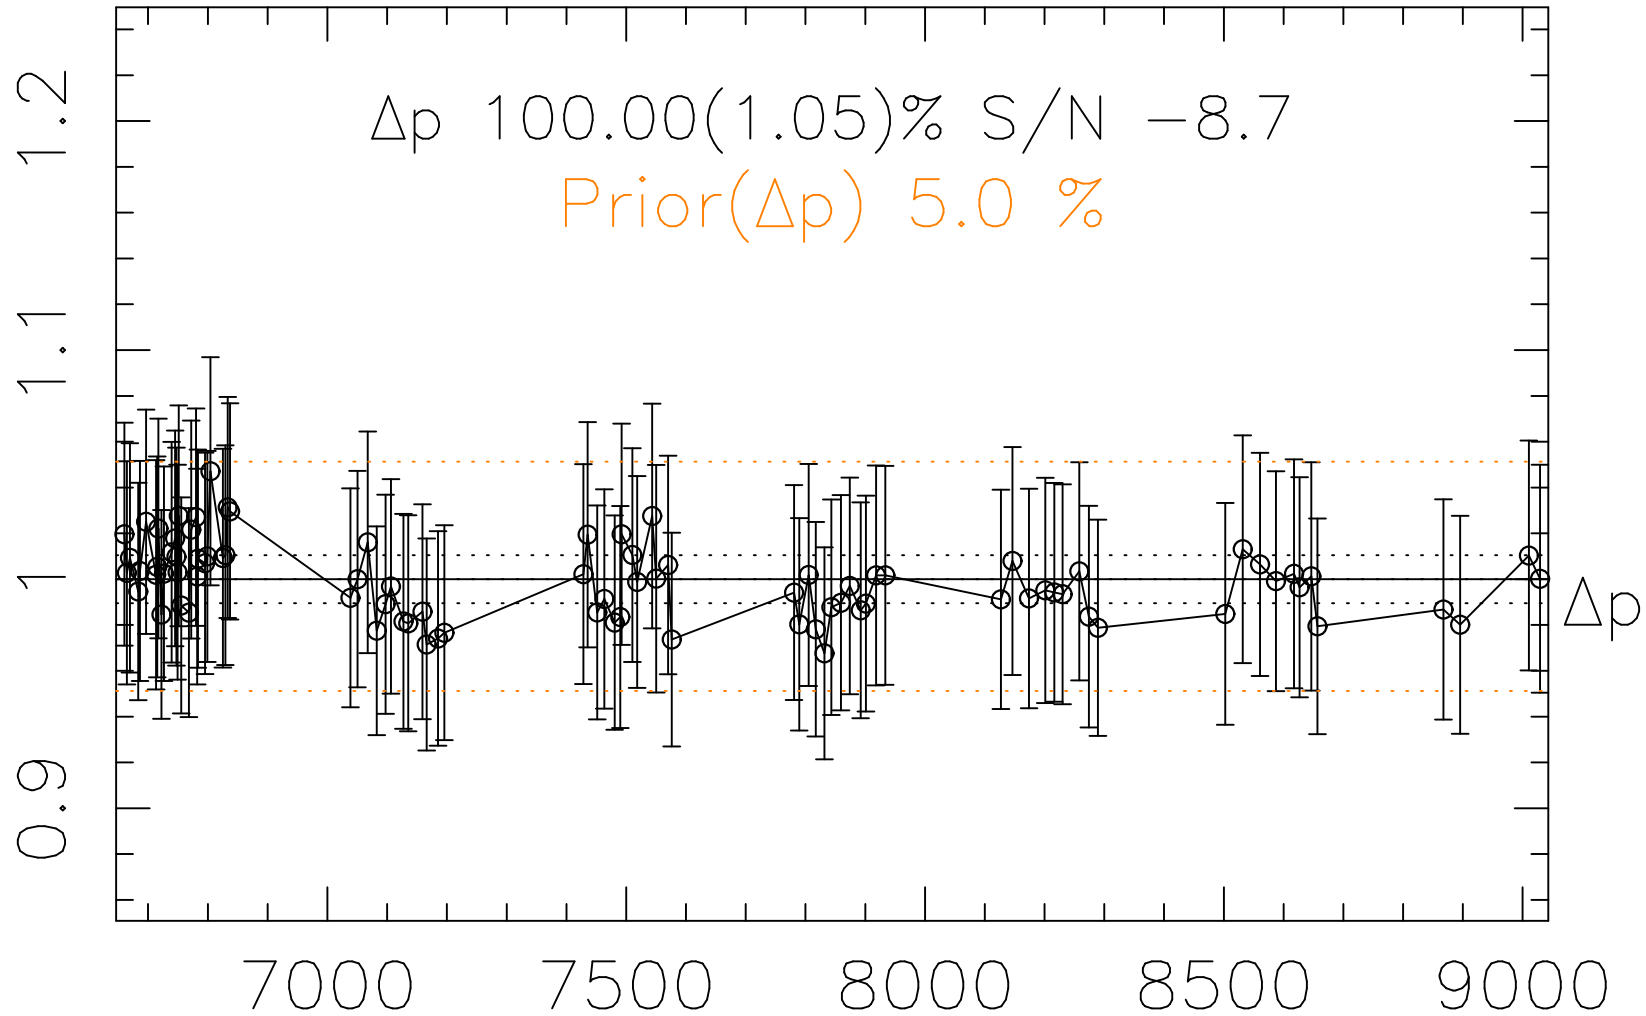

Phot Corrections

rm740

med(mad)%

Δp 1

MJD - 2450000