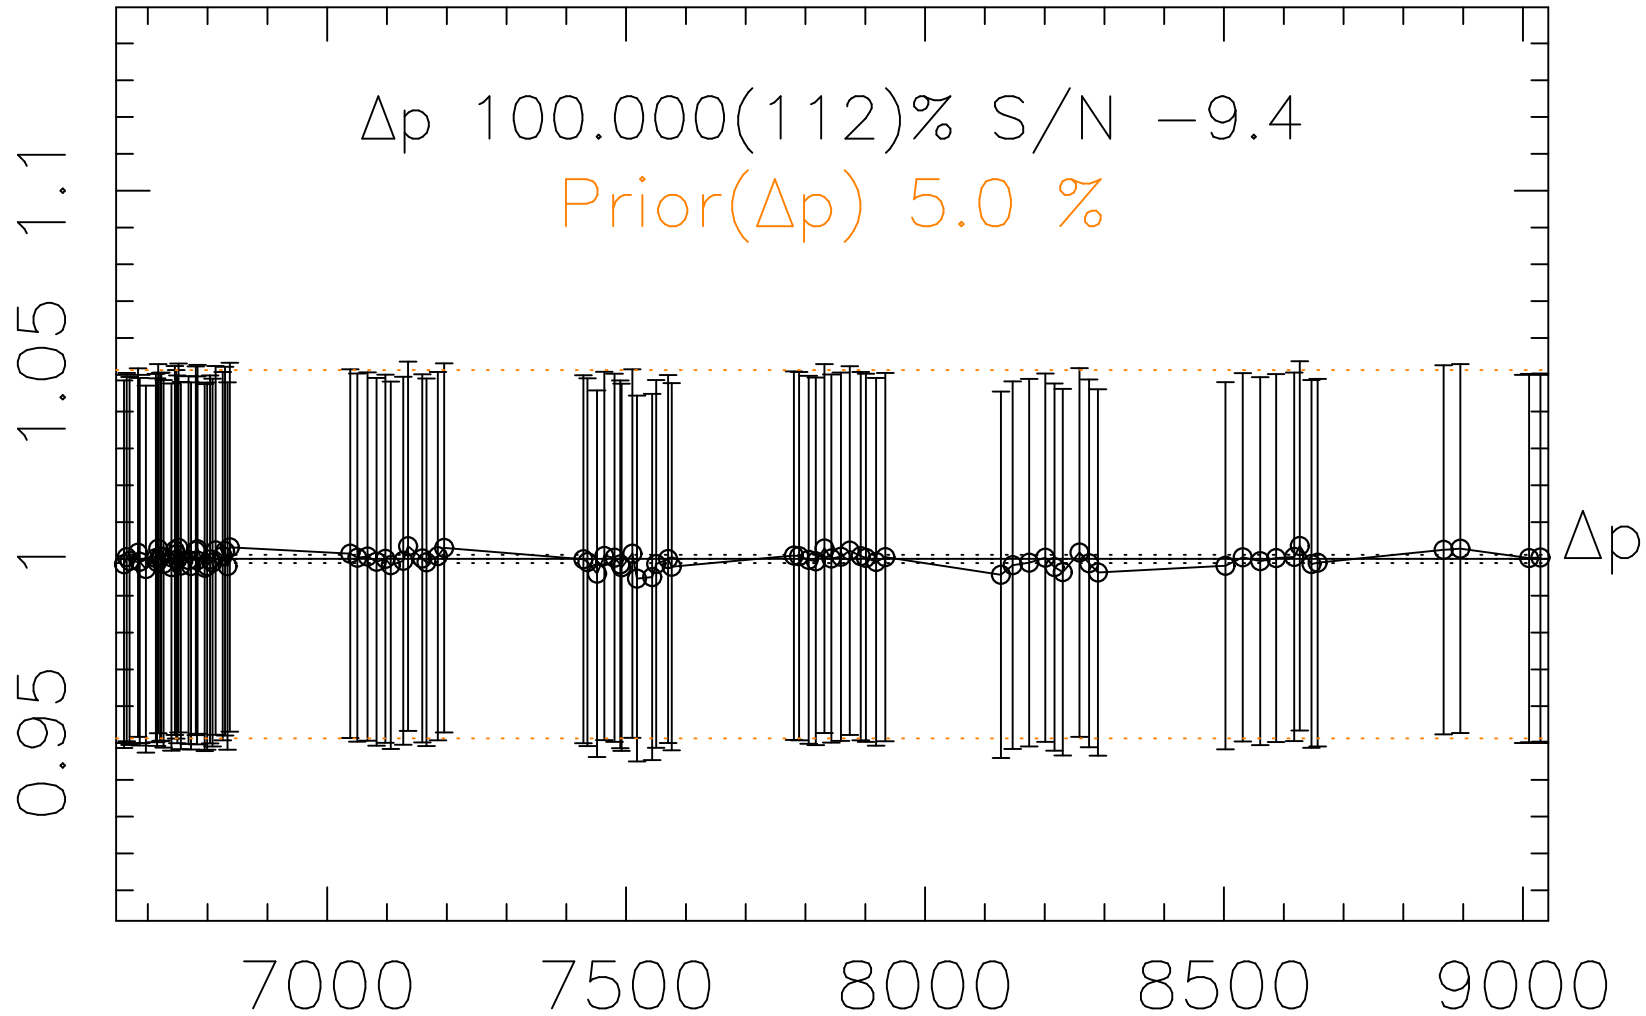

Phot Corrections

rm742

med(mad)%

Δp 1

MJD - 2450000