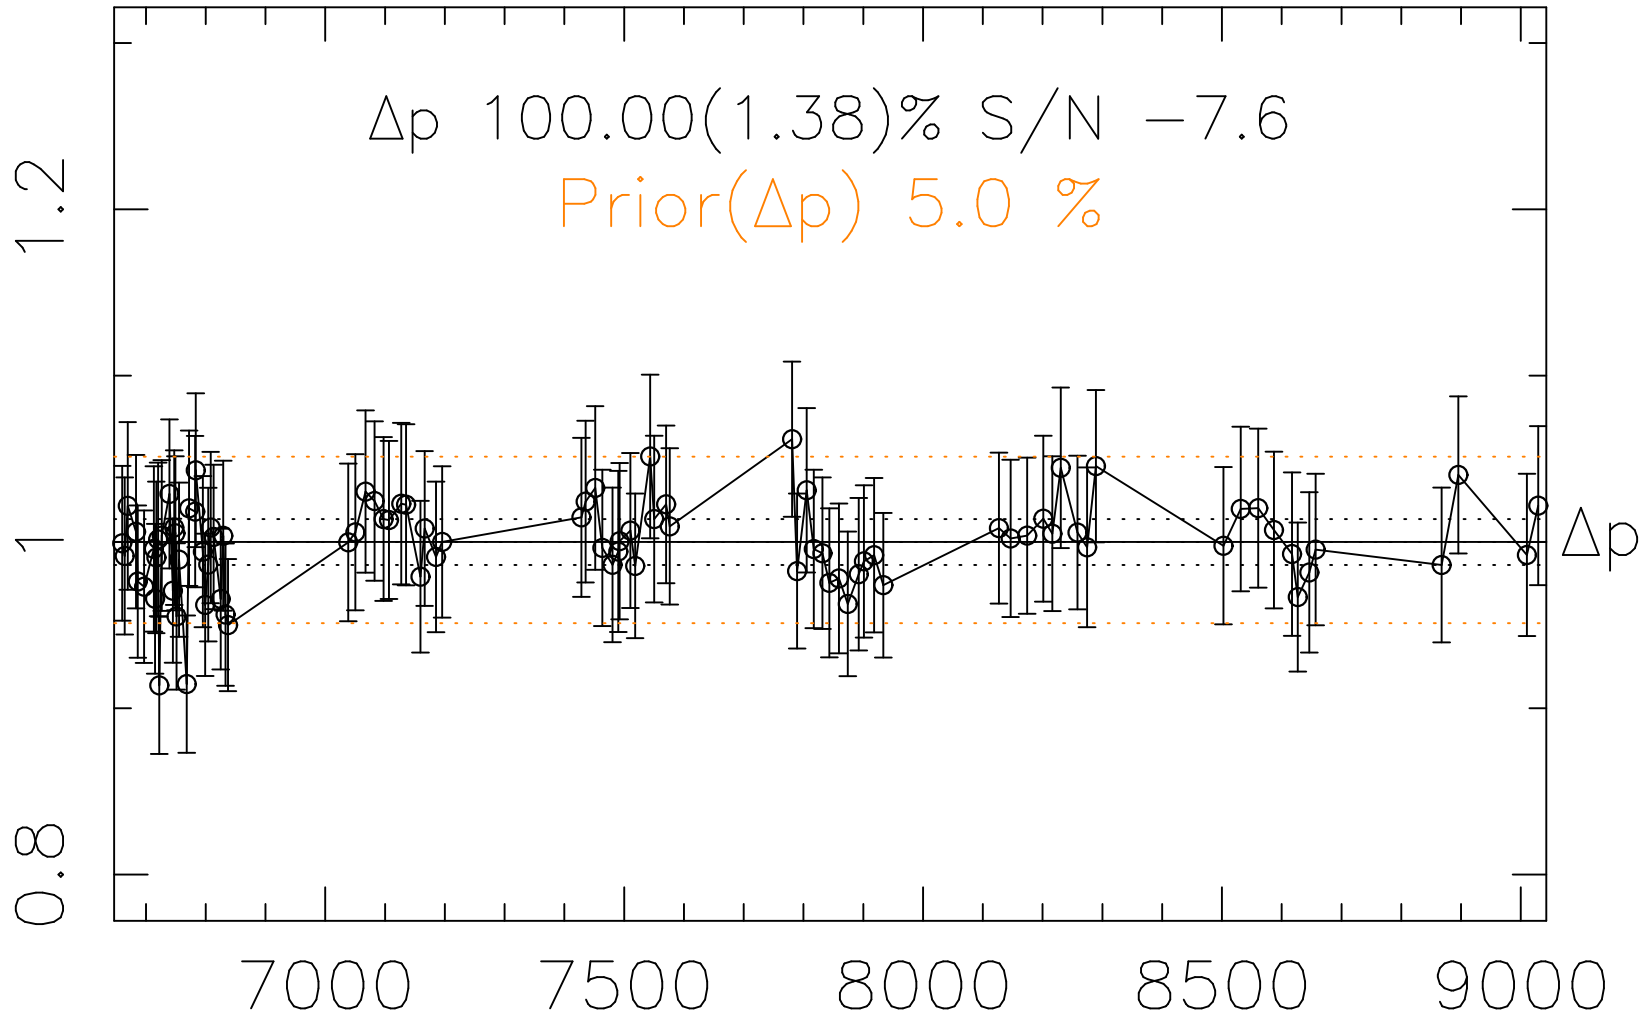

Phot Corrections

rm744

med(mad)%

Δp 1

MJD - 2450000