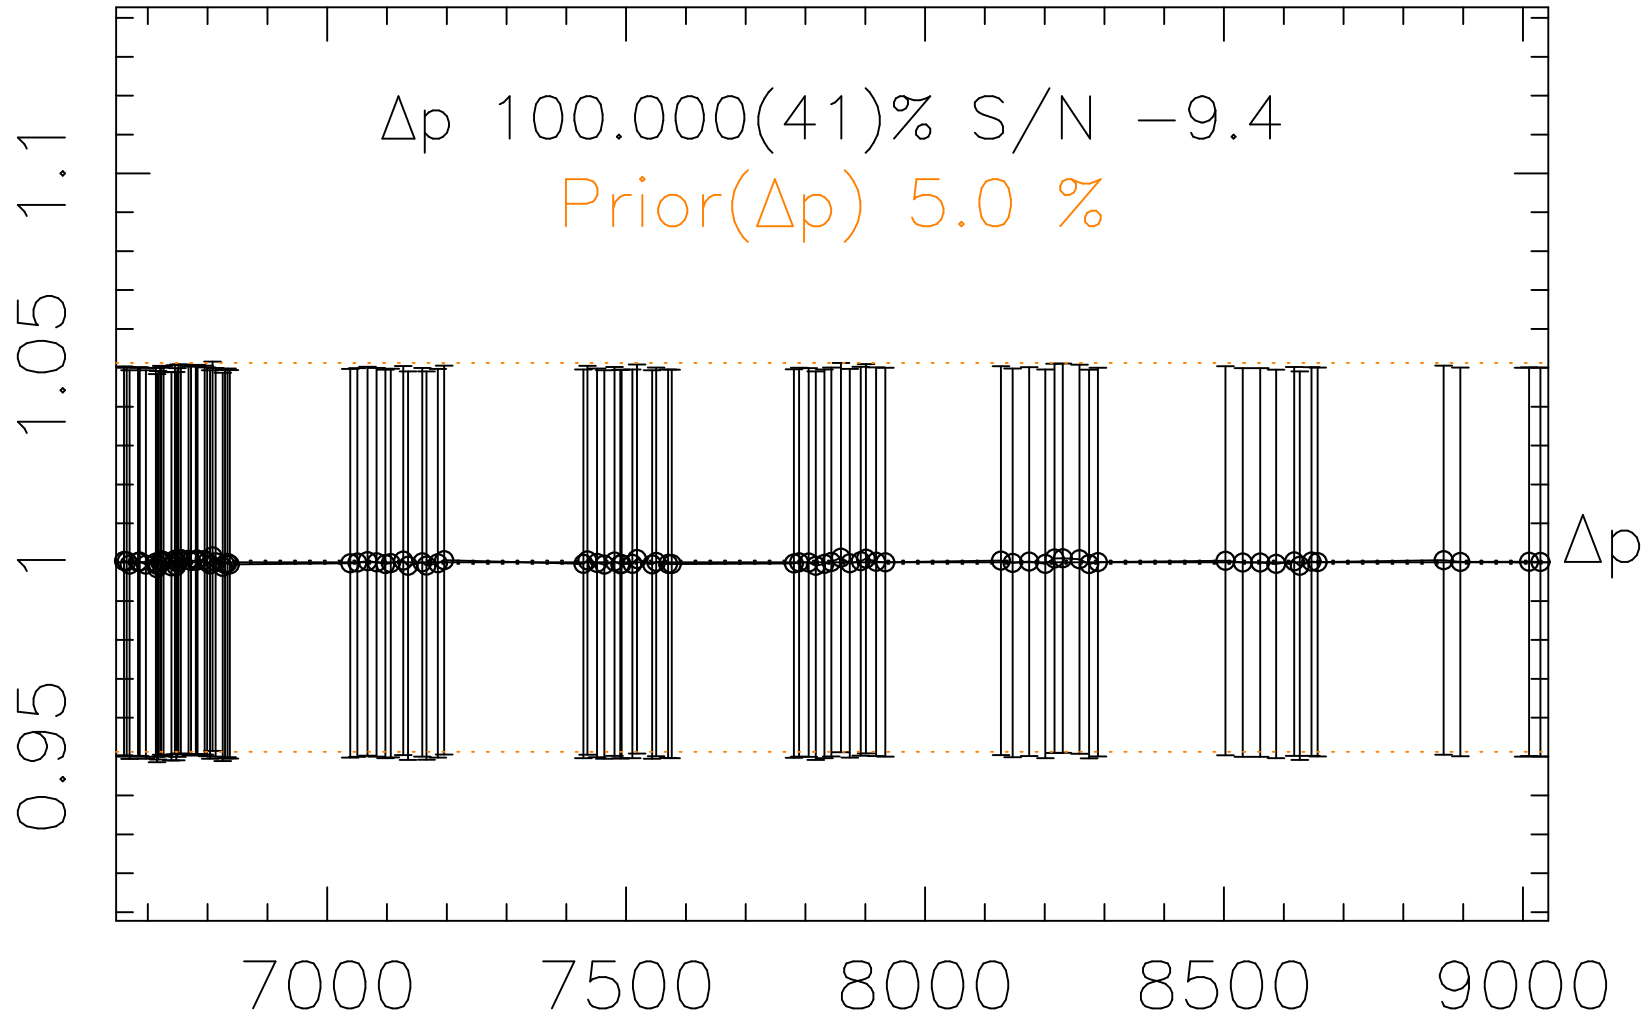

Phot Corrections

rm745

med(mad)%

Δp 1

MJD - 2450000