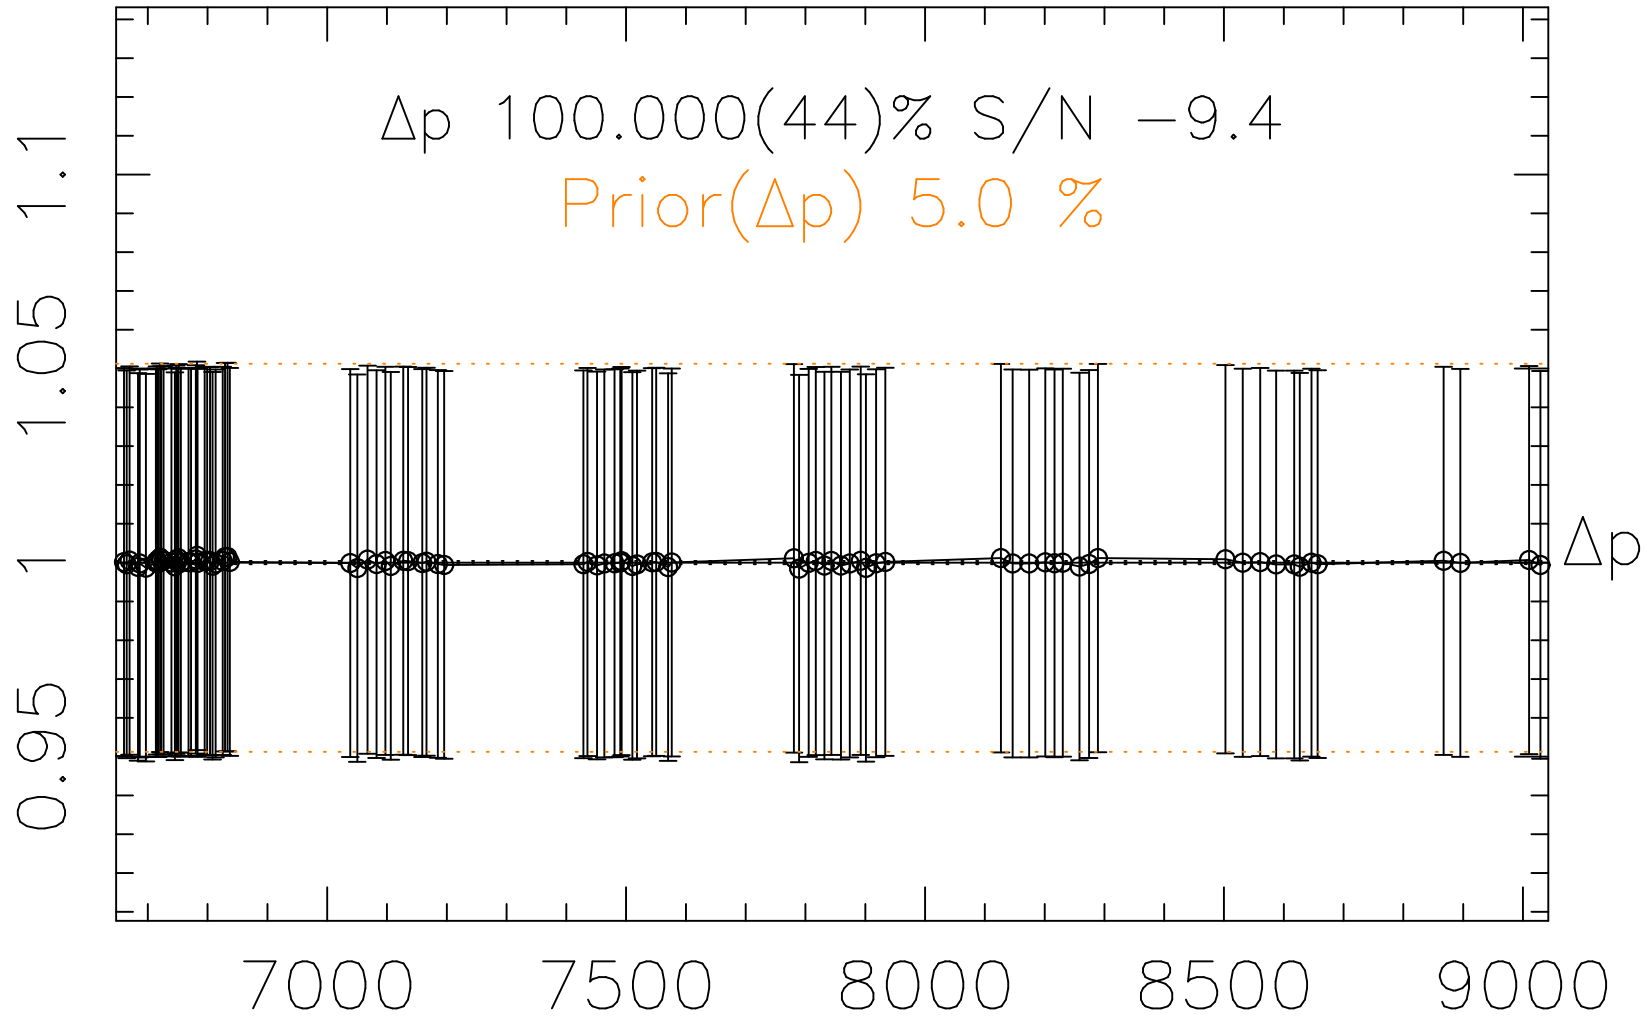

Phot Corrections

rm748

med(mad)%

Δp 1

MJD - 2450000