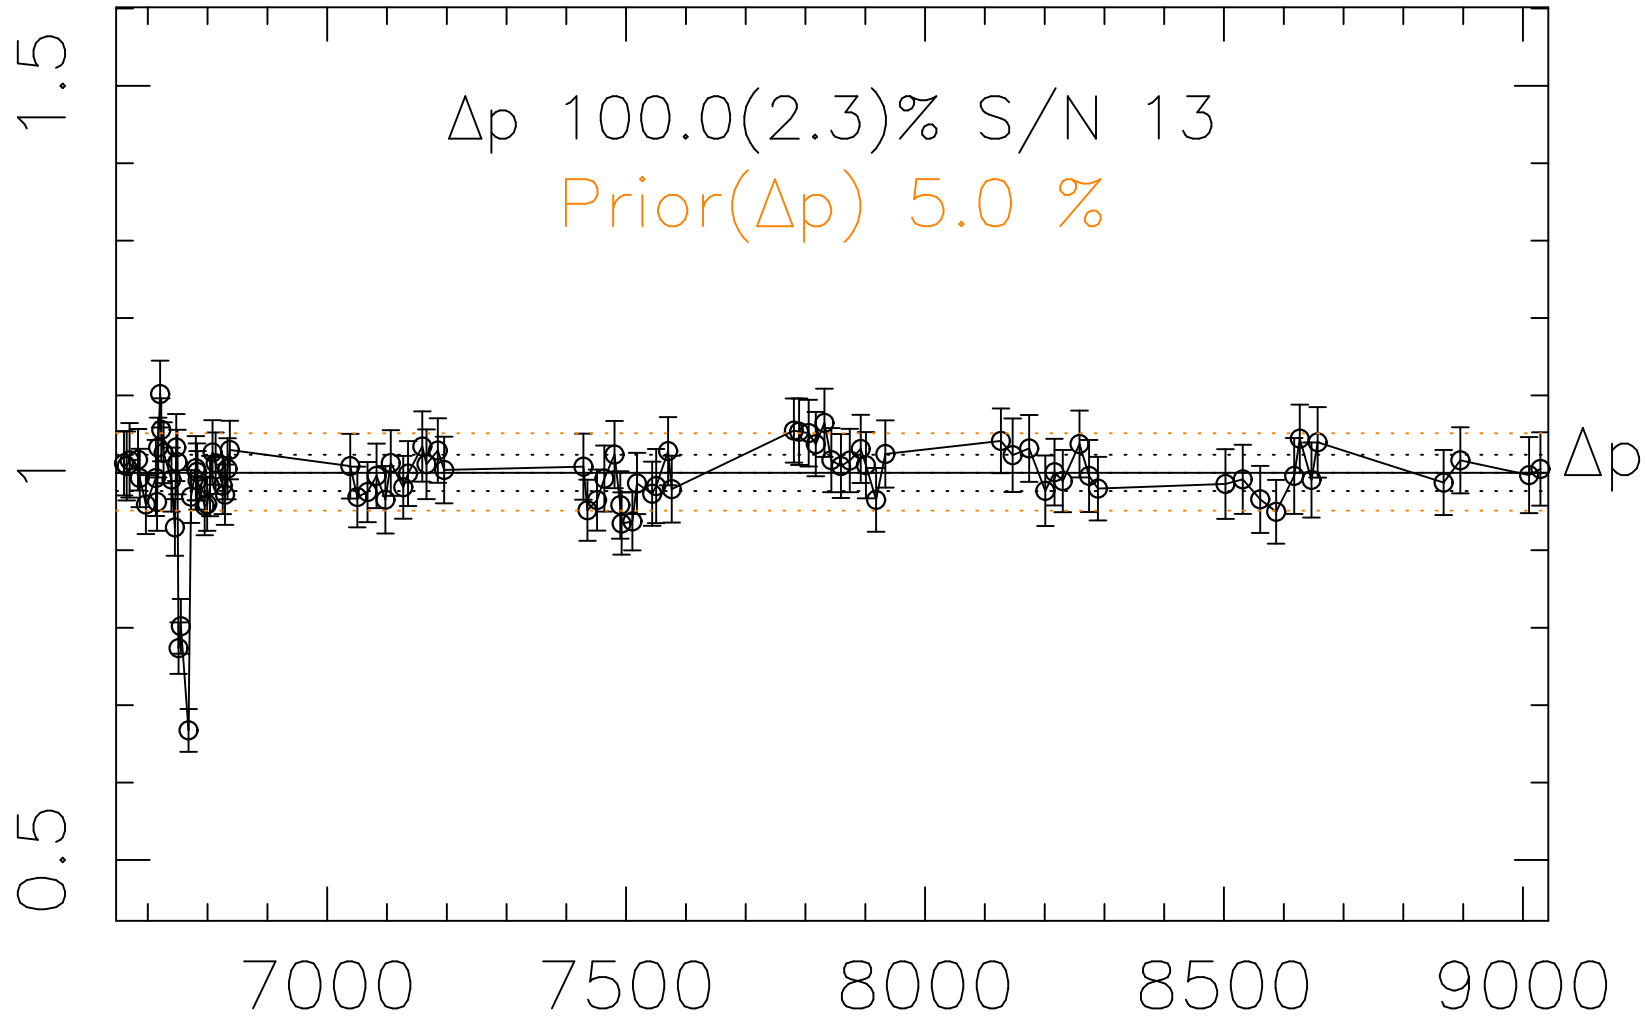

Phot Corrections

rm749

med(mad)%

Δp 1

MJD - 2450000