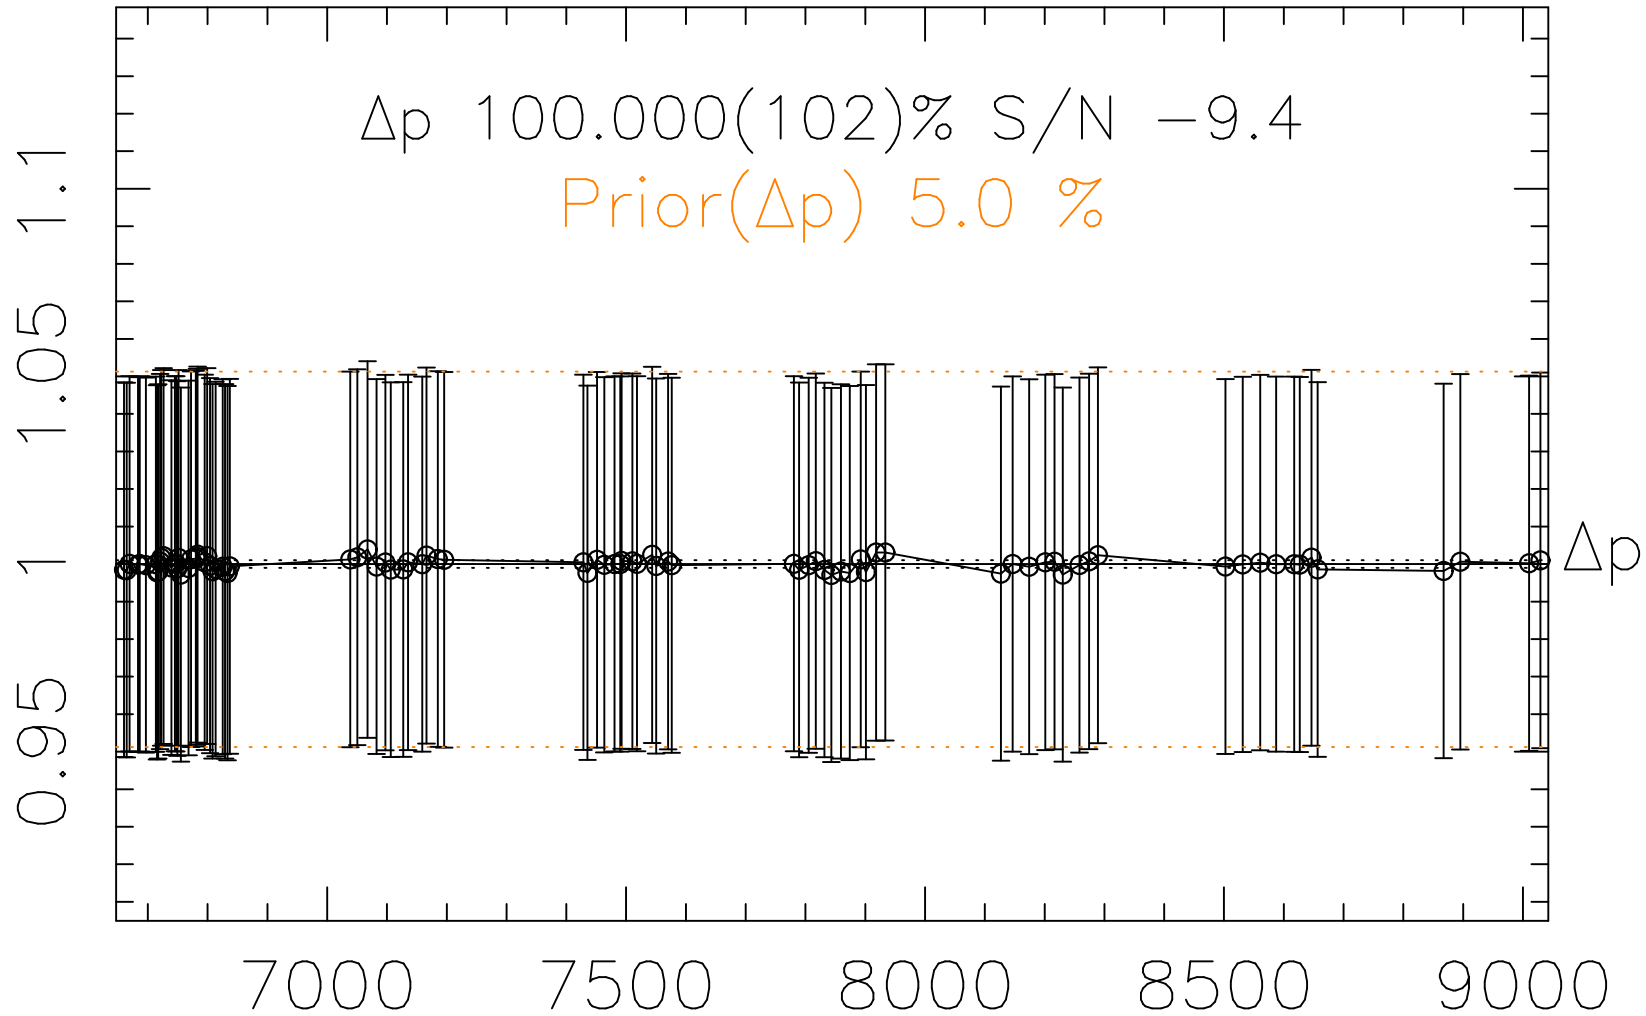

Phot Corrections

rm754

med(mad)%

Δp 1

MJD - 2450000