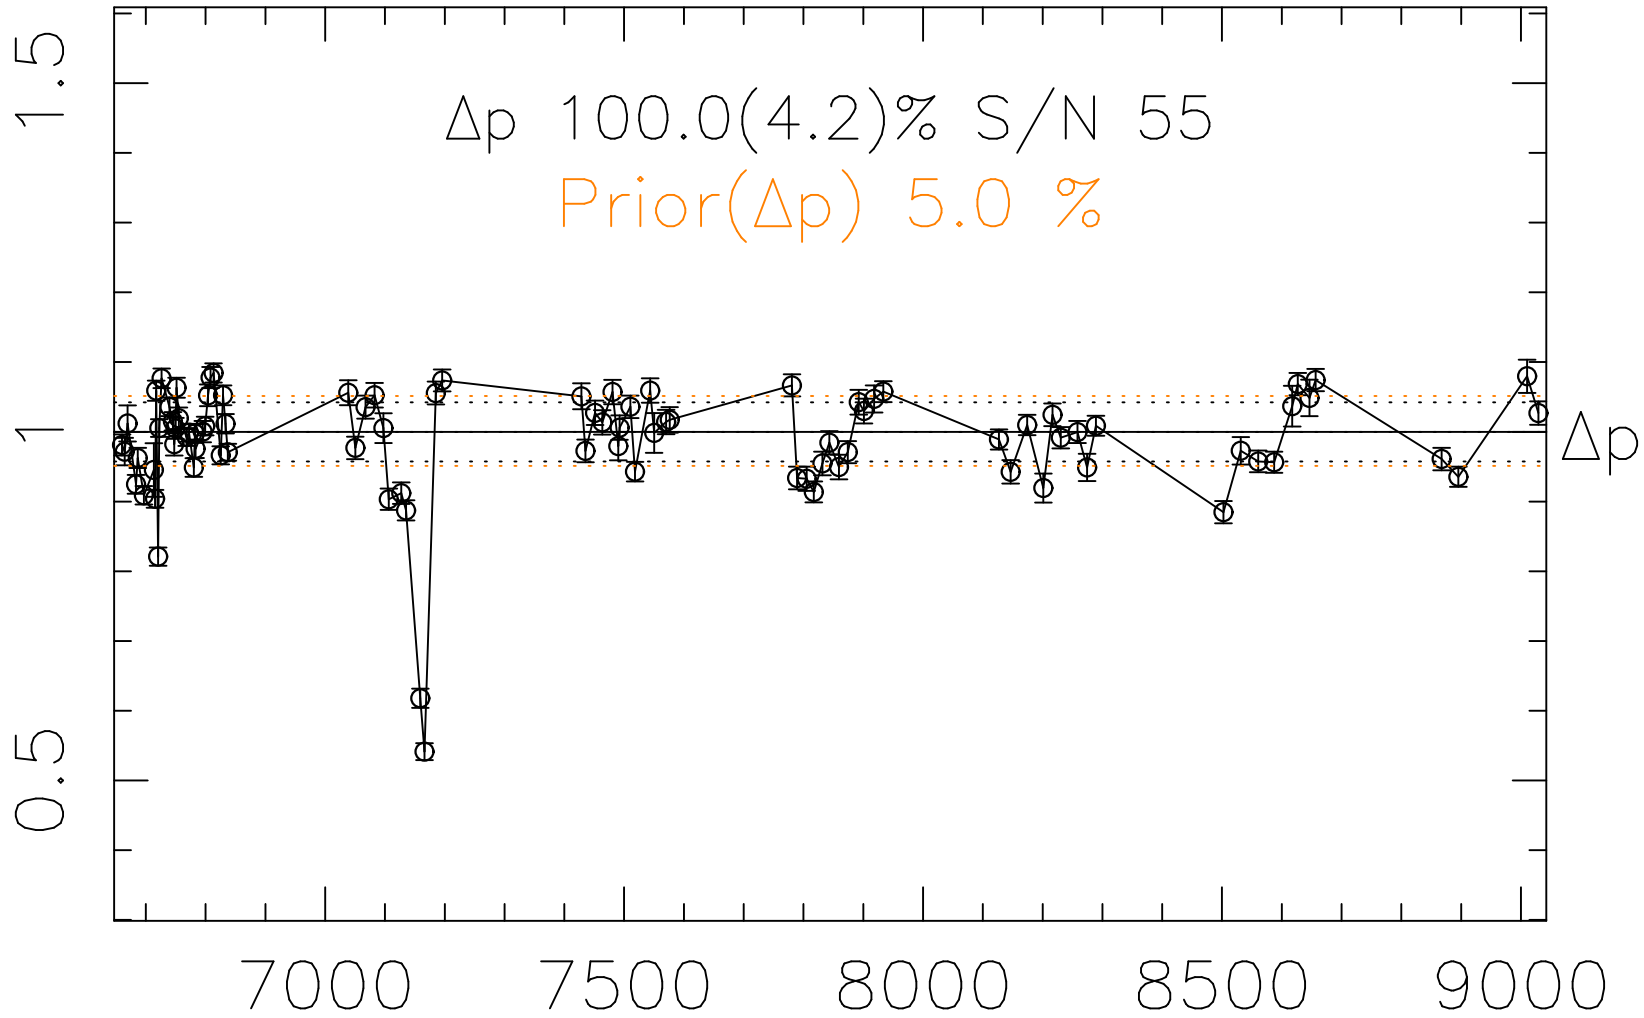

Phot Corrections

rm767

med(mad)%

Δp 1

MJD - 2450000