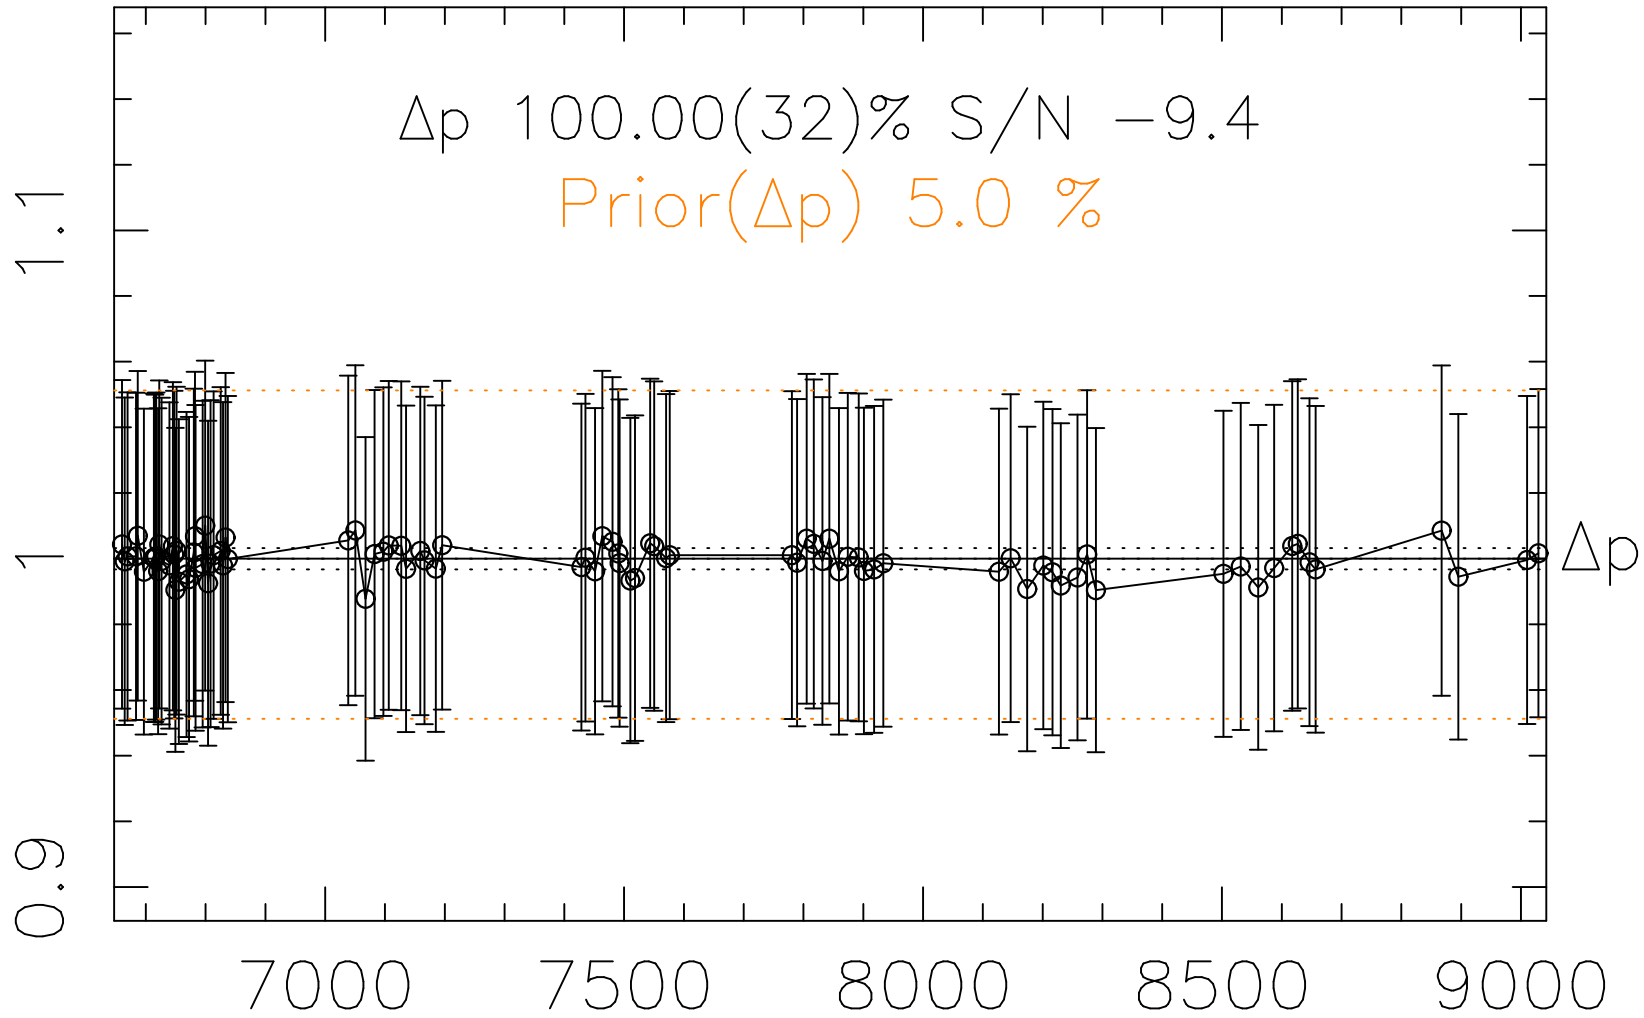

Phot Corrections

rm780

med(mad)%

Δp 1

MJD - 2450000