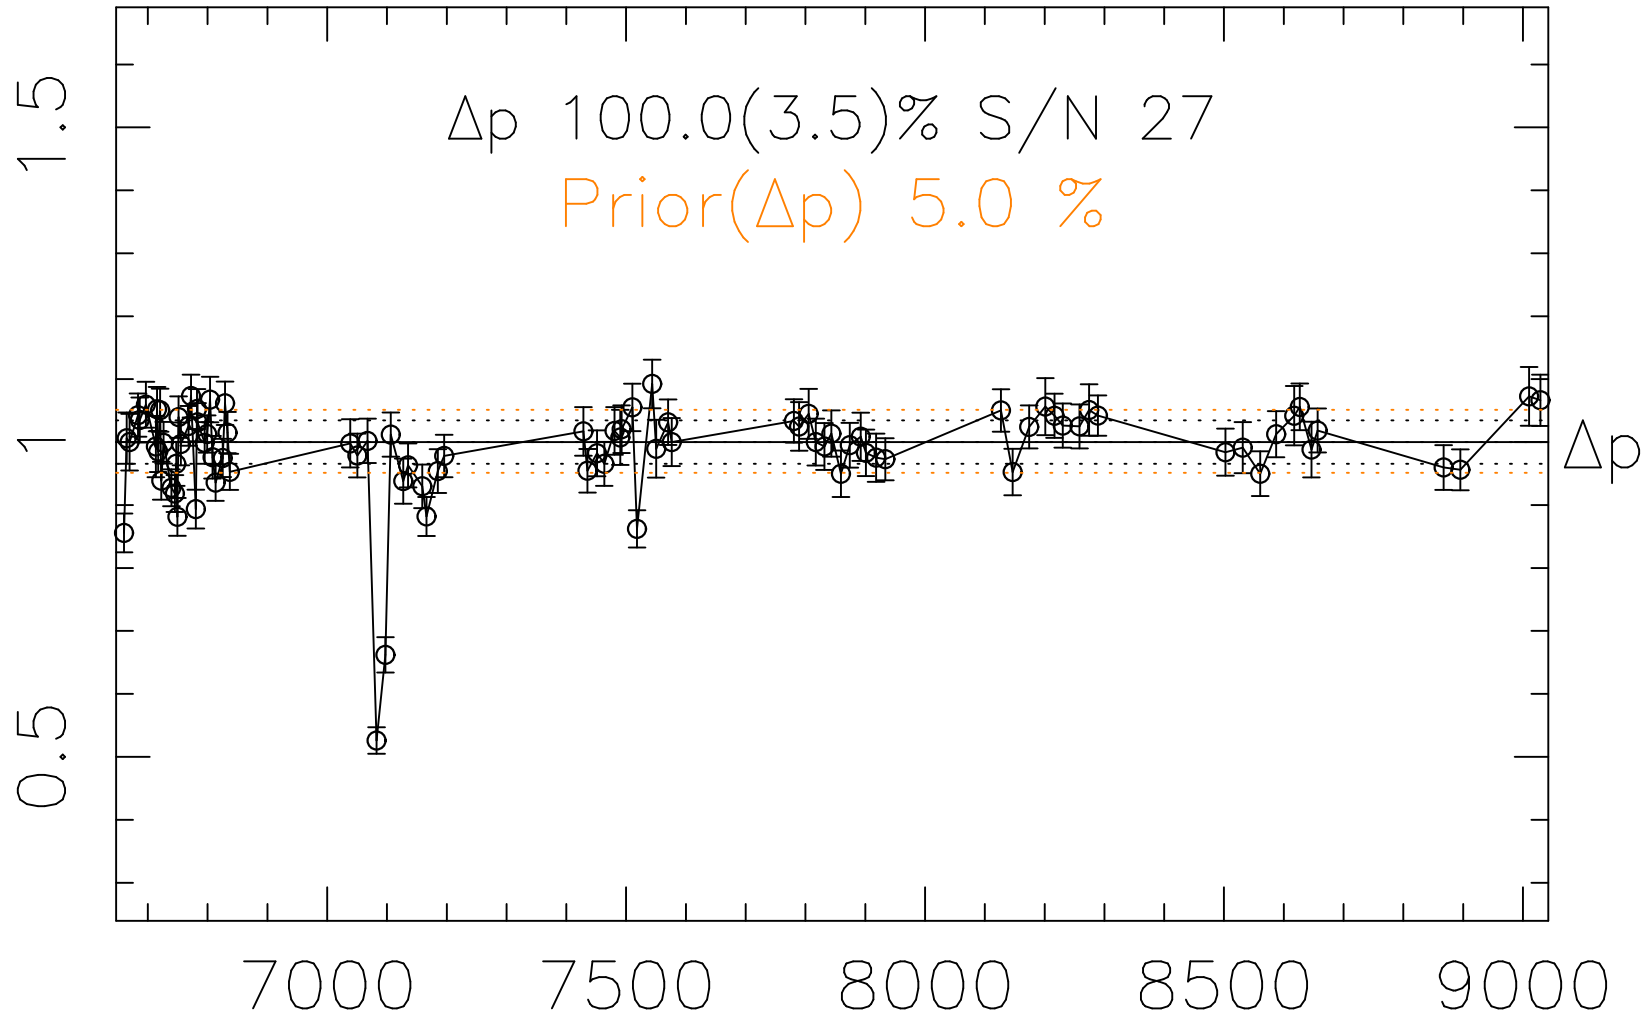

Phot Corrections

rm782

med(mad)%

Δp 1

MJD - 2450000