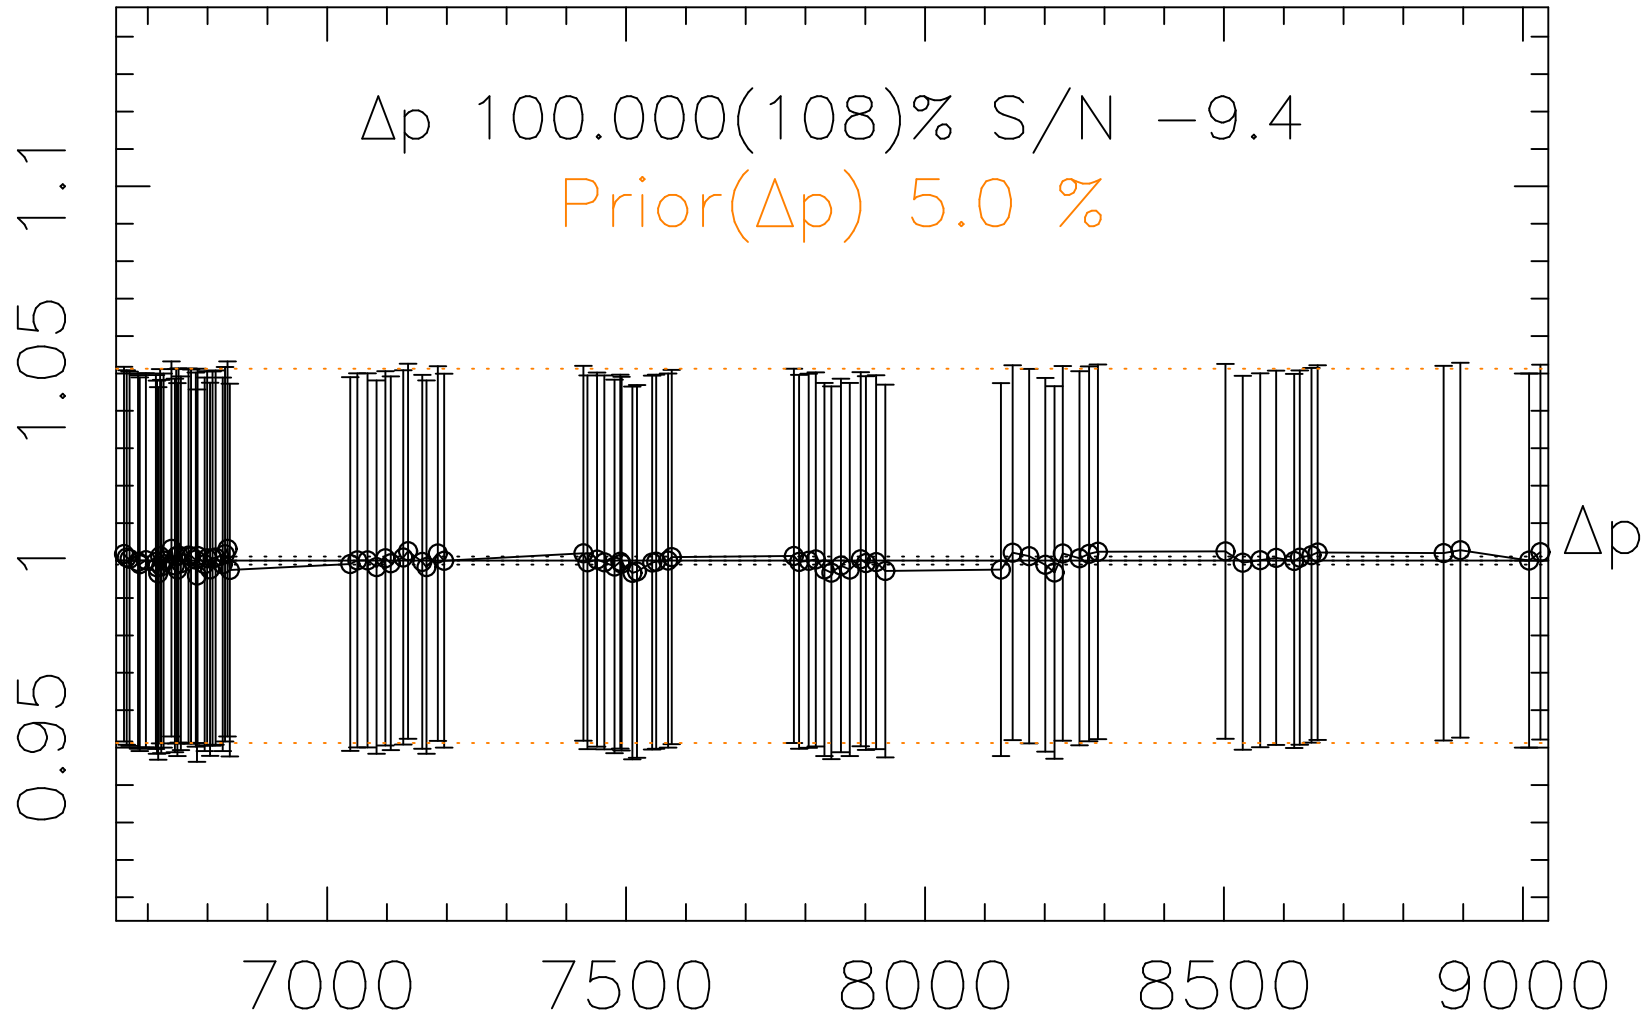

Phot Corrections

rm793

med(mad)%

Δp 1

MJD - 2450000