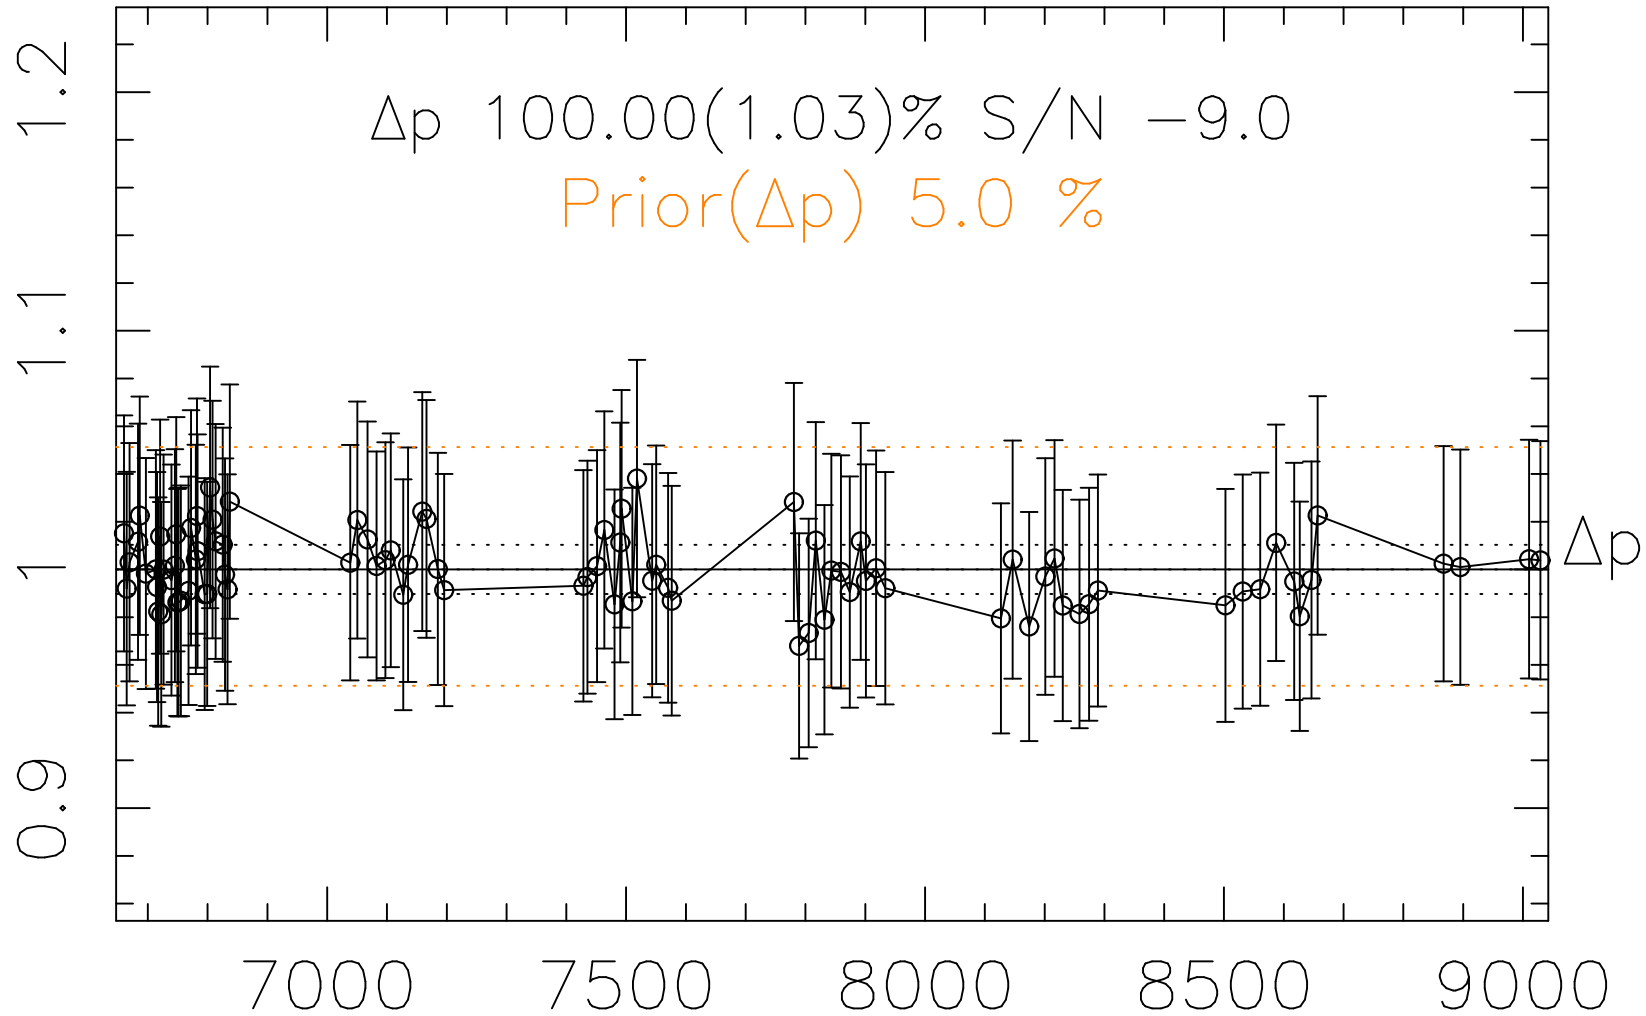

Phot Corrections

rm806

med(mad)%

Δp 1

MJD - 2450000