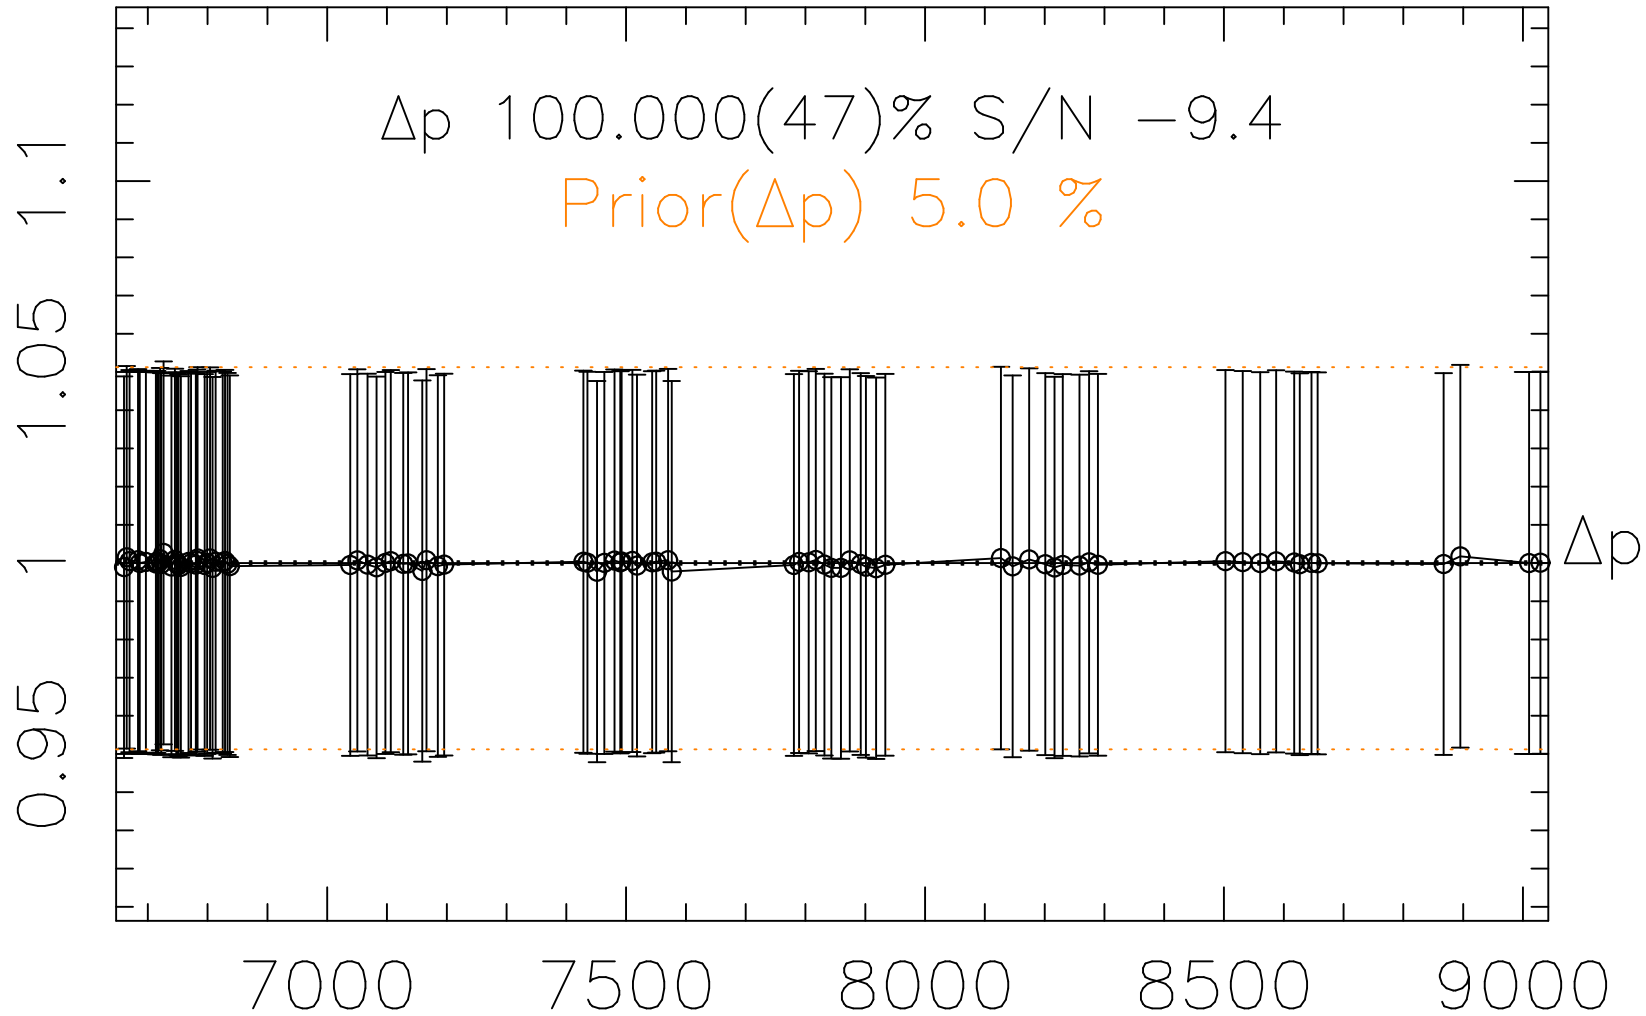

Phot Corrections

rm807

med(mad)%

Δp 1

MJD - 2450000