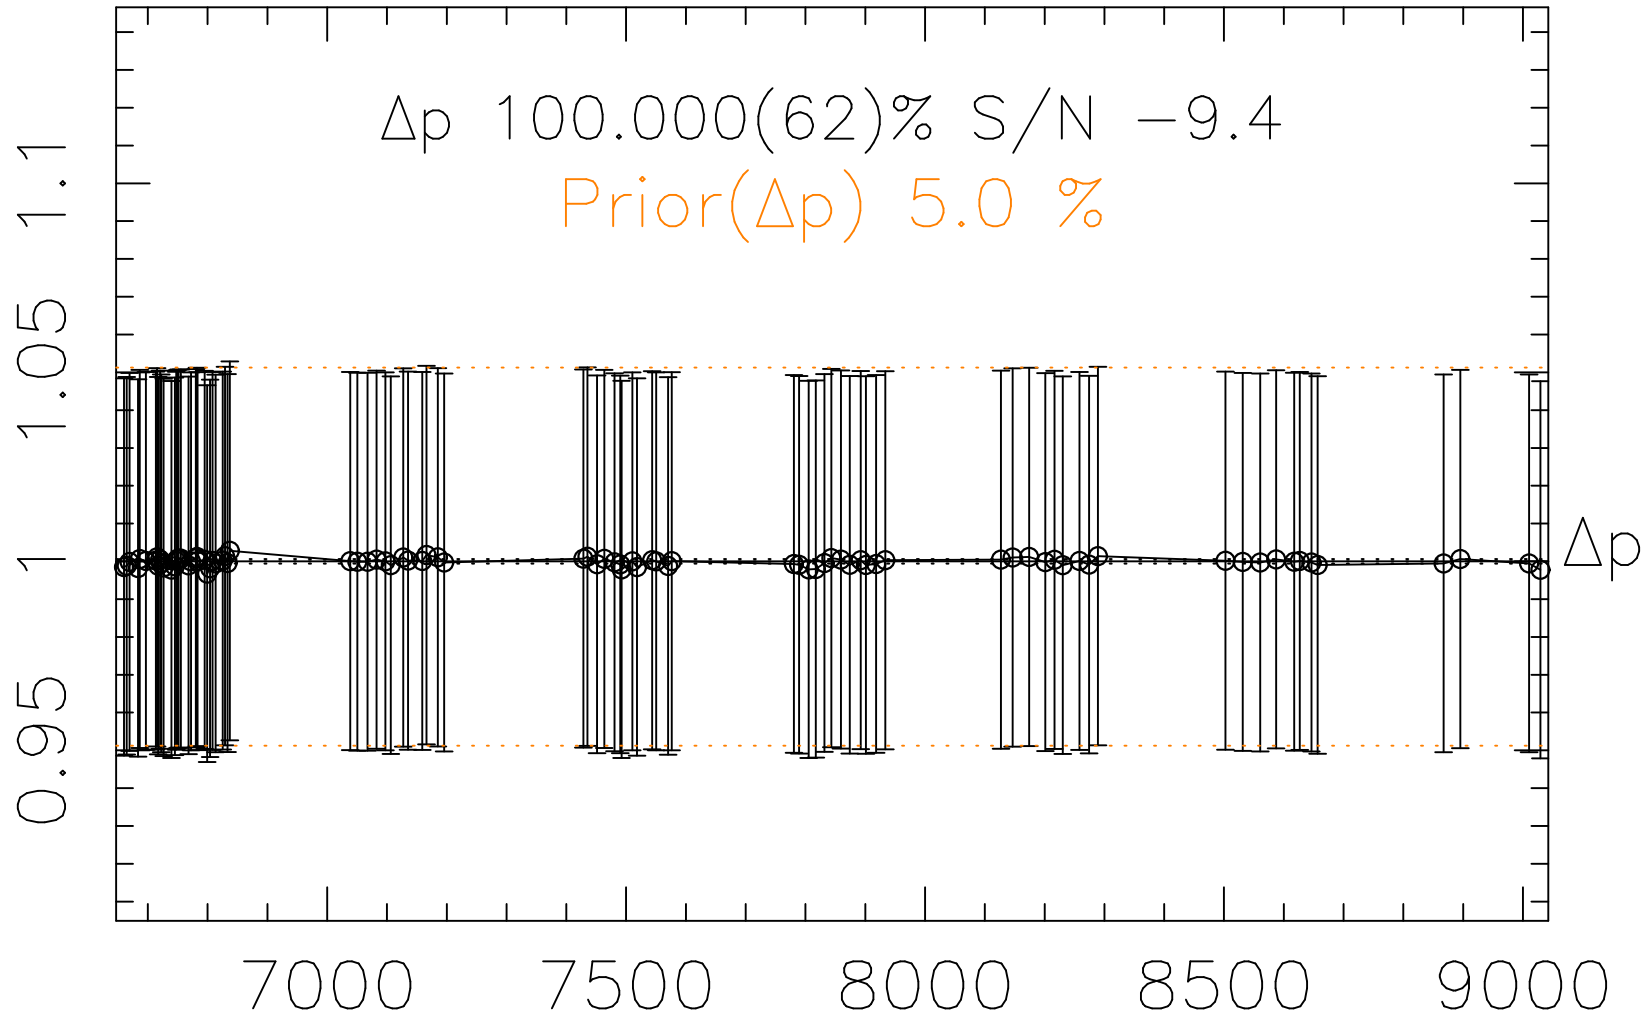

Phot Corrections

rm817

med(mad)%

Δp 1

MJD - 2450000