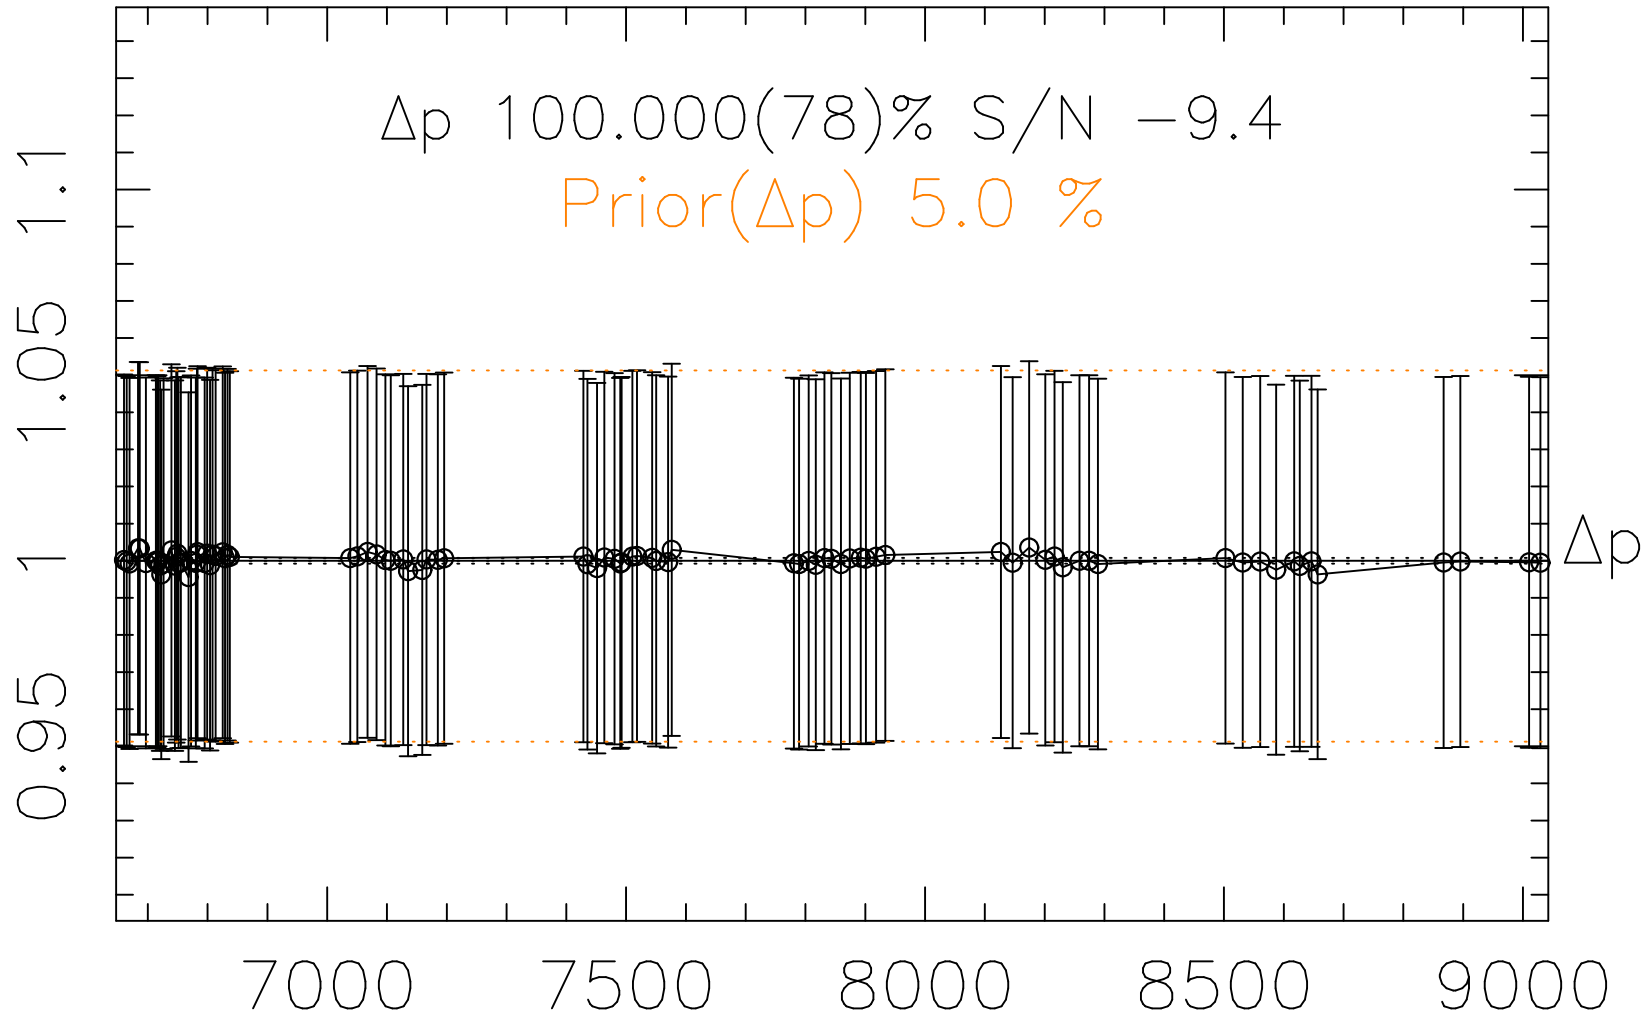

Phot Corrections

rm818

med(mad)%

Δp 1

MJD - 2450000