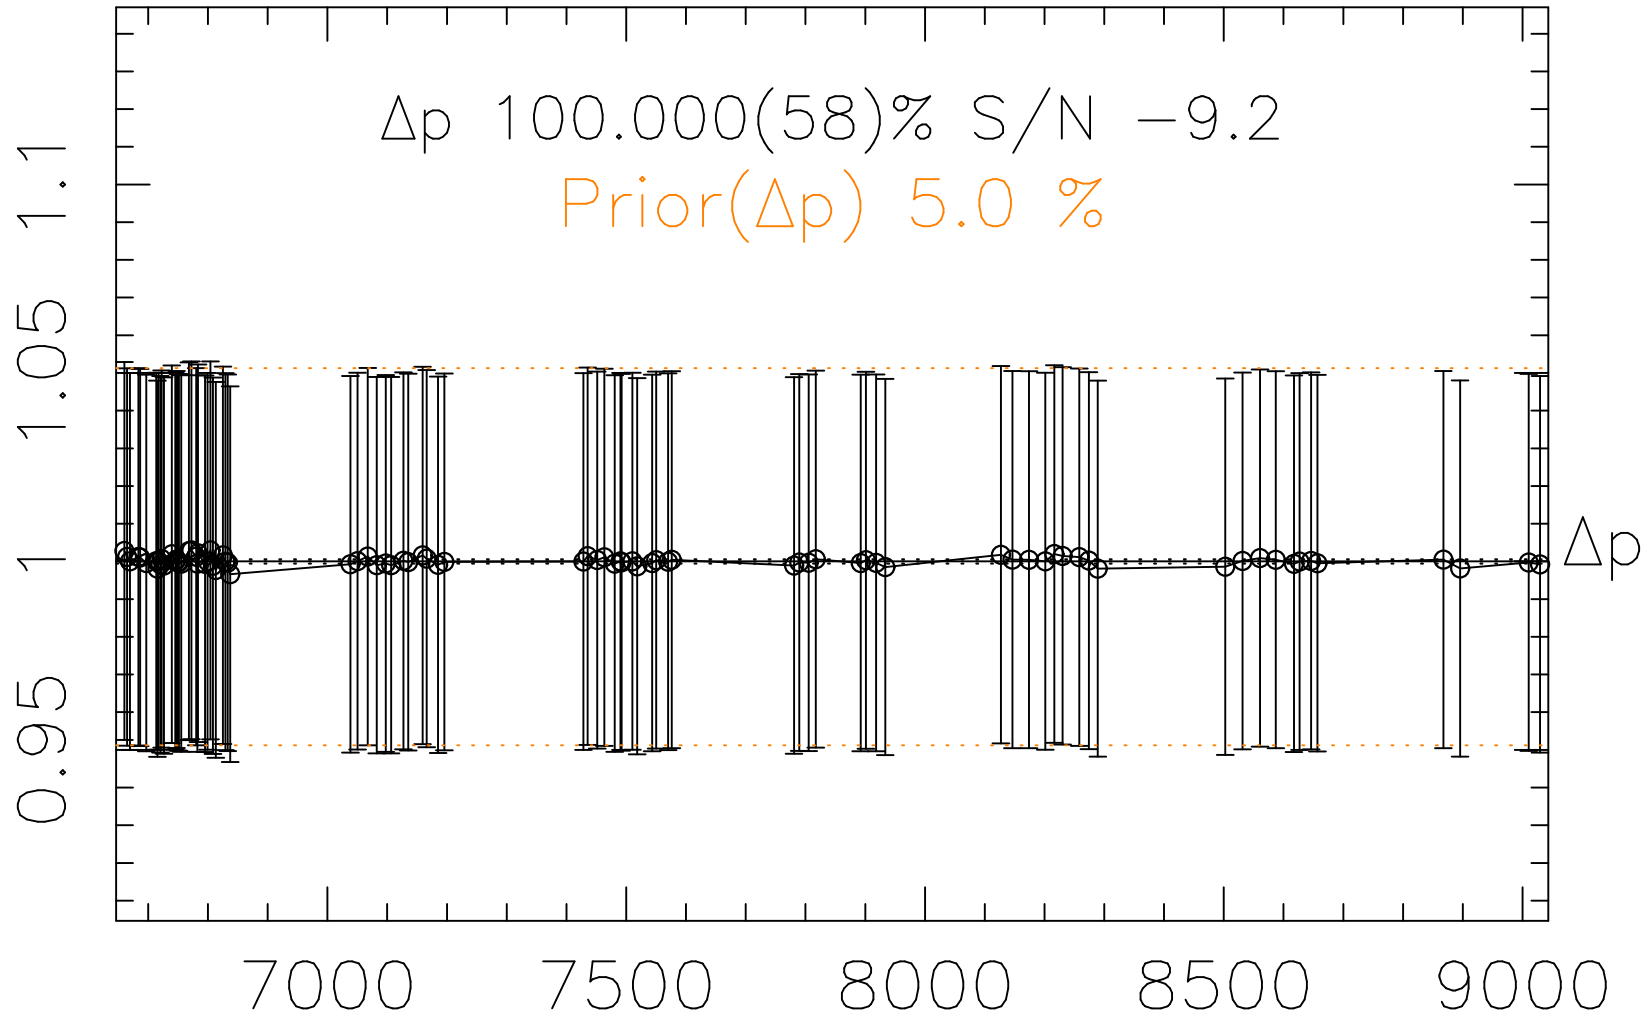

Phot Corrections

rm826

med(mad)%

Δp 1

MJD - 2450000