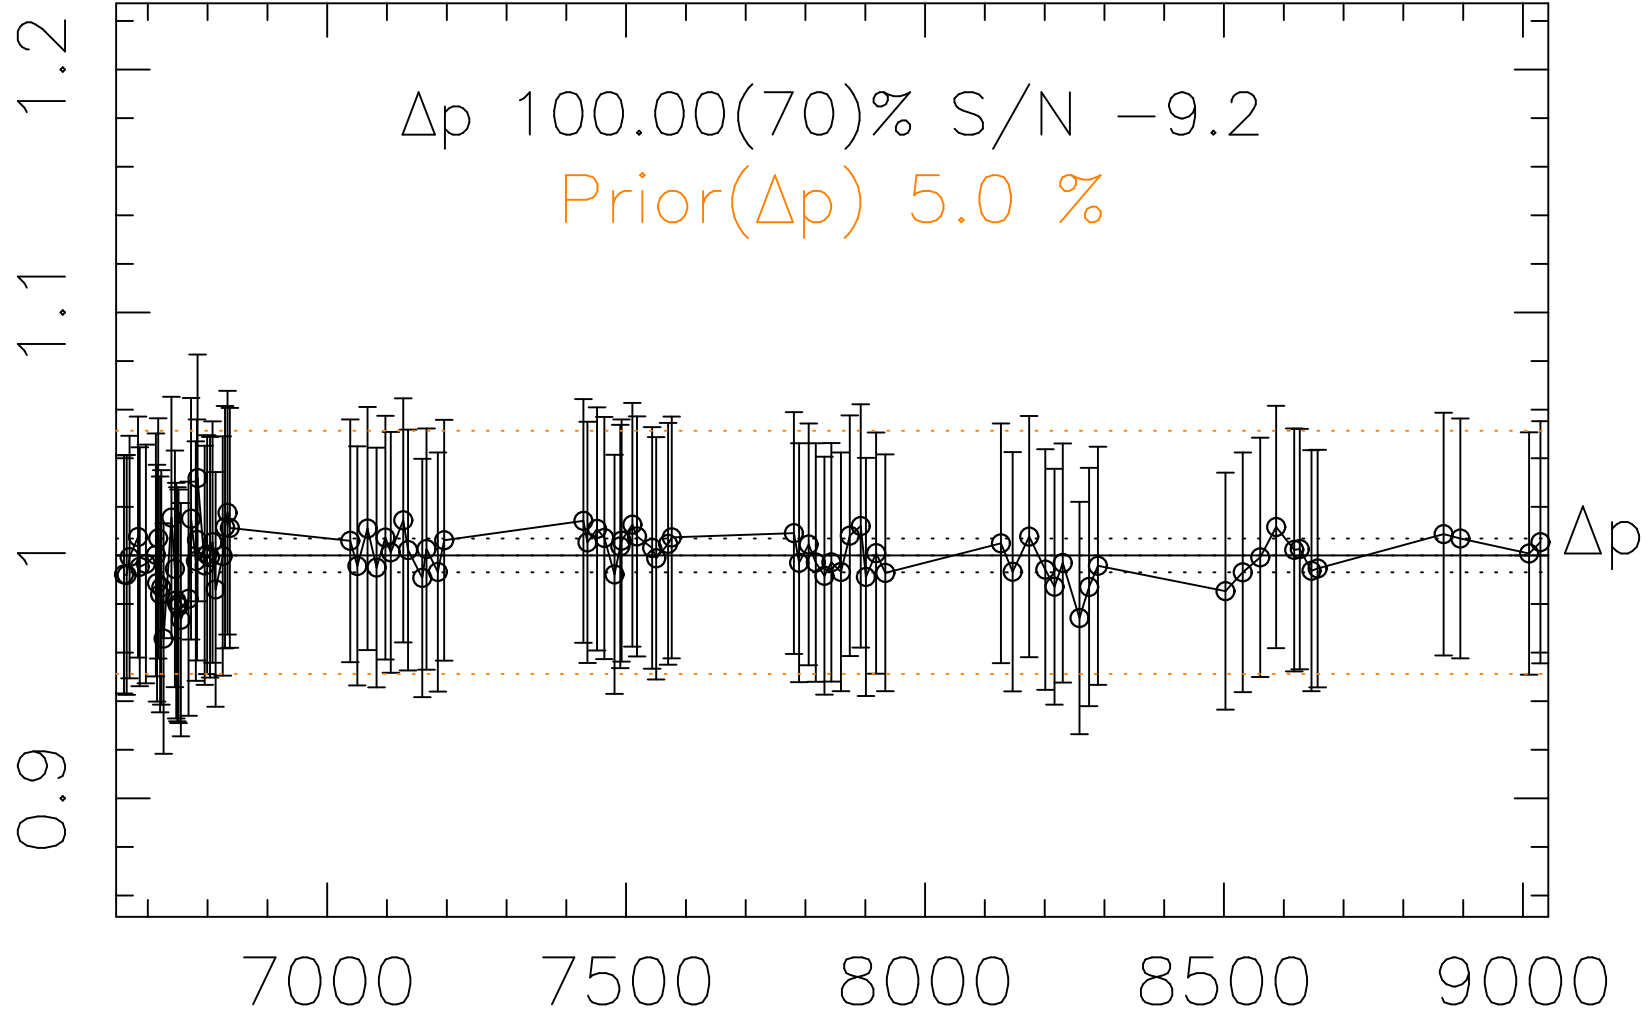

Phot Corrections

rm839

med(mad)%

Δp 1

MJD - 2450000