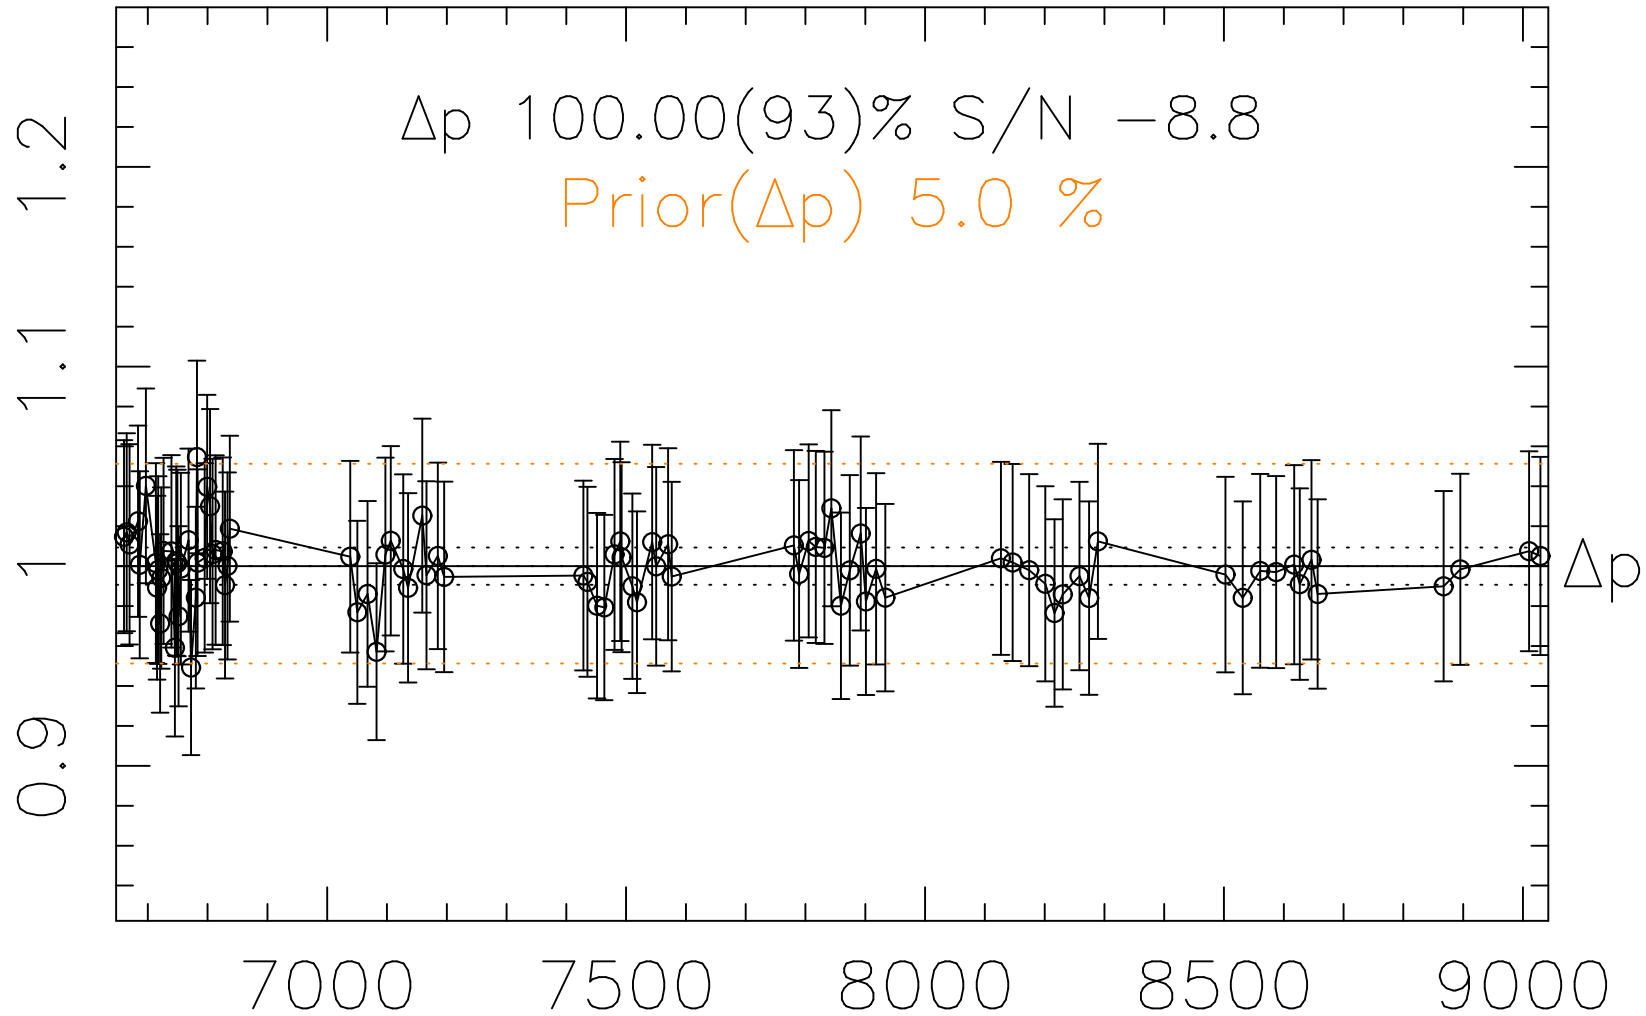

Phot Corrections

rm844

med(mad)%

Δp 1

MJD - 2450000